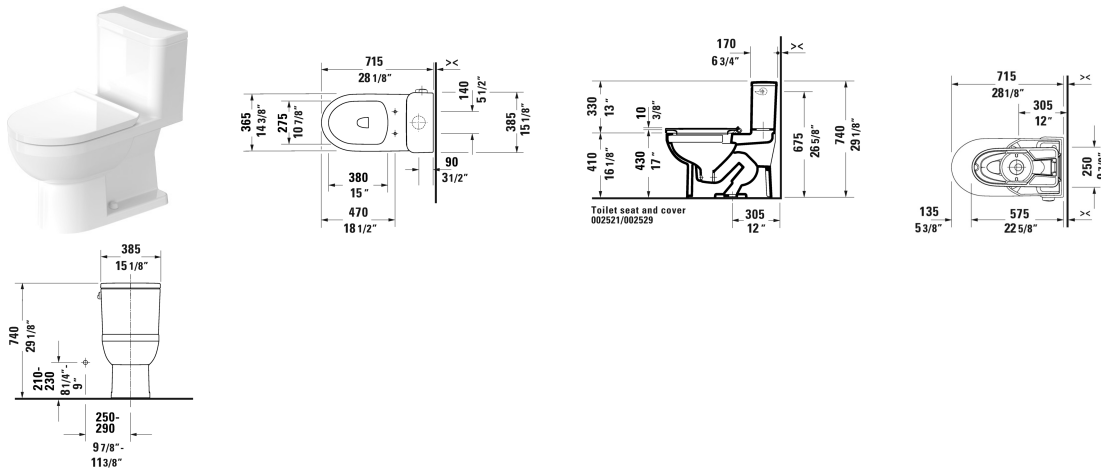

DuraStyle Basic Toilet kit & # D40600

< 14 3/8" Inch >

Toilet kit	Dimension	Weight	Order number
One-Piece toilet & Toilet seat and cover, with single flush mechanism with side lever left, WaterSense® listed			
Colors			
Variant			
Suitable products			
One-Piece toilet Duravit Rimless® rimless, WaterSense® listed, syphonic, 12" rough-in, vertical outlet, 1.28 gpf, cUPC® listed*, 14 3/8" x 28 1/8" Inch	14 3/8" x 28 1/8" Inch		219501
Toilet seat and cover removable, elongated, hinges stainless steel, with slow close,			002529

All drawings contain the necessary measurements which are subject to standard tolerances. They are stated in inch & mm and are non-binding. Exact measurements, in particular for customized installation scenarios, can only be taken from the finished ceramic piece.