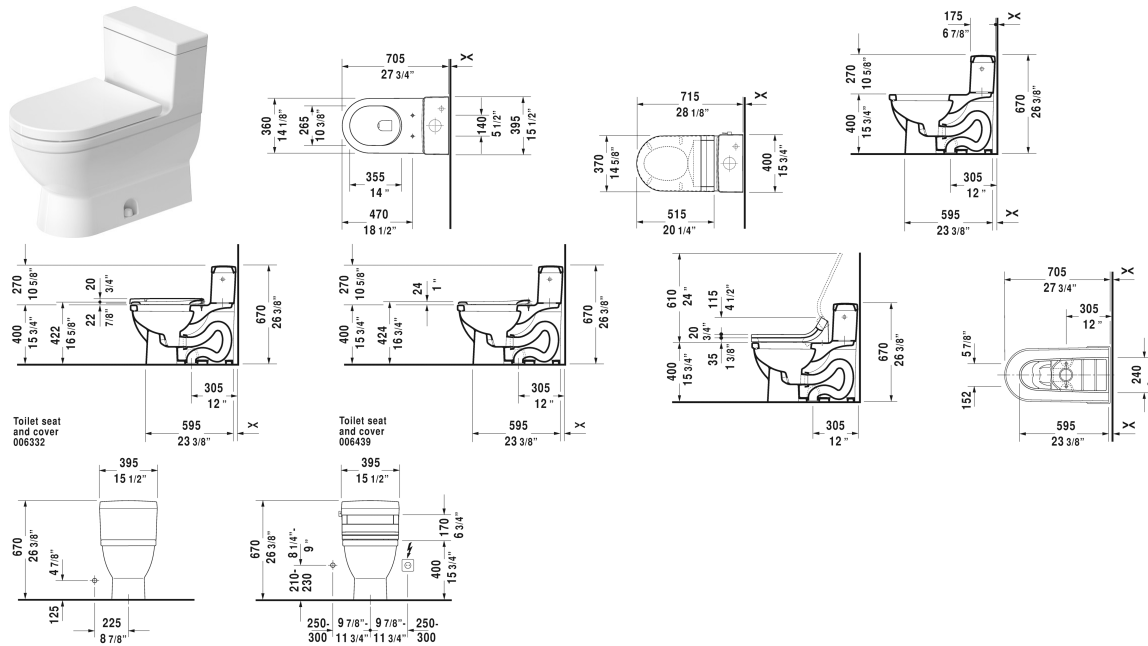

**Starck 3 One-Piece toilet # 212001..01 / 212001..01**

**< 14 5/8" Inch >**

One-Piece toilet	Dimension	Weight	Order number
suitable for SensoWash Starck, syphonic, 12" rough-in, with single flush mechanism, with side lever, 3" flapper valve, vertical outlet, cUPC® listed*, WaterSense® listed, 1.28 gpf			
<b>Colors</b>			
00 White 20 HygieneGlaze (an antibacterial ceramic glaze that provides almost indefinite effectiveness)			
<b>Variant</b>			
•	14 5/8" x 28 1/8" Inch	114.9 lb	212001..01
•	14 5/8" x 28 1/8" Inch	114.9 lb	212001..01
<b>Infobox</b>			
* Complies with following standards: ASME A112.19.2/CSA B45.1, For suitable SensoWash® shower-toilet seats, please see matrix on page xxx, Not available with WonderGliss			
Mounting set for One-Piece and Two-Piece toilets, outlet 3/8" - male thread, wall connection 1/2" - female thread, 1/2", North American version	17 3/4" Inch	1.1 lb	001417
<b>Suitable products</b>			

*All drawings contain the necessary measurements which are subject to standard tolerances. They are stated in inch & mm and are non-binding. Exact measurements, in particular for customized installation scenarios, can only be taken from the finished ceramic piece.*