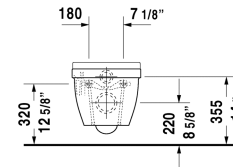

Starck 3 Toilet wall-mounted Compact # 222709..92 / 222709..92

| < 14 1/8" Inch > |

Toilet wall-mounted Compact	Dimension	Weight	Order number
washdown model, Durafix included, cUPC® listed*, WaterSense® listed			
Colors			
00 White 20 HygieneGlaze (an antibacterial ceramic glaze that provides almost indefinite effectiveness)			
Variant			
♣ 1.6/0.8 gpf	14 1/8" x 19 1/8" Inch	47.3 lb	222709..92
♣ 1.6/0.8 gpf	14 1/8" x 19 1/8" Inch	47.3 lb	222709..92
Infobox			
Durafix for concealed installation is included, * Complies with following standards: ASME A112.19.2/CSA B45.1 and ASME A112.19.14, Not available with WonderGliss, In-wall tank & carrier and actuator plate required for installation			
Noise reduction gasket			Schallschutz-Set 005090
Actuator plate A1, for toilet, plastic mechanical actuation, for surface mounted installation, dual flush, mounting frame, mounting hardware included, push rods, front plate plastic	8 1/2" x 5 3/4" Inch	0.7 lb	WD5008
Toilet in-wall tank & carrier, Standard WaterSense® listed, For 2"x4" and 2"x6" wall installation, for toilets with a projection of <= 24 5/8", adjustable feet 0" - 9 1/2", SensoWash ready, mechanical front flush actuation, includes in-wall tank, marking of filling height, dual flush, insulated against condensation, Scope of delivery, HDPE wall-mounted toilet connection bend DN 90/90, PE wall-mounted toilet connection set DN 90, wall-mounted mounting rods M12, mounting hardware included, 2 bolt caps, cUPC® listed*, Load capacity = 880 lbs	23 1/4" x 45 1/4" Inch	35.3 lb	WD1022
Suitable products			
Toilet seat and cover hinges stainless steel, without slow close,			006381
Toilet seat and cover hinges stainless steel, removable, with slow close,			006389