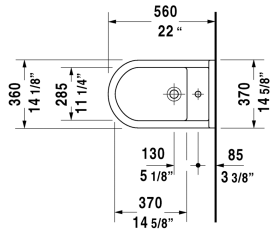

**Starck 3 Bidet floorstanding # 2230100000**

| < 14 1/8" Inch > |

| Bidet floorstanding   | Dimension             | Weight  | Order number |
|---|-----------------------|---------|--------------|
| with overflow, with faucet deck, cUPC® listed*, hardware included                             |                       |         |              |
| <b>Colors</b>   |                       |         |              |
| 00 White  |                       |         |              |
| <b>Variant</b>  |                       |         |              |
|   | 14 1/8" x 22" Inch    | 53.2 lb | 2230100000   |
| <b>Infobox</b>  |                       |         |              |
| * Complies with following standards: ASME A112.19.2/CSA B45.1, Not available with WonderGliss |                       |         |              |
| Siphon for bidet with extended outlet pipe  | 1 1/4" x 19 3/4" Inch | 1.3 lb  | 005027       |

*All drawings contain the necessary measurements which are subject to standard tolerances. They are stated in inch & mm and are non-binding. Exact measurements, in particular for customized installation scenarios, can only be taken from the finished ceramic piece.*