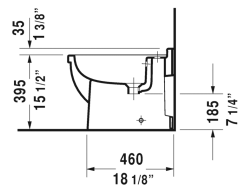

**Starck 3 Bidet floorstanding # 2230100000**

| < 14 1/8" Inch > |

| Bidet floorstanding   | Dimension             | Weight  | Order number |
|---|-----------------------|---------|--------------|
| with overflow, with faucet deck, cUPC® listed*, hardware included                             |                       |         |              |
| <b>Colors</b>   |                       |         |              |
| 00 White  |                       |         |              |
| <b>Variant</b>  |                       |         |              |
|   | 14 1/8" x 22" Inch    | 53.2 lb | 2230100000   |
| <b>Infobox</b>  |                       |         |              |
| * Complies with following standards: ASME A112.19.2/CSA B45.1, Not available with WonderGliss |                       |         |              |
| Siphon for bidet with extended outlet pipe  | 1 1/4" x 19 3/4" Inch | 1.3 lb  | 005027       |

*All drawings contain the necessary measurements which are subject to standard tolerances. They are stated in inch & mm and are non-binding. Exact measurements, in particular for customized installation scenarios, can only be taken from the finished ceramic piece.*