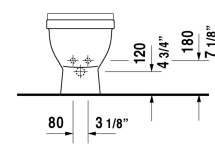

**Starck 3 Bidet floorstanding # 2230100000**

| < 14 1/8" Inch > |

| Bidet floorstanding   | Dimension             | Weight  | Order number |
|---|-----------------------|---------|--------------|
| with overflow, with faucet deck, cUPC® listed*, hardware included                             |                       |         |              |
| <b>Colors</b>   |                       |         |              |
| 00 White  |                       |         |              |
| <b>Variant</b>  |                       |         |              |
|   | 14 1/8" x 22" Inch    | 53.2 lb | 2230100000   |
| <b>Infobox</b>  |                       |         |              |
| * Complies with following standards: ASME A112.19.2/CSA B45.1, Not available with WonderGliss |                       |         |              |
| Siphon for bidet with extended outlet pipe  | 1 1/4" x 19 3/4" Inch | 1.3 lb  | 005027       |

*All drawings contain the necessary measurements which are subject to standard tolerances. They are stated in inch & mm and are non-binding. Exact measurements, in particular for customized installation scenarios, can only be taken from the finished ceramic piece.*