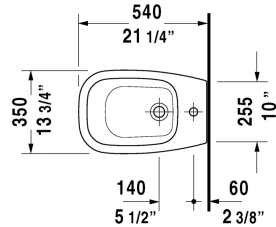

D-Code Bidet floorstanding # 22381000002

| < 13 3/4" Inch > |

Bidet floorstanding	Dimension	Weight	Order number
with overflow, with faucet deck, hardware included			
Colors			
00 White			
Variant			
	13 3/4" x 21 1/4" Inch	36.7 lb	22381000002
Siphon for bidet with extended outlet pipe	1 1/4" x 19 3/4" Inch	1.3 lb	005027

All drawings contain the necessary measurements which are subject to standard tolerances. They are stated in inch & mm and are non-binding. Exact measurements, in particular for customized installation scenarios, can only be taken from the finished ceramic piece.