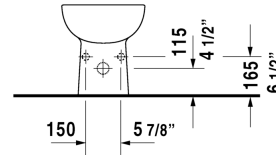

D-Code Bidet floorstanding # 22381000002

| < 13 3/4" Inch > |

Bidet floorstanding	Dimension	Weight	Order number
with overflow, with faucet deck, hardware included			
Colors			
00 White			
Variant			
	13 3/4" x 21 1/4" Inch	36.7 lb	22381000002
Siphon for bidet with extended outlet pipe	1 1/4" x 19 3/4" Inch	1.3 lb	005027

All drawings contain the necessary measurements which are subject to standard tolerances. They are stated in inch & mm and are non-binding. Exact measurements, in particular for customized installation scenarios, can only be taken from the finished ceramic piece.