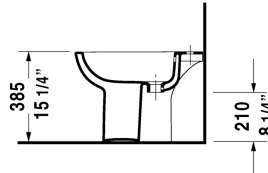

D-Code Bidet floorstanding # 22381000002

| < 13 3/4" Inch > |

Bidet floorstanding	Dimension	Weight	Order number
with overflow, with faucet deck, hardware included			
Colors			
00 White			
Variant			
	13 3/4" x 21 1/4" Inch	36.7 lb	22381000002
Siphon for bidet with extended outlet pipe	1 1/4" x 19 3/4" Inch	1.3 lb	005027

All drawings contain the necessary measurements which are subject to standard tolerances. They are stated in inch & mm and are non-binding. Exact measurements, in particular for customized installation scenarios, can only be taken from the finished ceramic piece.