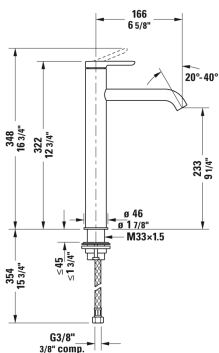

**C.1 Single handle above-counter lavatory faucet "XL" & #**  
**C11040002U10**

|< 12 3/4" Inch >|

Single handle above-counter lavatory faucet "XL"	Dimension	Weight	Order number
ceramic cartridge, projection 6 1/2", stainless steel flexible connection hoses 3/8" OD compression, aerator adjustable, normal spray, recommended operating pressure 43.5 - 72.5 psi, less pop-up and drain assembly, 12 3/4" Inch			
<b>Colors</b>			
10 Chrome			
<b>Variant</b>			
Chrome finish, 1.0 gal/min (3.8 l/min) flow rate 43.5 psi (3.0 bar), cUPC® listed*			C11040002U10

*All drawings contain the necessary measurements which are subject to standard tolerances. They are stated in inch & mm and are non-binding. Exact measurements, in particular for customized installation scenarios, can only be taken from the finished ceramic piece.*

**C.1 Single handle above-counter lavatory faucet "XL" & #**  
**C11040001U10**

|< 12 3/4" Inch >|

Single handle above-counter lavatory faucet "XL"	Dimension	Weight	Order number
ceramic cartridge, projection 6 1/2", stainless steel flexible connection hoses 3/8" OD compression, aerator adjustable, normal spray, recommended operating pressure 43.5 - 72.5 psi, with pop-up and drain assembly, 12 3/4" Inch			
<b>Colors</b>			
10 Chrome			
<b>Variant</b>			
Chrome finish, 1.0 gal/min (3.8 l/min) flow rate 43.5 psi (3.0 bar), cUPC® listed*			C11040001U10