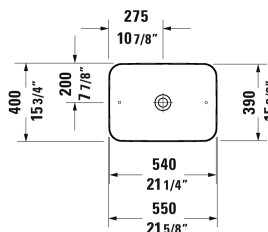

Cape Cod Washbowl # 234755..00 / 234755..00 / 234755..00

| < 21 5/8" Inch > |

Washbowl	Dimension	Weight	Order number
without faucet deck, without overflow, 21 5/8" Inch			
Colors			
00 White 26 White/White Satin Matte 32 White Satin Matte			
Variant			
☒ inside color White, outside color White	21 5/8" x 15 3/4" Inch		234755..00
☒ inside color White, outside color White Satin Matte	21 5/8" x 15 3/4" Inch		234755..00
☒ inside color White Satin Matte, outside color White Satin Matte	21 5/8" x 15 3/4" Inch		234755..00
Infobox			
Made of DuraCeram			
Sanitary ceramics with the special WonderGliss surface finish will remain clean and attractive-looking for a long time to come. When ordering WonderGliss please add a "1" as eleventh digit to the model number.			
Slotted waste for washbasins without overflow	2" Inch	0.7 lb	005024
Design Siphon		3.3 lb	005036
Suitable products			
Metal console floorstanding 1 console, 1 shelf below, 44 1/8" x 22 1/2" Inch	44 1/8" x 22 1/2" Inch		CC9532
Vanity unit for console Compact 2 drawers, upper drawer including cut-out for siphon and siphon cover, 24 3/8" x 18 7/8" Inch	24 3/8" x 18 7/8" Inch		LC5805
Vanity unit for console Compact 2 drawers, upper drawer including cut-out for siphon and siphon cover, 28 3/8" x 18 7/8" Inch	28 3/8" x 18 7/8" Inch		LC5806
Vanity unit for console Compact 2 drawers, upper drawer including cut-out for siphon and siphon cover, 32 1/4" x 18 7/8" Inch	32 1/4" x 18 7/8" Inch		LC5807