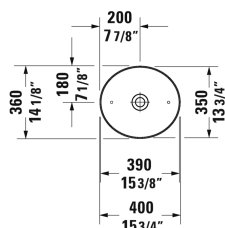

Cape Cod Washbowl # 232840..00 / 232840..00 / 232840..00

| < 15 3/4" Inch > |

Washbowl	Dimension	Weight	Order number
without faucet deck, without overflow, 15 3/4" Inch			
Colors			
00 White 26 White/White Satin Matte 32 White Satin Matte			
Variant			
☒ inside color White, outside color White	15 3/4" x 14 1/8" Inch		232840..00
☒ inside color White, outside color White Satin Matte	15 3/4" x 14 1/8" Inch		232840..00
☒ inside color White Satin Matte, outside color White Satin Matte	15 3/4" x 14 1/8" Inch		232840..00
Infobox			
Made of DuraCeram			
Sanitary ceramics with the special WonderGliss surface finish will remain clean and attractive-looking for a long time to come. When ordering WonderGliss please add a "1" as eleventh digit to the model number.			
Slotted waste for washbasins without overflow	2" Inch	0.7 lb	005024
Design Siphon		3.3 lb	005036
Suitable products			
Metal console floorstanding 1 console, 1 shelf below, 44 1/8" x 22 1/2" Inch	44 1/8" x 22 1/2" Inch		CC9532
Vanity unit for console Compact 2 drawers, upper drawer including cut-out for siphon and siphon cover, 24 3/8" x 18 7/8" Inch	24 3/8" x 18 7/8" Inch		LC5805
Vanity unit for console Compact 2 drawers, upper drawer including cut-out for siphon and siphon cover, 28 3/8" x 18 7/8" Inch	28 3/8" x 18 7/8" Inch		LC5806
Vanity unit for console Compact 2 drawers, upper drawer including cut-out for siphon and siphon cover, 32 1/4" x 18 7/8" Inch	32 1/4" x 18 7/8" Inch		LC5807