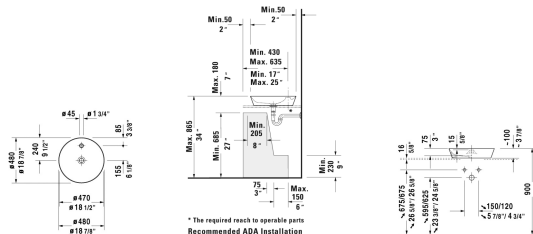

Cape Cod Washbowl & # 232848..00 / 232848..00 / 232848..00

< ø 18 7/8" Inch >

Washbowl	Dimension	Weight	Order number
with interior faucet deck, without overflow, hardware included, ø 18 7/8" Inch			
Colors			
00 White 26 White/White Satin Matte 32 White Satin Matte			
Variant			
● inside color White, outside color White	ø 18 7/8" Inch	13.5 lb	232848..00
● inside color White, outside color White Satin Matte	ø 18 7/8" Inch	13.5 lb	232848..00
● inside color White Satin Matte, outside color White Satin Matte	ø 18 7/8" Inch	13.5 lb	232848..00
Infobox			
Made of DuraCeram			
Sanitary ceramics with the special WonderGliss surface finish will remain clean and attractive-looking for a long time to come. When ordering WonderGliss please add a "1" as eleventh digit to the model number.			
Slotted waste for washbasins without overflow	2" Inch	0.7 lb	005024
Design Siphon		3.3 lb	005036
Suitable products			
Metal console floorstanding 1 console, 1 shelf below, 44 1/8" x 22 1/2" Inch	44 1/8" x 22 1/2" Inch		CC9532
Console for above-counter basin and vanity basin 1 console with one cut-out, price per section of 3 7/8", basic price until 31 1/2", 1 3/4" thickness, 21 5/8" Inch	21 5/8" Inch		LC102C
Console for above-counter basin and vanity basin 1 console with two cut-outs, price per section of 3 7/8", basic price until 31 1/2", 1 3/4" thickness, 21 5/8" Inch	21 5/8" Inch		LC103C
Console for above-counter basin and vanity basin 1 console with one cut-out, price per section of 3 7/8", basic price until 31 1/2", 1 1/8" thickness, 21 5/8" Inch	21 5/8" Inch		LC106C