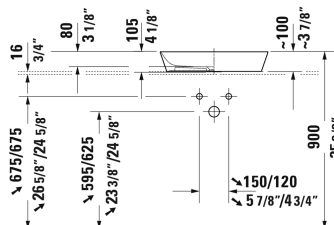

Cape Cod Washbowl # 234755..00 / 234755..00 / 234755..00

| < 21 5/8" Inch > |

Washbowl	Dimension	Weight	Order number
without faucet deck, without overflow, 21 5/8" Inch			
Colors			
00 White 26 White/White Satin Matte 32 White Satin Matte			
Variant			
☒ inside color White, outside color White	21 5/8" x 15 3/4" Inch		234755..00
☒ inside color White, outside color White Satin Matte	21 5/8" x 15 3/4" Inch		234755..00
☒ inside color White Satin Matte, outside color White Satin Matte	21 5/8" x 15 3/4" Inch		234755..00
Infobox			
Made of DuraCeram			
Sanitary ceramics with the special WonderGliss surface finish will remain clean and attractive-looking for a long time to come. When ordering WonderGliss please add a "1" as eleventh digit to the model number.			
Slotted waste for washbasins without overflow	2" Inch	0.7 lb	005024
Design Siphon		3.3 lb	005036
Suitable products			
Metal console floorstanding 1 console, 1 shelf below, 44 1/8" x 22 1/2" Inch	44 1/8" x 22 1/2" Inch		CC9532
Vanity unit for console Compact 2 drawers, upper drawer including cut-out for siphon and siphon cover, 24 3/8" x 18 7/8" Inch	24 3/8" x 18 7/8" Inch		LC5805
Vanity unit for console Compact 2 drawers, upper drawer including cut-out for siphon and siphon cover, 28 3/8" x 18 7/8" Inch	28 3/8" x 18 7/8" Inch		LC5806
Vanity unit for console Compact 2 drawers, upper drawer including cut-out for siphon and siphon cover, 32 1/4" x 18 7/8" Inch	32 1/4" x 18 7/8" Inch		LC5807