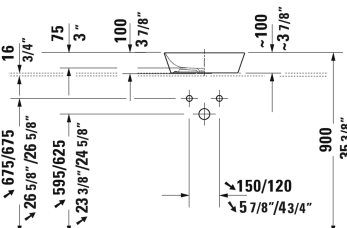

Cape Cod Washbowl # 232840..00 / 232840..00 / 232840..00

| < 15 3/4" Inch > |

Washbowl	Dimension	Weight	Order number
without faucet deck, without overflow, 15 3/4" Inch			
Colors			
00 White 26 White/White Satin Matte 32 White Satin Matte			
Variant			
☒ inside color White, outside color White	15 3/4" x 14 1/8" Inch		232840..00
☒ inside color White, outside color White Satin Matte	15 3/4" x 14 1/8" Inch		232840..00
☒ inside color White Satin Matte, outside color White Satin Matte	15 3/4" x 14 1/8" Inch		232840..00
Infobox			
Made of DuraCeram			
Sanitary ceramics with the special WonderGliss surface finish will remain clean and attractive-looking for a long time to come. When ordering WonderGliss please add a "1" as eleventh digit to the model number.			
Slotted waste for washbasins without overflow	2" Inch	0.7 lb	005024
Design Siphon		3.3 lb	005036
Suitable products			
Metal console floorstanding 1 console, 1 shelf below, 44 1/8" x 22 1/2" Inch	44 1/8" x 22 1/2" Inch		CC9532
Vanity unit for console Compact 2 drawers, upper drawer including cut-out for siphon and siphon cover, 24 3/8" x 18 7/8" Inch	24 3/8" x 18 7/8" Inch		LC5805
Vanity unit for console Compact 2 drawers, upper drawer including cut-out for siphon and siphon cover, 28 3/8" x 18 7/8" Inch	28 3/8" x 18 7/8" Inch		LC5806
Vanity unit for console Compact 2 drawers, upper drawer including cut-out for siphon and siphon cover, 32 1/4" x 18 7/8" Inch	32 1/4" x 18 7/8" Inch		LC5807