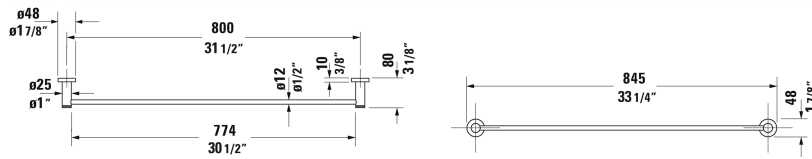

D-Code Bath towel rail # 0099241000

| < 25 3/8" Inch > |

Bath towel rail	Dimension	Weight	Order number
1 7/8" Inch			
<b>Colors</b>			
10 Chrome			
<b>Variant</b>			
	25 3/8" x 3 1/8" Inch	1.5 lb	0099241000

All drawings contain the necessary measurements which are subject to standard tolerances. They are stated in inch & mm and are non-binding. Exact measurements, in particular for customized installation scenarios, can only be taken from the finished ceramic piece.

D-Code Bath towel rail # 0099231000

|< 33 1/4" Inch >|

Bath towel rail	Dimension	Weight	Order number
1 7/8" Inch			
<b>Colors</b>			
10 Chrome			
<b>Variant</b>			
	33 1/4" x 3 1/8" Inch	1.7 lb	0099231000