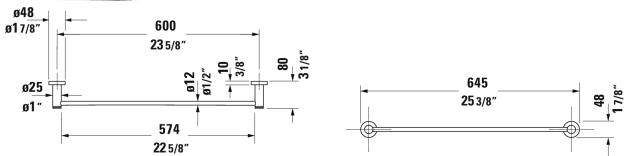

D-Code Bath towel rail # 0099241000

| < 25 3/8" Inch > |

Bath towel rail	Dimension	Weight	Order number
1 7/8" Inch			
<b>Colors</b>			
10 Chrome			
<b>Variant</b>			
	25 3/8" x 3 1/8" Inch	1.5 lb	0099241000

All drawings contain the necessary measurements which are subject to standard tolerances. They are stated in inch & mm and are non-binding. Exact measurements, in particular for customized installation scenarios, can only be taken from the finished ceramic piece.

D-Code Bath towel rail # 0099231000

|< 33 1/4" Inch >|

Bath towel rail	Dimension	Weight	Order number
1 7/8" Inch			
<b>Colors</b>			
10 Chrome			
<b>Variant</b>			
	33 1/4" x 3 1/8" Inch	1.7 lb	0099231000