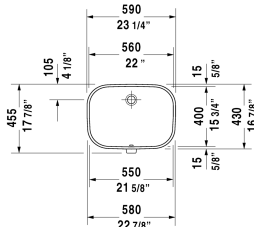

D-Code Vanity basin # 0338490017

< 19 1/2" Inch >

Vanity basin	Dimension	Weight	Order number
undermount basin, with overflow, without faucet deck, hardware included, cUPC® listed*, 19 1/2" Inch			
Colors			
00 White			
Variant			
☒	19 1/2" x 11 3/8" Inch	22 lb	0338490017
Infobox			
* Complies with following standards: ASME A112.19.2/CSA B45.1, Measurements of undercounter models represent interior measurements			

All drawings contain the necessary measurements which are subject to standard tolerances. They are stated in inch & mm and are non-binding. Exact measurements, in particular for customized installation scenarios, can only be taken from the finished ceramic piece.

D-Code Vanity basin # 0338560000

|< 22" Inch >|

Vanity basin	Dimension	Weight	Order number
undermount basin, with overflow, without faucet deck, hardware included, cUPC® listed*, 22" Inch			
Colors			
00 White			
Variant			
☒	22" x 15 3/4" Inch	19.6 lb	0338560000
Infobox			
* Complies with following standards: ASME A112.19.2/CSA B45.1, Measurements of undercounter models represent interior measurements			
Hardware for stone countertops, (with the exception of # 046651)		0.4 lb	005028