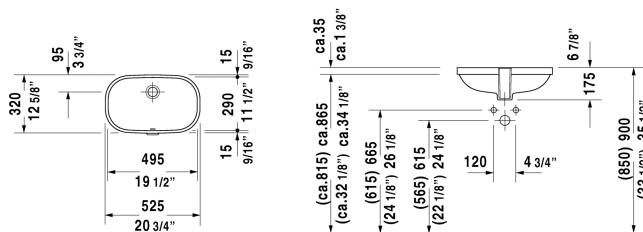

D-Code Vanity basin # 0338490017

< 19 1/2" Inch >

Vanity basin	Dimension	Weight	Order number
undermount basin, with overflow, without faucet deck, hardware included, cUPC® listed*, 19 1/2" Inch			
Colors			
00 White			
Variant			
☒	19 1/2" x 11 3/8" Inch	22 lb	0338490017
Infobox			
* Complies with following standards: ASME A112.19.2/CSA B45.1, Measurements of undercounter models represent interior measurements			

All drawings contain the necessary measurements which are subject to standard tolerances. They are stated in inch & mm and are non-binding. Exact measurements, in particular for customized installation scenarios, can only be taken from the finished ceramic piece.

D-Code Vanity basin # 0338560000

|< 22" Inch >|

Vanity basin	Dimension	Weight	Order number
undermount basin, with overflow, without faucet deck, hardware included, cUPC® listed*, 22" Inch			
Colors			
00 White			
Variant			
☒	22" x 15 3/4" Inch	19.6 lb	0338560000
Infobox			
* Complies with following standards: ASME A112.19.2/CSA B45.1, Measurements of undercounter models represent interior measurements			
Hardware for stone countertops, (with the exception of # 046651)		0.4 lb	005028