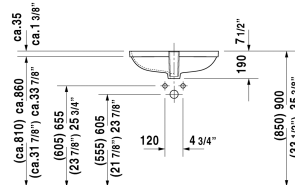

D-Code Vanity basin # 0338490017

< 19 1/2" Inch >

Vanity basin	Dimension	Weight	Order number
undermount basin, with overflow, without faucet deck, hardware included, cUPC® listed*, 19 1/2" Inch			
Colors			
00 White			
Variant			
☒	19 1/2" x 11 3/8" Inch	22 lb	0338490017
Infobox			
* Complies with following standards: ASME A112.19.2/CSA B45.1, Measurements of undercounter models represent interior measurements			

All drawings contain the necessary measurements which are subject to standard tolerances. They are stated in inch & mm and are non-binding. Exact measurements, in particular for customized installation scenarios, can only be taken from the finished ceramic piece.

D-Code Vanity basin # 0338560000

|< 22" Inch >|

Vanity basin	Dimension	Weight	Order number
undermount basin, with overflow, without faucet deck, hardware included, cUPC® listed*, 22" Inch			
Colors			
00 White			
Variant			
☒	22" x 15 3/4" Inch	19.6 lb	0338560000
Infobox			
* Complies with following standards: ASME A112.19.2/CSA B45.1, Measurements of undercounter models represent interior measurements			
Hardware for stone countertops, (with the exception of # 046651)		0.4 lb	005028