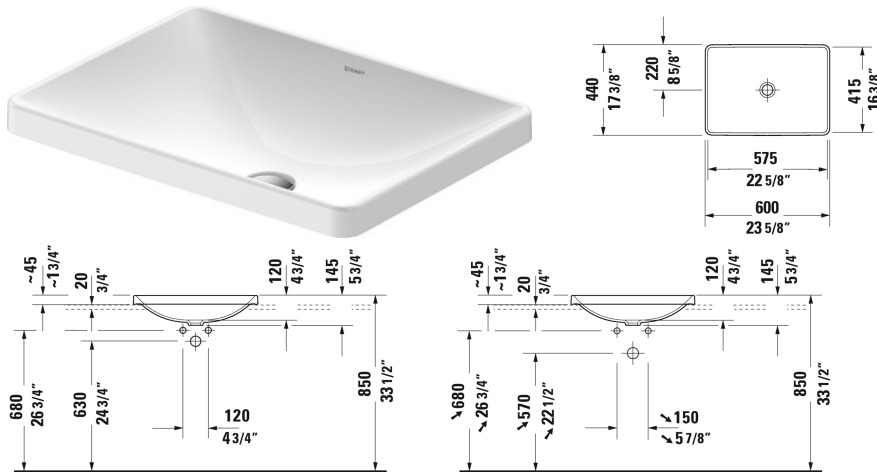

D-Neo Vanity basin # 0358600079

| < 23 5/8" Inch > |

Vanity basin	Dimension	Weight	Order number
drop-in basin, without overflow, without faucet deck, 23 5/8" Inch			
Colors			
00 White			
Variant			
☒	23 5/8" x 17 1/8" Inch	20.5 lb	0358600079
Sanitary ceramics with the special WonderGliss surface finish will remain clean and attractive-looking for a long time to come. When ordering WonderGliss please add a "1" as eleventh digit to the model number.			
Slotted waste for washbasins without overflow	2" Inch	0.7 lb	005024
Suitable products			
Console for above-counter basin and vanity basin 1 console with one cut-out, price per section of 3 7/8", basic price until 31 1/2", 1 3/4" thickness, 21 5/8" Inch	21 5/8" Inch		LC102C
Console for above-counter basin and vanity basin 1 console with two cut-outs, price per section of 3 7/8", basic price until 31 1/2", 1 3/4" thickness, 21 5/8" Inch	21 5/8" Inch		LC103C
Console for above-counter basin and vanity basin 1 console with one cut-out, price per section of 3 7/8", basic price until 31 1/2", 1 1/8" thickness, 21 5/8" Inch	21 5/8" Inch		LC106C
Console for above-counter basin and vanity basin 1 console with two cut-outs, price per section of 3 7/8", basic price until 31 1/2", 1 1/8" thickness, 21 5/8" Inch	21 5/8" Inch		LC107C