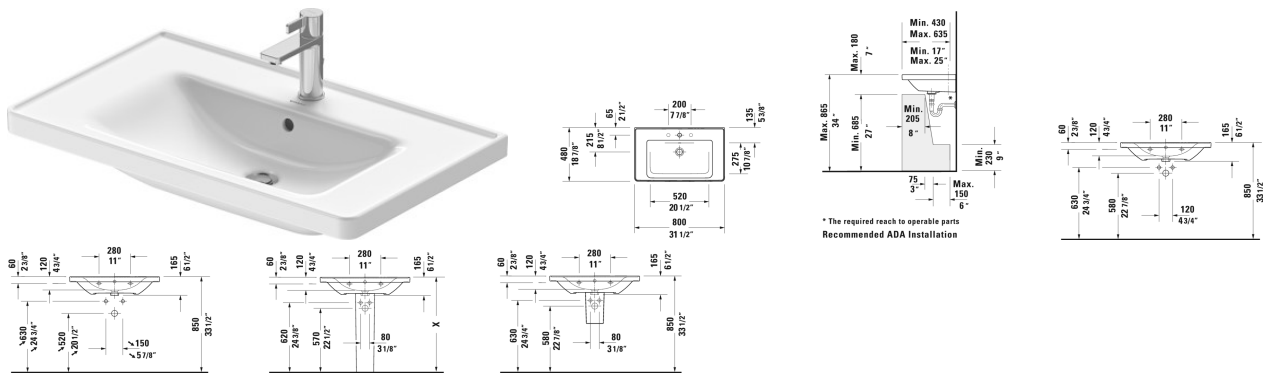

D-Neo Furniture washbasin ☒ # 2367800000 / 2367800060

< 31 1/2" Inch >

Furniture washbasin	Dimension	Weight	Order number
with overflow, with faucet deck, underside fully glazed, hardware included, wall-mounted, 31 1/2" Inch			
Colors			
00 White			
Variant			
●	31 1/2" x 18 7/8" Inch	48.5 lb	2367800000
☒	31 1/2" x 18 7/8" Inch	48.5 lb	2367800060
Sanitary ceramics with the special WonderGliss surface finish will remain clean and attractive-looking for a long time to come. When ordering WonderGliss please add a "1" as eleventh digit to the model number.			
Push button drain assembly for washbasins with overflow	2" Inch	0.8 lb	005052
Design Siphon		3.3 lb	005036
Siphon for washbasin with outlet pipe 1 1/4"	1 1/4" Inch	1.3 lb	005026
Suitable products			
Vanity unit wall-mounted 1 pull-out compartment, for D-Neo # 236780, 236980, 237080, 30 7/8" x 17 3/4" Inch	30 7/8" x 17 3/4" Inch		DE4255
Vanity unit wall-mounted 1 drawer, 1 pull-out compartment, upper drawer including cut-out for siphon and siphon cover, for D-Neo # 236780, 30 7/8" x 17 3/4" Inch	30 7/8" x 17 3/4" Inch		DE4355
Vanity unit wall-mounted 1 pull-out compartment, for D-Neo # 236780, 236980, 237080,			K25083
Vanity unit wall-mounted 2 drawers, upper drawer including cut-out for siphon and siphon cover, for D-Neo # 236780,			K25283