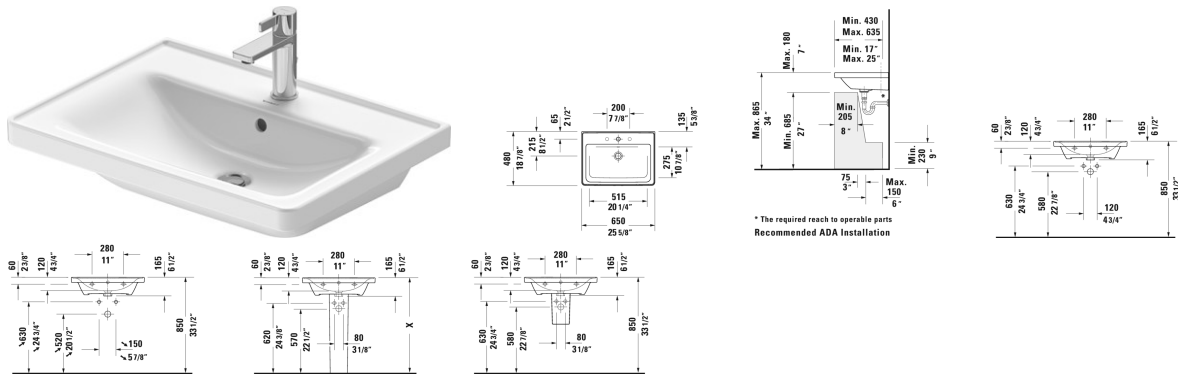

D-Neo Furniture washbasin ☒ # 2367650000 / 2367650060

< 25 5/8" Inch >

Furniture washbasin	Dimension	Weight	Order number
with overflow, with faucet deck, underside fully glazed, hardware included, wall-mounted, 25 5/8" Inch			
Colors			
00 White			
Variant			
●	25 5/8" x 18 7/8" Inch	40.1 lb	2367650000
☒	25 5/8" x 18 7/8" Inch	40.1 lb	2367650060
Sanitary ceramics with the special WonderGliss surface finish will remain clean and attractive-looking for a long time to come. When ordering WonderGliss please add a "1" as eleventh digit to the model number.			
Push button drain assembly for washbasins with overflow	2" Inch	0.8 lb	005052
Design Siphon		3.3 lb	005036
Siphon for washbasin with outlet pipe 1 1/4"	1 1/4" Inch	1.3 lb	005026
Suitable products			
Vanity unit wall-mounted 1 drawer, 1 pull-out compartment, upper drawer including cut-out for siphon and siphon cover, for D-Neo # 236765, 25" x 17 3/4" Inch	25" x 17 3/4" Inch		DE4354
Vanity unit wall-mounted 1 pull-out compartment, for D-Neo # 236765, 25" x 17 3/4" Inch	25" x 17 3/4" Inch		DE4254
Vanity unit wall-mounted 1 pull-out compartment, for D-Neo # 236765,			K25082
Vanity unit wall-mounted 2 drawers, upper drawer including cut-out for siphon and siphon cover, for D-Neo # 236765,			K25282