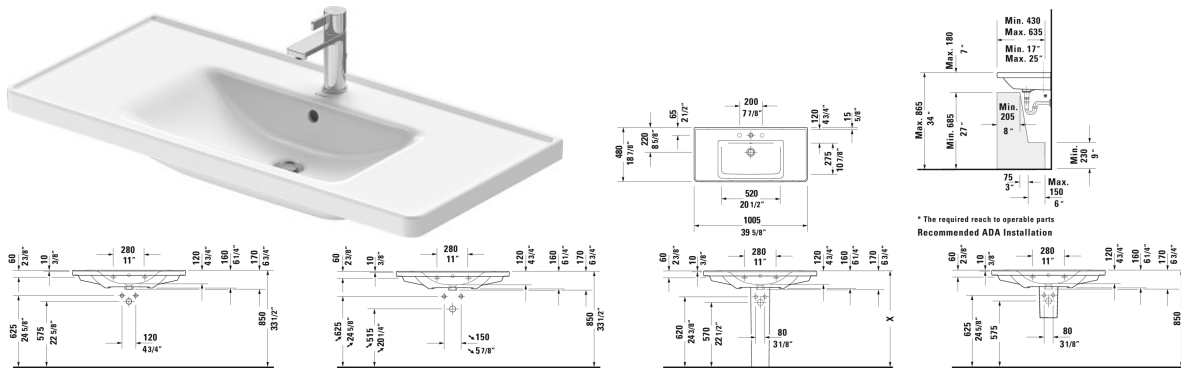

**D-Neo Furniture washbasin ☒ # 2367800000 / 2367800060**

**< 31 1/2" Inch >**

Furniture washbasin	Dimension	Weight	Order number
with overflow, with faucet deck, underside fully glazed, hardware included, wall-mounted, 31 1/2" Inch			
<b>Colors</b>			
00 White			
<b>Variant</b>			
●	31 1/2" x 18 7/8" Inch	48.5 lb	2367800000
☒	31 1/2" x 18 7/8" Inch	48.5 lb	2367800060
Sanitary ceramics with the special WonderGliss surface finish will remain clean and attractive-looking for a long time to come. When ordering WonderGliss please add a "1" as eleventh digit to the model number.			
Push button drain assembly for washbasins with overflow	2" Inch	0.8 lb	005052
Design Siphon		3.3 lb	005036
Siphon for washbasin with outlet pipe 1 1/4"	1 1/4" Inch	1.3 lb	005026
<b>Suitable products</b>			
Vanity unit wall-mounted 1 pull-out compartment, for D-Neo # 236780, 236980, 237080, 30 7/8" x 17 3/4" Inch	30 7/8" x 17 3/4" Inch		DE4255
Vanity unit wall-mounted 1 drawer, 1 pull-out compartment, upper drawer including cut-out for siphon and siphon cover, for D-Neo # 236780, 30 7/8" x 17 3/4" Inch	30 7/8" x 17 3/4" Inch		DE4355
Vanity unit wall-mounted 1 pull-out compartment, for D-Neo # 236780, 236980, 237080,			K25083
Vanity unit wall-mounted 2 drawers, upper drawer including cut-out for siphon and siphon cover, for D-Neo # 236780,			K25283

D-Neo Furniture washbasin ☒ # 2367100000 / 2367100060

< 39 5/8" Inch >|

Furniture washbasin	Dimension	Weight	Order number
with overflow, with faucet deck, underside fully glazed, hardware included, wall-mounted, 39 5/8" Inch			
<b>Colors</b>			
00 White			
<b>Variant</b>			
●	39 5/8" x 18 7/8" Inch	59.5 lb	2367100000
☒	39 5/8" x 18 7/8" Inch	59.5 lb	2367100060