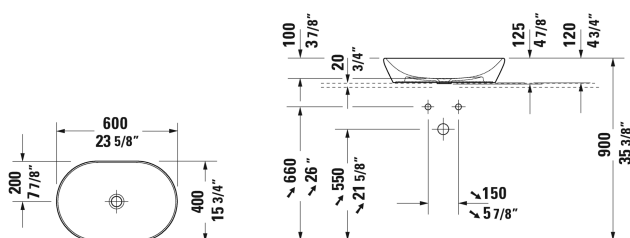

D-Neo Washbowl # 2372600070

| < 23 5/8" Inch > |

Washbowl	Dimension	Weight	Order number
without overflow, without faucet deck, hardware included, 23 5/8" Inch			
Colors			
00 White			
Variant			
☒	23 5/8" x 15 3/4" Inch	24.3 lb	2372600070
Infobox			
When using this siphon in Black Matte, please see recommendation of Black Matte accessories on page XXX			
Sanitary ceramics with the special WonderGliss surface finish will remain clean and attractive-looking for a long time to come. When ordering WonderGliss please add a "1" as eleventh digit to the model number.			
Slotted waste for washbasins without overflow	2" Inch	0.7 lb	005024
Design Siphon		3.3 lb	005036
Suitable products			
Vanity unit for console Compact 2 drawers, upper drawer including cut-out for siphon and siphon cover, 24 3/8" x 18 7/8" Inch	24 3/8" x 18 7/8" Inch		LC5805
Vanity unit for console Compact 2 drawers, upper drawer including cut-out for siphon and siphon cover, 28 3/8" x 18 7/8" Inch	28 3/8" x 18 7/8" Inch		LC5806
Vanity unit for console Compact 2 drawers, upper drawer including cut-out for siphon and siphon cover, 32 1/4" x 18 7/8" Inch	32 1/4" x 18 7/8" Inch		LC5807
Vanity unit for console Compact 2 drawers, upper drawer including cut-out for siphon and siphon cover, 36 1/4" x 18 7/8" Inch	36 1/4" x 18 7/8" Inch		LC5808

All drawings contain the necessary measurements which are subject to standard tolerances. They are stated in inch & mm and are non-binding. Exact measurements, in particular for customized installation scenarios, can only be taken from the finished ceramic piece.