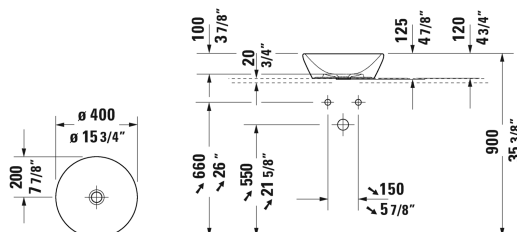

D-Neo Washbowl # 2371400070

| < 15 3/4" Inch > |

Washbowl	Dimension	Weight	Order number
without overflow, without faucet deck, hardware included, 15 3/4" Inch			
Colors			
00 White			
Variant			
☒	15 3/4" x 15 3/4" Inch	16 lb	2371400070
Infobox			
When using this siphon in Black Matte, please see recommendation of Black Matte accessories on page XXX			
Sanitary ceramics with the special WonderGliss surface finish will remain clean and attractive-looking for a long time to come. When ordering WonderGliss please add a "1" as eleventh digit to the model number.			
Slotted waste for washbasins without overflow	2" Inch	0.7 lb	005024
Design Siphon		3.3 lb	005036
Suitable products			
Vanity unit for console Compact 2 drawers, upper drawer including cut-out for siphon and siphon cover, 24 3/8" x 18 7/8" Inch	24 3/8" x 18 7/8" Inch		LC5805
Vanity unit for console Compact 2 drawers, upper drawer including cut-out for siphon and siphon cover, 28 3/8" x 18 7/8" Inch	28 3/8" x 18 7/8" Inch		LC5806
Vanity unit for console Compact 2 drawers, upper drawer including cut-out for siphon and siphon cover, 32 1/4" x 18 7/8" Inch	32 1/4" x 18 7/8" Inch		LC5807
Vanity unit for console Compact 2 drawers, upper drawer including cut-out for siphon and siphon cover, 36 1/4" x 18 7/8" Inch	36 1/4" x 18 7/8" Inch		LC5808