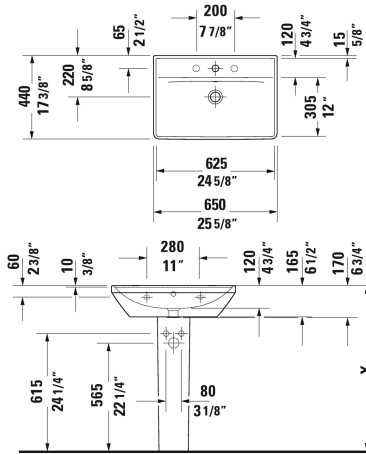

**D-Neo Washbasin # 2366600000 / 2366600060**

**< 23 5/8" Inch >**

Washbasin	Dimension	Weight	Order number
with overflow, with faucet deck, underside fully glazed, hardware included, wall-mounted, 23 5/8" Inch			
<b>Colors</b>			
00 White			
<b>Variant</b>			
●	23 5/8" x 17 3/8" Inch	39.2 lb	2366600000
⊗	23 5/8" x 17 3/8" Inch	39.2 lb	2366600060
Sanitary ceramics with the special WonderGliss surface finish will remain clean and attractive-looking for a long time to come. When ordering WonderGliss please add a "1" as eleventh digit to the model number.			
Design Siphon		3.3 lb	005036

All drawings contain the necessary measurements which are subject to standard tolerances. They are stated in inch & mm and are non-binding. Exact measurements, in particular for customized installation scenarios, can only be taken from the finished ceramic piece.

**D-Neo Washbasin # 2366650000 / 2366650060**

**< 25 5/8" Inch >**

Washbasin	Dimension	Weight	Order number
with overflow, with faucet deck, underside fully glazed, hardware included, wall-mounted, 25 5/8" Inch			
<b>Colors</b>			
00 White			
<b>Variant</b>			
●	25 5/8" x 17 3/8" Inch	43.2 lb	2366650000
☒	25 5/8" x 17 3/8" Inch	43.2 lb	2366650060
Sanitary ceramics with the special WonderGliss surface finish will remain clean and attractive-looking for a long time to come. When ordering WonderGliss please add a "1" as eleventh digit to the model number.			
Design Siphon		3.3 lb	005036