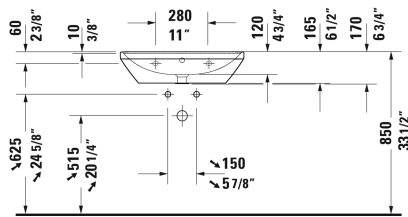

All drawings contain the necessary measurements which are subject to standard tolerances. They are stated in inch & mm and are non-binding. Exact measurements, in particular for customized installation scenarios, can only be taken from the finished ceramic piece.

**D-Neo Washbasin # 2366600000 / 2366600060**

**< 23 5/8" Inch >**

Washbasin	Dimension	Weight	Order number
with overflow, with faucet deck, underside fully glazed, hardware included, wall-mounted, 23 5/8" Inch			
<b>Colors</b>			
00 White			
<b>Variant</b>			
●	23 5/8" x 17 3/8" Inch	39.2 lb	2366600000
⊗	23 5/8" x 17 3/8" Inch	39.2 lb	2366600060
Sanitary ceramics with the special WonderGliss surface finish will remain clean and attractive-looking for a long time to come. When ordering WonderGliss please add a "1" as eleventh digit to the model number.			
Design Siphon		3.3 lb	005036

**D-Neo Washbasin # 2366650000 / 2366650060**

**< 25 5/8" Inch >**

Washbasin	Dimension	Weight	Order number
with overflow, with faucet deck, underside fully glazed, hardware included, wall-mounted, 25 5/8" Inch			
<b>Colors</b>			
00 White			
<b>Variant</b>			
●	25 5/8" x 17 3/8" Inch	43.2 lb	2366650000
☒	25 5/8" x 17 3/8" Inch	43.2 lb	2366650060
Sanitary ceramics with the special WonderGliss surface finish will remain clean and attractive-looking for a long time to come. When ordering WonderGliss please add a "1" as eleventh digit to the model number.			
Design Siphon		3.3 lb	005036