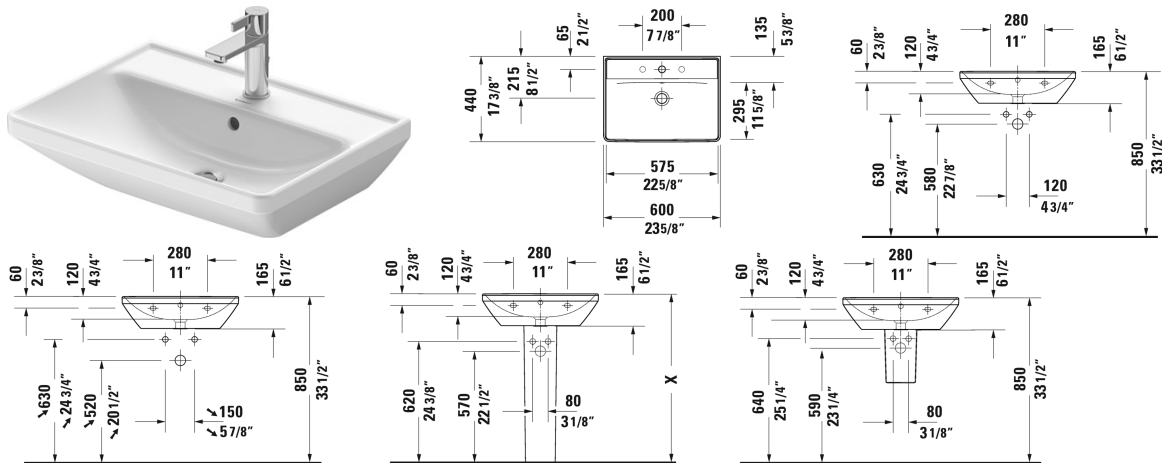

D-Neo Washbasin # 2366550000 / 2366550060

< 21 5/8" Inch >

Washbasin	Dimension	Weight	Order number
with overflow, with faucet deck, underside fully glazed, hardware included, wall-mounted, 21 5/8" Inch			
<b>Colors</b>			
00 White			
<b>Variant</b>			
●	21 5/8" x 17 3/8" Inch	34.8 lb	2366550000
⊗	21 5/8" x 17 3/8" Inch	34.8 lb	2366550060
Sanitary ceramics with the special WonderGliss surface finish will remain clean and attractive-looking for a long time to come. When ordering WonderGliss please add a "1" as eleventh digit to the model number.			
Design Siphon		3.3 lb	005036

**D-Neo Washbasin # 2366600000 / 2366600060**

**< 23 5/8" Inch >**

Washbasin	Dimension	Weight	Order number
with overflow, with faucet deck, underside fully glazed, hardware included, wall-mounted, 23 5/8" Inch			
<b>Colors</b>			
00 White			
<b>Variant</b>			
●	23 5/8" x 17 3/8" Inch	39.2 lb	2366600000
⊗	23 5/8" x 17 3/8" Inch	39.2 lb	2366600060
Sanitary ceramics with the special WonderGliss surface finish will remain clean and attractive-looking for a long time to come. When ordering WonderGliss please add a "1" as eleventh digit to the model number.			
Design Siphon		3.3 lb	005036

**D-Neo Washbasin # 2366650000 / 2366650060**

**< 25 5/8" Inch >**

Washbasin	Dimension	Weight	Order number
with overflow, with faucet deck, underside fully glazed, hardware included, wall-mounted, 25 5/8" Inch			
<b>Colors</b>			
00 White			
<b>Variant</b>			
●	25 5/8" x 17 3/8" Inch	43.2 lb	2366650000
☒	25 5/8" x 17 3/8" Inch	43.2 lb	2366650060
Sanitary ceramics with the special WonderGliss surface finish will remain clean and attractive-looking for a long time to come. When ordering WonderGliss please add a "1" as eleventh digit to the model number.			
Design Siphon		3.3 lb	005036