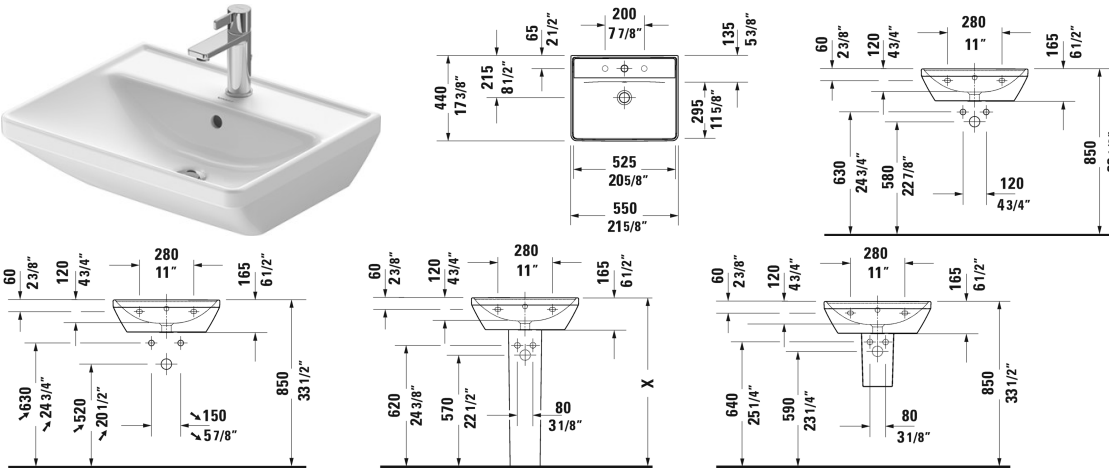

D-Neo Washbasin # 2366550000 / 2366550060

< 21 5/8" Inch >

Washbasin	Dimension	Weight	Order number
with overflow, with faucet deck, underside fully glazed, hardware included, wall-mounted, 21 5/8" Inch			
<b>Colors</b>			
00 White			
<b>Variant</b>			
●	21 5/8" x 17 3/8" Inch	34.8 lb	2366550000
⊗	21 5/8" x 17 3/8" Inch	34.8 lb	2366550060
Sanitary ceramics with the special WonderGliss surface finish will remain clean and attractive-looking for a long time to come. When ordering WonderGliss please add a "1" as eleventh digit to the model number.			
Design Siphon		3.3 lb	005036

**D-Neo Washbasin # 2366600000 / 2366600060**

**< 23 5/8" Inch >**

Washbasin	Dimension	Weight	Order number
with overflow, with faucet deck, underside fully glazed, hardware included, wall-mounted, 23 5/8" Inch			
<b>Colors</b>			
00 White			
<b>Variant</b>			
●	23 5/8" x 17 3/8" Inch	39.2 lb	2366600000
⊗	23 5/8" x 17 3/8" Inch	39.2 lb	2366600060
Sanitary ceramics with the special WonderGliss surface finish will remain clean and attractive-looking for a long time to come. When ordering WonderGliss please add a "1" as eleventh digit to the model number.			
Design Siphon		3.3 lb	005036

**D-Neo Washbasin # 2366650000 / 2366650060**

**< 25 5/8" Inch >**

Washbasin	Dimension	Weight	Order number
with overflow, with faucet deck, underside fully glazed, hardware included, wall-mounted, 25 5/8" Inch			
<b>Colors</b>			
00 White			
<b>Variant</b>			
●	25 5/8" x 17 3/8" Inch	43.2 lb	2366650000
☒	25 5/8" x 17 3/8" Inch	43.2 lb	2366650060
Sanitary ceramics with the special WonderGliss surface finish will remain clean and attractive-looking for a long time to come. When ordering WonderGliss please add a "1" as eleventh digit to the model number.			
Design Siphon		3.3 lb	005036