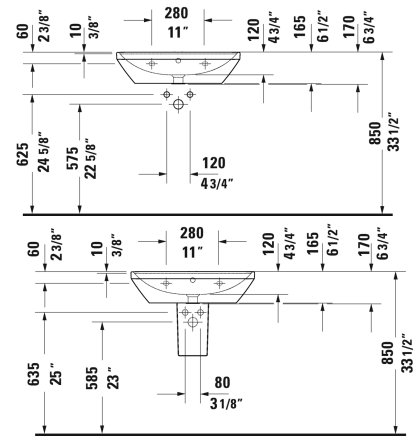

**D-Neo Washbasin # 2366600000 / 2366600060**

**< 23 5/8" Inch >**

Washbasin	Dimension	Weight	Order number
with overflow, with faucet deck, underside fully glazed, hardware included, wall-mounted, 23 5/8" Inch			
<b>Colors</b>			
00 White			
<b>Variant</b>			
●	23 5/8" x 17 3/8" Inch	39.2 lb	2366600000
⊗	23 5/8" x 17 3/8" Inch	39.2 lb	2366600060
Sanitary ceramics with the special WonderGliss surface finish will remain clean and attractive-looking for a long time to come. When ordering WonderGliss please add a "1" as eleventh digit to the model number.			
Design Siphon		3.3 lb	005036

All drawings contain the necessary measurements which are subject to standard tolerances. They are stated in inch & mm and are non-binding. Exact measurements, in particular for customized installation scenarios, can only be taken from the finished ceramic piece.

**D-Neo Washbasin # 2366650000 / 2366650060**

**< 25 5/8" Inch >**

Washbasin	Dimension	Weight	Order number
with overflow, with faucet deck, underside fully glazed, hardware included, wall-mounted, 25 5/8" Inch			
<b>Colors</b>			
00 White			
<b>Variant</b>			
●	25 5/8" x 17 3/8" Inch	43.2 lb	2366650000
☒	25 5/8" x 17 3/8" Inch	43.2 lb	2366650060
Sanitary ceramics with the special WonderGliss surface finish will remain clean and attractive-looking for a long time to come. When ordering WonderGliss please add a "1" as eleventh digit to the model number.			
Design Siphon		3.3 lb	005036