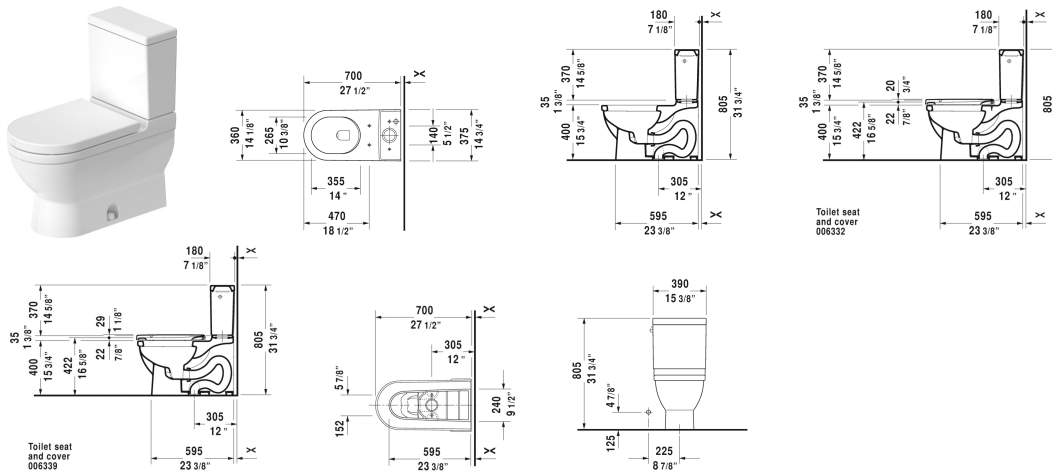

Starck 3 Toilet kit # D1909700

< 15 3/8" Inch >

Toilet kit	Dimension	Weight	Order number
Toilet bowl & Tank, WaterSense® listed			
Colors			
00 White			
Variant			
	15 3/8" x 27 3/4" Inch	116.2 lb	D1909700
Infobox			
Not available with WonderGliss			
Suitable products			
Tank with single flush mechanism, with side lever, 3" flapper valve, bottom left supply, cUPC® listed*, WaterSense® listed, 15 3/8" x 7 1/8" Inch	15 3/8" x 7 1/8" Inch		092040
Two-Piece toilet (without tank), suitable for SensoWash Starck, syphonic, 12" rough-in, vertical outlet, cUPC® listed*, WaterSense® listed, 1.28 gpf, 14 5/8" x 27 3/4" Inch	14 5/8" x 27 3/4" Inch		212501

All drawings contain the necessary measurements which are subject to standard tolerances. They are stated in inch & mm and are non-binding. Exact measurements, in particular for customized installation scenarios, can only be taken from the finished ceramic piece.