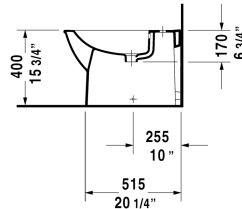

Darling New Bidet floorstanding # 2251100000

| < 14 5/8" Inch > |

Bidet floorstanding	Dimension	Weight	Order number
with overflow, with faucet deck, hardware included			
Colors			
00 White			
Variant			
	14 5/8" x 24 3/4" Inch	58.4 lb	2251100000
Sanitary ceramics with the special WonderGliss surface finish will remain clean and attractive-looking for a long time to come. When ordering WonderGliss please add a "1" as eleventh digit to the model number.			
Siphon for bidet with extended outlet pipe	1 1/4" x 19 3/4" Inch	1.3 lb	005027

All drawings contain the necessary measurements which are subject to standard tolerances. They are stated in inch & mm and are non-binding. Exact measurements, in particular for customized installation scenarios, can only be taken from the finished ceramic piece.