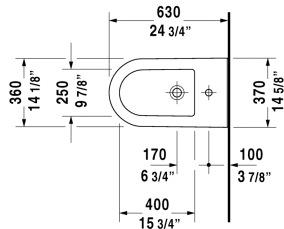

Darling New Bidet floorstanding # 2251100000

| < 14 5/8" Inch > |

Bidet floorstanding	Dimension	Weight	Order number
with overflow, with faucet deck, hardware included			
Colors			
00 White			
Variant			
	14 5/8" x 24 3/4" Inch	58.4 lb	2251100000
Sanitary ceramics with the special WonderGliss surface finish will remain clean and attractive-looking for a long time to come. When ordering WonderGliss please add a "1" as eleventh digit to the model number.			
Siphon for bidet with extended outlet pipe	1 1/4" x 19 3/4" Inch	1.3 lb	005027

All drawings contain the necessary measurements which are subject to standard tolerances. They are stated in inch & mm and are non-binding. Exact measurements, in particular for customized installation scenarios, can only be taken from the finished ceramic piece.