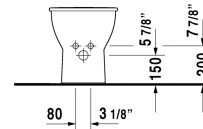

Darling New Bidet floorstanding # 2251100000

| < 14 5/8" Inch > |

Bidet floorstanding	Dimension	Weight	Order number
with overflow, with faucet deck, hardware included			
Colors			
00 White			
Variant			
	14 5/8" x 24 3/4" Inch	58.4 lb	2251100000
Sanitary ceramics with the special WonderGliss surface finish will remain clean and attractive-looking for a long time to come. When ordering WonderGliss please add a "1" as eleventh digit to the model number.			
Siphon for bidet with extended outlet pipe	1 1/4" x 19 3/4" Inch	1.3 lb	005027

All drawings contain the necessary measurements which are subject to standard tolerances. They are stated in inch & mm and are non-binding. Exact measurements, in particular for customized installation scenarios, can only be taken from the finished ceramic piece.