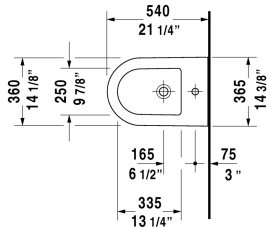

Darling New Bidet wall-mounted # 2249150000

< 14 5/8" Inch >

Bidet wall-mounted	Dimension	Weight	Order number
with overflow, with faucet deck, Durafix included			
Colors			
00 White			
Variant			
	14 5/8" x 21 1/4" Inch	45.2 lb	2249150000
Infobox			
Durafix for concealed installation is included, In-wall carrier required for installation			
Sanitary ceramics with the special WonderGliss surface finish will remain clean and attractive-looking for a long time to come. When ordering WonderGliss please add a "1" as eleventh digit to the model number.			
Siphon for bidet with extended outlet pipe	1 1/4" x 19 3/4" Inch	1.3 lb	005027
Hardware for wall-mounted bidet and wall-mounted toilet	Ø 1/2" x 7 1/8" Inch	0.4 lb	006500

All drawings contain the necessary measurements which are subject to standard tolerances. They are stated in inch & mm and are non-binding. Exact measurements, in particular for customized installation scenarios, can only be taken from the finished ceramic piece.