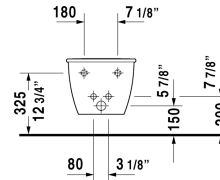

Darling New Bidet wall-mounted # 2249150000

< 14 5/8" Inch >

Bidet wall-mounted	Dimension	Weight	Order number
with overflow, with faucet deck, Durafix included			
Colors			
00 White			
Variant			
	14 5/8" x 21 1/4" Inch	45.2 lb	2249150000
Infobox			
Durafix for concealed installation is included, In-wall carrier required for installation			
Sanitary ceramics with the special WonderGliss surface finish will remain clean and attractive-looking for a long time to come. When ordering WonderGliss please add a "1" as eleventh digit to the model number.			
Siphon for bidet with extended outlet pipe	1 1/4" x 19 3/4" Inch	1.3 lb	005027
Hardware for wall-mounted bidet and wall-mounted toilet	Ø 1/2" x 7 1/8" Inch	0.4 lb	006500

All drawings contain the necessary measurements which are subject to standard tolerances. They are stated in inch & mm and are non-binding. Exact measurements, in particular for customized installation scenarios, can only be taken from the finished ceramic piece.