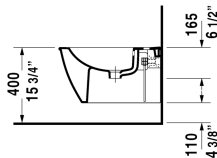

Darling New Bidet wall-mounted # 2249150000

< 14 5/8" Inch >

Bidet wall-mounted	Dimension	Weight	Order number
with overflow, with faucet deck, Durafix included			
Colors			
00 White			
Variant			
	14 5/8" x 21 1/4" Inch	45.2 lb	2249150000
Infobox			
Durafix for concealed installation is included, In-wall carrier required for installation			
Sanitary ceramics with the special WonderGliss surface finish will remain clean and attractive-looking for a long time to come. When ordering WonderGliss please add a "1" as eleventh digit to the model number.			
Siphon for bidet with extended outlet pipe	1 1/4" x 19 3/4" Inch	1.3 lb	005027
Hardware for wall-mounted bidet and wall-mounted toilet	Ø 1/2" x 7 1/8" Inch	0.4 lb	006500

All drawings contain the necessary measurements which are subject to standard tolerances. They are stated in inch & mm and are non-binding. Exact measurements, in particular for customized installation scenarios, can only be taken from the finished ceramic piece.