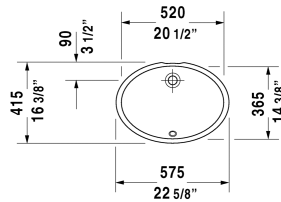

Vanity basin # 0481460000

| < 16 3/4" Inch > |

Vanity basin	Dimension	Weight	Order number
undermount basin, hardware included, with overflow, without faucet deck, cUPC® listed*, 16 3/4" Inch			
Colors			
00 White			
Variant			
☒	16 3/4" x 13 1/2" Inch	13.2 lb	0481460000
Infobox			
* Complies with following standards: ASME A112.19.2/CSA B45.1, Not available with WonderGliss, Measurements of undercounter models represent interior measurements			

All drawings contain the necessary measurements which are subject to standard tolerances. They are stated in inch & mm and are non-binding. Exact measurements, in particular for customized installation scenarios, can only be taken from the finished ceramic piece.

Vanity basin # 0481570000

| < 20 1/2" Inch > |

Vanity basin	Dimension	Weight	Order number
undermount basin, hardware included, with overflow, without faucet deck, cUPC® listed*, 20 1/2" Inch			
Colors			
00 White			
Variant			
☒	20 1/2" x 14 3/8" Inch	17.6 lb	0481570000
Infobox			
* Complies with following standards: ASME A112.19.2/CSA B45.1, Not available with WonderGliss, Measurements of undercounter models represent interior measurements			