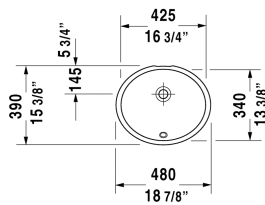

Vanity basin # 0481460000

| < 16 3/4" Inch > |

Vanity basin	Dimension	Weight	Order number
undermount basin, hardware included, with overflow, without faucet deck, cUPC® listed*, 16 3/4" Inch			
Colors			
00 White			
Variant			
☒	16 3/4" x 13 1/2" Inch	13.2 lb	0481460000
Infobox			
* Complies with following standards: ASME A112.19.2/CSA B45.1, Not available with WonderGliss, Measurements of undercounter models represent interior measurements			

All drawings contain the necessary measurements which are subject to standard tolerances. They are stated in inch & mm and are non-binding. Exact measurements, in particular for customized installation scenarios, can only be taken from the finished ceramic piece.

Vanity basin # 0481570000

| < 20 1/2" Inch > |

Vanity basin	Dimension	Weight	Order number
undermount basin, hardware included, with overflow, without faucet deck, cUPC® listed*, 20 1/2" Inch			
Colors			
00 White			
Variant			
☒	20 1/2" x 14 3/8" Inch	17.6 lb	0481570000
Infobox			
* Complies with following standards: ASME A112.19.2/CSA B45.1, Not available with WonderGliss, Measurements of undercounter models represent interior measurements			