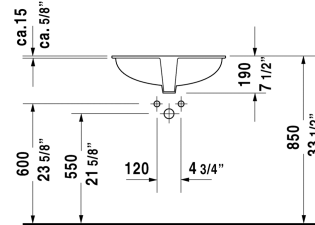

Vanity basin # 0481460000

| < 16 3/4" Inch > |

Vanity basin	Dimension	Weight	Order number
undermount basin, hardware included, with overflow, without faucet deck, cUPC® listed*, 16 3/4" Inch			
Colors			
00 White			
Variant			
☒	16 3/4" x 13 1/2" Inch	13.2 lb	0481460000
Infobox			
* Complies with following standards: ASME A112.19.2/CSA B45.1, Not available with WonderGliss, Measurements of undercounter models represent interior measurements			

All drawings contain the necessary measurements which are subject to standard tolerances. They are stated in inch & mm and are non-binding. Exact measurements, in particular for customized installation scenarios, can only be taken from the finished ceramic piece.

Vanity basin # 0481570000

| < 20 1/2" Inch > |

Vanity basin	Dimension	Weight	Order number
undermount basin, hardware included, with overflow, without faucet deck, cUPC® listed*, 20 1/2" Inch			
Colors			
00 White			
Variant			
☒	20 1/2" x 14 3/8" Inch	17.6 lb	0481570000
Infobox			
* Complies with following standards: ASME A112.19.2/CSA B45.1, Not available with WonderGliss, Measurements of undercounter models represent interior measurements			