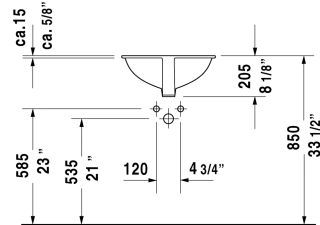

Vanity basin # 0481460000

| < 16 3/4" Inch > |

Vanity basin	Dimension	Weight	Order number
undermount basin, hardware included, with overflow, without faucet deck, cUPC® listed*, 16 3/4" Inch			
Colors			
00 White			
Variant			
☒	16 3/4" x 13 1/2" Inch	13.2 lb	0481460000
Infobox			
* Complies with following standards: ASME A112.19.2/CSA B45.1, Not available with WonderGliss, Measurements of undercounter models represent interior measurements			

All drawings contain the necessary measurements which are subject to standard tolerances. They are stated in inch & mm and are non-binding. Exact measurements, in particular for customized installation scenarios, can only be taken from the finished ceramic piece.

Vanity basin # 0481570000

| < 20 1/2" Inch > |

Vanity basin	Dimension	Weight	Order number
undermount basin, hardware included, with overflow, without faucet deck, cUPC® listed*, 20 1/2" Inch			
Colors			
00 White			
Variant			
☒	20 1/2" x 14 3/8" Inch	17.6 lb	0481570000
Infobox			
* Complies with following standards: ASME A112.19.2/CSA B45.1, Not available with WonderGliss, Measurements of undercounter models represent interior measurements			