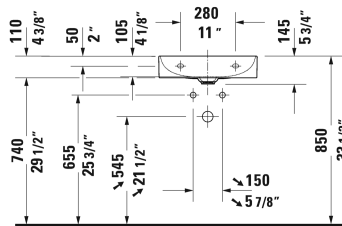

All drawings contain the necessary measurements which are subject to standard tolerances. They are stated in inch & mm and are non-binding. Exact measurements, in particular for customized installation scenarios, can only be taken from the finished ceramic piece.

DuraSquare Furniture washbasin Compact # 2356500041 / 2356500070

| < 19 5/8 Inch > |

Furniture washbasin Compact	Dimension	Weight	Order number
without overflow, with faucet deck, ceramic covered slotted waste included, underside fully glazed, 19 5/8 Inch			
Colors			
00 White			
Variant			
●	19 5/8 x 15 3/4 Inch	24.9 lb	2356500041
⊗	19 5/8 x 15 3/4 Inch	24.9 lb	2356500070
Infobox			
Made of DuraCeram, For glass inserts matching to furniture lacquer finishes, please see page XXX, Metal console: Towel rail can be mounted right or left			
Sanitary ceramics with the special WonderGliss surface finish will remain clean and attractive-looking for a long time to come. When ordering WonderGliss please add a "1" as eleventh digit to the model number.			
Towel rail square tube 1/2", Chrome, for washbasin # 045450, 235050, 235350	17 3/4" Inch	1.1 lb	003029
Design Siphon		3.3 lb	005036
Suitable products			
Glass inserts safety glass, 18 1/2" x 12 1/4" Inch	18 1/2" x 12 1/4" Inch		009971