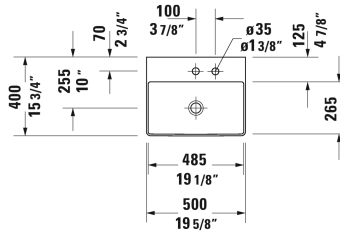

**DuraSquare Furniture washbasin Compact # 2356600041 /
2356600044 / 2356600070**

|< 23 5/8" Inch >|

Metal console floorstanding ** height adjustable +2", hardware included, for washbasin # 235660, towel rail right or left, reversible, 26 1/8" x 15" Inch	26 1/8" x 15" Inch	003113
Metal console wall-mounted ** hardware included, for washbasin # 235660, towel rail right or left, reversible, 26 1/8" x 17 3/4" Inch	26 1/8" x 17 3/4" Inch	003114
Glass inserts safety glass, for metal console # 003113, 003114, 22 1/2" x 12 1/4" Inch	22 1/2" x 12 1/4" Inch	009968

All drawings contain the necessary measurements which are subject to standard tolerances. They are stated in inch & mm and are non-binding. Exact measurements, in particular for customized installation scenarios, can only be taken from the finished ceramic piece.

DuraSquare Furniture washbasin Compact # 2356500041 / 2356500070

| < 19 5/8 Inch > |

Furniture washbasin Compact	Dimension	Weight	Order number
without overflow, with faucet deck, ceramic covered slotted waste included, underside fully glazed, 19 5/8 Inch			
Colors			
00 White			
Variant			
●	19 5/8 x 15 3/4 Inch	24.9 lb	2356500041
⊗	19 5/8 x 15 3/4 Inch	24.9 lb	2356500070
Infobox			
Made of DuraCeram, For glass inserts matching to furniture lacquer finishes, please see page XXX, Metal console: Towel rail can be mounted right or left			
Sanitary ceramics with the special WonderGliss surface finish will remain clean and attractive-looking for a long time to come. When ordering WonderGliss please add a "1" as eleventh digit to the model number.			
Towel rail square tube 1/2", Chrome, for washbasin # 045450, 235050, 235350	17 3/4" Inch	1.1 lb	003029
Design Siphon		3.3 lb	005036
Suitable products			
Glass inserts safety glass, 18 1/2" x 12 1/4" Inch	18 1/2" x 12 1/4" Inch		009971