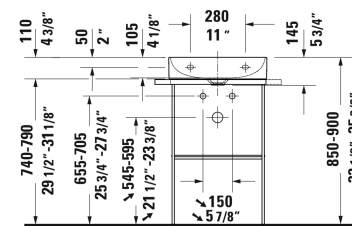

**DuraSquare Furniture washbasin Compact # 2356600041 /
2356600044 / 2356600070**

|< 23 5/8" Inch >|

Metal console floorstanding ** height adjustable +2", hardware included, for washbasin # 235660, towel rail right or left, reversible, 26 1/8" x 15" Inch	26 1/8" x 15" Inch	003113
Metal console wall-mounted ** hardware included, for washbasin # 235660, towel rail right or left, reversible, 26 1/8" x 17 3/4" Inch	26 1/8" x 17 3/4" Inch	003114
Glass inserts safety glass, for metal console # 003113, 003114, 22 1/2" x 12 1/4" Inch	22 1/2" x 12 1/4" Inch	009968

All drawings contain the necessary measurements which are subject to standard tolerances. They are stated in inch & mm and are non-binding. Exact measurements, in particular for customized installation scenarios, can only be taken from the finished ceramic piece.

DuraSquare Furniture washbasin Compact # 2356500041 / 2356500070

| < 19 5/8 Inch > |

Furniture washbasin Compact	Dimension	Weight	Order number
without overflow, with faucet deck, ceramic covered slotted waste included, underside fully glazed, 19 5/8 Inch			
Colors			
00 White			
Variant			
●	19 5/8 x 15 3/4 Inch	24.9 lb	2356500041
⊗	19 5/8 x 15 3/4 Inch	24.9 lb	2356500070
Infobox			
Made of DuraCeram, For glass inserts matching to furniture lacquer finishes, please see page XXX, Metal console: Towel rail can be mounted right or left			
Sanitary ceramics with the special WonderGliss surface finish will remain clean and attractive-looking for a long time to come. When ordering WonderGliss please add a "1" as eleventh digit to the model number.			
Towel rail square tube 1/2", Chrome, for washbasin # 045450, 235050, 235350	17 3/4" Inch	1.1 lb	003029
Design Siphon		3.3 lb	005036
Suitable products			
Glass inserts safety glass, 18 1/2" x 12 1/4" Inch	18 1/2" x 12 1/4" Inch		009971