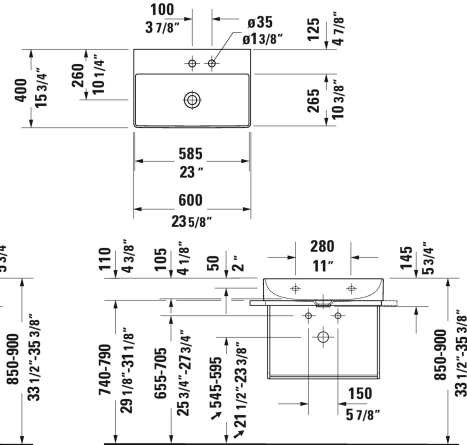

DuraSquare Furniture washbasin Compact # 2356600041 / 2356600044 / 2356600070

< 23 5/8" Inch >

Furniture washbasin Compact	Dimension	Weight	Order number
without overflow, with faucet deck, ceramic covered slotted waste included, underside fully glazed, 23 5/8" Inch			
Colors			
00 White			
Variant			
●	23 5/8" x 15 3/4" Inch	28.4 lb	2356600041
●●●	23 5/8" x 15 3/4" Inch	28.4 lb	2356600044
⊗	23 5/8" x 15 3/4" Inch	28.4 lb	2356600070
Infobox			
Made of DuraCeram, For glass inserts matching to furniture lacquer finishes, please see page XXX, Metal console: Towel rail can be mounted right or left			
Sanitary ceramics with the special WonderGliss surface finish will remain clean and attractive-looking for a long time to come. When ordering WonderGliss please add a "1" as eleventh digit to the model number.			
Towel rail square tube 1/2", Chrome, for washbasin # 045460, 235060, 235360, 235660, 236860	21 5/8" Inch	0.8 lb	003037
Design Siphon		3.3 lb	005036
Suitable products			

DuraSquare Furniture washbasin Compact # 2356500041 / 2356500070

| < 19 5/8 Inch > |

Furniture washbasin Compact	Dimension	Weight	Order number
without overflow, with faucet deck, ceramic covered slotted waste included, underside fully glazed, 19 5/8 Inch			
Colors			
00 White			
Variant			
●	19 5/8 x 15 3/4 Inch	24.9 lb	2356500041
⊗	19 5/8 x 15 3/4 Inch	24.9 lb	2356500070
Infobox			
Made of DuraCeram, For glass inserts matching to furniture lacquer finishes, please see page XXX, Metal console: Towel rail can be mounted right or left			
Sanitary ceramics with the special WonderGliss surface finish will remain clean and attractive-looking for a long time to come. When ordering WonderGliss please add a "1" as eleventh digit to the model number.			
Towel rail square tube 1/2", Chrome, for washbasin # 045450, 235050, 235350	17 3/4" Inch	1.1 lb	003029
Design Siphon		3.3 lb	005036
Suitable products			
Glass inserts safety glass, 18 1/2" x 12 1/4" Inch	18 1/2" x 12 1/4" Inch		009971