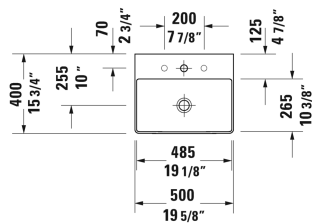

All drawings contain the necessary measurements which are subject to standard tolerances. They are stated in inch & mm and are non-binding. Exact measurements, in particular for customized installation scenarios, can only be taken from the finished ceramic piece.

DuraSquare Furniture washbasin Compact # 2356500041 / 2356500070

| < 19 5/8 Inch > |

Furniture washbasin Compact	Dimension	Weight	Order number
without overflow, with faucet deck, ceramic covered slotted waste included, underside fully glazed, 19 5/8 Inch			
Colors			
00 White			
Variant			
●	19 5/8 x 15 3/4 Inch	24.9 lb	2356500041
⊗	19 5/8 x 15 3/4 Inch	24.9 lb	2356500070
Infobox			
Made of DuraCeram, For glass inserts matching to furniture lacquer finishes, please see page XXX, Metal console: Towel rail can be mounted right or left			
Sanitary ceramics with the special WonderGliss surface finish will remain clean and attractive-looking for a long time to come. When ordering WonderGliss please add a "1" as eleventh digit to the model number.			
Towel rail square tube 1/2", Chrome, for washbasin # 045450, 235050, 235350	17 3/4" Inch	1.1 lb	003029
Design Siphon		3.3 lb	005036
Suitable products			
Glass inserts safety glass, 18 1/2" x 12 1/4" Inch	18 1/2" x 12 1/4" Inch		009971