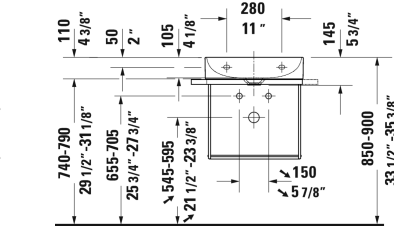

**DuraSquare Furniture washbasin Compact # 2356600041 /
2356600044 / 2356600070**

|< 23 5/8" Inch >|

Metal console floorstanding ** height adjustable +2", hardware included, for washbasin # 235660, towel rail right or left, reversible, 26 1/8" x 15" Inch	26 1/8" x 15" Inch	003113
Metal console wall-mounted ** hardware included, for washbasin # 235660, towel rail right or left, reversible, 26 1/8" x 17 3/4" Inch	26 1/8" x 17 3/4" Inch	003114
Glass inserts safety glass, for metal console # 003113, 003114, 22 1/2" x 12 1/4" Inch	22 1/2" x 12 1/4" Inch	009968

All drawings contain the necessary measurements which are subject to standard tolerances. They are stated in inch & mm and are non-binding. Exact measurements, in particular for customized installation scenarios, can only be taken from the finished ceramic piece.

DuraSquare Furniture washbasin Compact # 2356500041 / 2356500070

| < 19 5/8 Inch > |

Furniture washbasin Compact	Dimension	Weight	Order number
without overflow, with faucet deck, ceramic covered slotted waste included, underside fully glazed, 19 5/8 Inch			
Colors			
00 White			
Variant			
●	19 5/8 x 15 3/4 Inch	24.9 lb	2356500041
⊗	19 5/8 x 15 3/4 Inch	24.9 lb	2356500070
Infobox			
Made of DuraCeram, For glass inserts matching to furniture lacquer finishes, please see page XXX, Metal console: Towel rail can be mounted right or left			
Sanitary ceramics with the special WonderGliss surface finish will remain clean and attractive-looking for a long time to come. When ordering WonderGliss please add a "1" as eleventh digit to the model number.			
Towel rail square tube 1/2", Chrome, for washbasin # 045450, 235050, 235350	17 3/4" Inch	1.1 lb	003029
Design Siphon		3.3 lb	005036
Suitable products			
Glass inserts safety glass, 18 1/2" x 12 1/4" Inch	18 1/2" x 12 1/4" Inch		009971