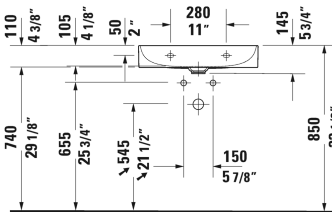

DuraSquare Furniture washbasin Compact # 2356600041 / 2356600044 / 2356600070

< 23 5/8" Inch >

Furniture washbasin Compact	Dimension	Weight	Order number
without overflow, with faucet deck, ceramic covered slotted waste included, underside fully glazed, 23 5/8" Inch			
Colors			
00 White			
Variant			
●	23 5/8" x 15 3/4" Inch	28.4 lb	2356600041
●●●	23 5/8" x 15 3/4" Inch	28.4 lb	2356600044
⊗	23 5/8" x 15 3/4" Inch	28.4 lb	2356600070
Infobox			
Made of DuraCeram, For glass inserts matching to furniture lacquer finishes, please see page XXX, Metal console: Towel rail can be mounted right or left			
Sanitary ceramics with the special WonderGliss surface finish will remain clean and attractive-looking for a long time to come. When ordering WonderGliss please add a "1" as eleventh digit to the model number.			
Towel rail square tube 1/2", Chrome, for washbasin # 045460, 235060, 235360, 235660, 236860	21 5/8" Inch	0.8 lb	003037
Design Siphon		3.3 lb	005036
Suitable products			

All drawings contain the necessary measurements which are subject to standard tolerances. They are stated in inch & mm and are non-binding. Exact measurements, in particular for customized installation scenarios, can only be taken from the finished ceramic piece.