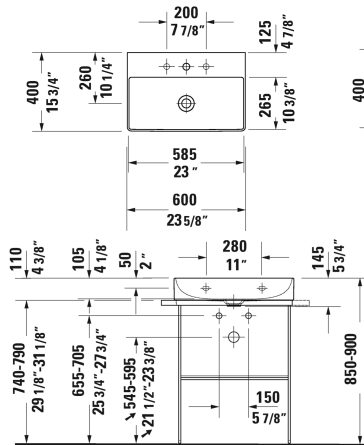

DuraSquare Furniture washbasin Compact # 2356600041 / 2356600044 / 2356600070

< 23 5/8" Inch >

Furniture washbasin Compact	Dimension	Weight	Order number
without overflow, with faucet deck, ceramic covered slotted waste included, underside fully glazed, 23 5/8" Inch			
Colors			
00 White			
Variant			
●	23 5/8" x 15 3/4" Inch	28.4 lb	2356600041
●●●	23 5/8" x 15 3/4" Inch	28.4 lb	2356600044
⊗	23 5/8" x 15 3/4" Inch	28.4 lb	2356600070
Infobox			
Made of DuraCeram, For glass inserts matching to furniture lacquer finishes, please see page XXX, Metal console: Towel rail can be mounted right or left			
Sanitary ceramics with the special WonderGliss surface finish will remain clean and attractive-looking for a long time to come. When ordering WonderGliss please add a "1" as eleventh digit to the model number.			
Towel rail square tube 1/2", Chrome, for washbasin # 045460, 235060, 235360, 235660, 236860	21 5/8" Inch	0.8 lb	003037
Design Siphon		3.3 lb	005036
Suitable products			

DuraSquare Furniture washbasin Compact # 2356500041 / 2356500070

| < 19 5/8 Inch > |

Furniture washbasin Compact	Dimension	Weight	Order number
without overflow, with faucet deck, ceramic covered slotted waste included, underside fully glazed, 19 5/8 Inch			
Colors			
00 White			
Variant			
●	19 5/8 x 15 3/4 Inch	24.9 lb	2356500041
⊗	19 5/8 x 15 3/4 Inch	24.9 lb	2356500070
Infobox			
Made of DuraCeram, For glass inserts matching to furniture lacquer finishes, please see page XXX, Metal console: Towel rail can be mounted right or left			
Sanitary ceramics with the special WonderGliss surface finish will remain clean and attractive-looking for a long time to come. When ordering WonderGliss please add a "1" as eleventh digit to the model number.			
Towel rail square tube 1/2", Chrome, for washbasin # 045450, 235050, 235350	17 3/4" Inch	1.1 lb	003029
Design Siphon		3.3 lb	005036
Suitable products			
Glass inserts safety glass, 18 1/2" x 12 1/4" Inch	18 1/2" x 12 1/4" Inch		009971