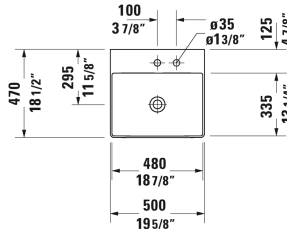

All drawings contain the necessary measurements which are subject to standard tolerances. They are stated in inch & mm and are non-binding. Exact measurements, in particular for customized installation scenarios, can only be taken from the finished ceramic piece.

DuraSquare Washbasin ground # 2353500071 / 2353500073 / 2353500079

| < 19 5/8" Inch > |

Washbasin ground	Dimension	Weight	Order number
without overflow, with faucet deck, ceramic covered slotted waste included, hardware included, wall-mounted, cUPC® listed*, 19 5/8" Inch			
Colors			
00 White			
Variant			
●	19 5/8" x 18 1/2" Inch	26.2 lb	2353500071
●●●	19 5/8" x 18 1/2" Inch	26.2 lb	2353500073
⊗	19 5/8" x 18 1/2" Inch	26.2 lb	2353500079
Infobox			
Made of DuraCeram, * Complies with following standards: ASME A112.19.2/CSA B45.1			
Sanitary ceramics with the special WonderGliss surface finish will remain clean and attractive-looking for a long time to come. When ordering WonderGliss please add a "1" as eleventh digit to the model number.			
Design Siphon		3.3 lb	005036
Suitable products			
Vanity unit for console 2 drawers, upper drawer including cut-out for siphon and siphon cover, 28 3/8" x 21 5/8" Inch	28 3/8" x 21 5/8" Inch		LC5816
Vanity unit for console 2 drawers, upper drawer including cut-out for siphon and siphon cover, 32 1/4" x 21 5/8" Inch	32 1/4" x 21 5/8" Inch		LC5817