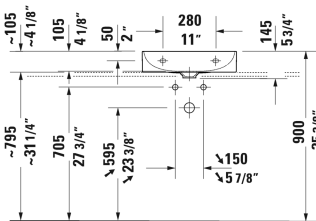

All drawings contain the necessary measurements which are subject to standard tolerances. They are stated in inch & mm and are non-binding. Exact measurements, in particular for customized installation scenarios, can only be taken from the finished ceramic piece.

DuraSquare Washbasin ground # 2353500071 / 2353500073 / 2353500079

| < 19 5/8" Inch > |

Washbasin ground	Dimension	Weight	Order number
without overflow, with faucet deck, ceramic covered slotted waste included, hardware included, wall-mounted, cUPC® listed*, 19 5/8" Inch			
Colors			
00 White			
Variant			
●	19 5/8" x 18 1/2" Inch	26.2 lb	2353500071
●●●	19 5/8" x 18 1/2" Inch	26.2 lb	2353500073
⊗	19 5/8" x 18 1/2" Inch	26.2 lb	2353500079
Infobox			
Made of DuraCeram, * Complies with following standards: ASME A112.19.2/CSA B45.1			
Sanitary ceramics with the special WonderGliss surface finish will remain clean and attractive-looking for a long time to come. When ordering WonderGliss please add a "1" as eleventh digit to the model number.			
Design Siphon		3.3 lb	005036
Suitable products			
Vanity unit for console 2 drawers, upper drawer including cut-out for siphon and siphon cover, 28 3/8" x 21 5/8" Inch	28 3/8" x 21 5/8" Inch		LC5816
Vanity unit for console 2 drawers, upper drawer including cut-out for siphon and siphon cover, 32 1/4" x 21 5/8" Inch	32 1/4" x 21 5/8" Inch		LC5817