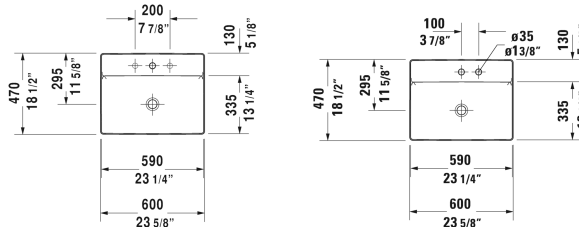

DuraSquare Above-counter basin # 2354600041 / 2354600044 / 2354600070

| < 23 5/8" Inch > |

Above-counter basin	Dimension	Weight	Order number
ground, without overflow, with faucet deck, ceramic covered slotted waste included, back side glazed, hardware included, 23 5/8" Inch			
Colors			
00 White			
Variant			
●	23 5/8" x 18 1/2" Inch	24.7 lb	2354600041
●●●	23 5/8" x 18 1/2" Inch	24.7 lb	2354600044
⊗	23 5/8" x 18 1/2" Inch	24.7 lb	2354600070
Infobox			
Made of DuraCeram, Installation with a distance to the wall is required			
Sanitary ceramics with the special WonderGliss surface finish will remain clean and attractive-looking for a long time to come. When ordering WonderGliss please add a "1" as eleventh digit to the model number.			
Design Siphon		3.3 lb	005036
Suitable products			
Vanity unit for console 2 drawers, upper drawer including cut-out for siphon and siphon cover, 24 3/8" x 21 5/8" Inch	24 3/8" x 21 5/8" Inch		LC5815
Vanity unit for console 2 drawers, upper drawer including cut-out for siphon and siphon cover, 28 3/8" x 21 5/8" Inch	28 3/8" x 21 5/8" Inch		LC5816