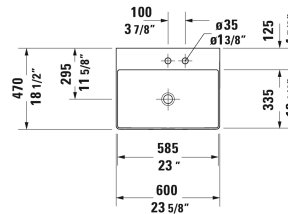

DuraSquare Washbasin ground # 2353600071 / 2353600073 / 2353600079

| < 23 5/8" Inch > |

Washbasin ground	Dimension	Weight	Order number
without overflow, with faucet deck, ceramic covered slotted waste included, hardware included, wall-mounted, 23 5/8" Inch			
Colors			
00 White			
Variant			
●	23 5/8" x 18 1/2" Inch	29.1 lb	2353600071
●●●	23 5/8" x 18 1/2" Inch	29.1 lb	2353600073
⊗	23 5/8" x 18 1/2" Inch	29.1 lb	2353600079
Infobox			
Made of DuraCeram			
Sanitary ceramics with the special WonderGliss surface finish will remain clean and attractive-looking for a long time to come. When ordering WonderGliss please add a "1" as eleventh digit to the model number.			
Design Siphon		3.3 lb	005036
Suitable products			
Vanity unit for console 2 drawers, upper drawer including cut-out for siphon and siphon cover, 24 3/8" x 21 5/8" Inch	24 3/8" x 21 5/8" Inch		LC5815
Vanity unit for console 2 drawers, upper drawer including cut-out for siphon and siphon cover, 28 3/8" x 21 5/8" Inch	28 3/8" x 21 5/8" Inch		LC5816

DuraSquare Washbowl # 2355600000

|< 23 5/8" Inch >|

Vanity unit wall-mounted 1 drawer, 1 pull-out compartment,
upper drawer including cut-out for siphon and siphon cover, 1 47 1/4" x 21 5/8" Inch
console with one cut-out, 47 1/4" x 21 5/8" Inch