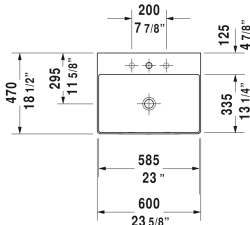

DuraSquare Washbasin ground # 2353600071 / 2353600073 / 2353600079

| < 23 5/8" Inch > |

Washbasin ground	Dimension	Weight	Order number
without overflow, with faucet deck, ceramic covered slotted waste included, hardware included, wall-mounted, 23 5/8" Inch			
Colors			
00 White			
Variant			
●	23 5/8" x 18 1/2" Inch	29.1 lb	2353600071
●●●	23 5/8" x 18 1/2" Inch	29.1 lb	2353600073
⊗	23 5/8" x 18 1/2" Inch	29.1 lb	2353600079
Infobox			
Made of DuraCeram			
Sanitary ceramics with the special WonderGliss surface finish will remain clean and attractive-looking for a long time to come. When ordering WonderGliss please add a "1" as eleventh digit to the model number.			
Design Siphon		3.3 lb	005036
Suitable products			
Vanity unit for console 2 drawers, upper drawer including cut-out for siphon and siphon cover, 24 3/8" x 21 5/8" Inch	24 3/8" x 21 5/8" Inch		LC5815
Vanity unit for console 2 drawers, upper drawer including cut-out for siphon and siphon cover, 28 3/8" x 21 5/8" Inch	28 3/8" x 21 5/8" Inch		LC5816

DuraSquare Washbowl # 2355600000

|< 23 5/8" Inch >|

Vanity unit wall-mounted 1 drawer, 1 pull-out compartment,
upper drawer including cut-out for siphon and siphon cover, 1 47 1/4" x 21 5/8" Inch
console with one cut-out, 47 1/4" x 21 5/8" Inch