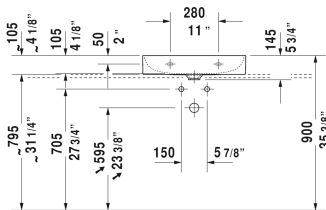

DuraSquare Washbasin ground # 2353600071 / 2353600073 / 2353600079

| < 23 5/8" Inch > |

Washbasin ground	Dimension	Weight	Order number
without overflow, with faucet deck, ceramic covered slotted waste included, hardware included, wall-mounted, 23 5/8" Inch			
Colors			
00 White			
Variant			
●	23 5/8" x 18 1/2" Inch	29.1 lb	2353600071
●●●	23 5/8" x 18 1/2" Inch	29.1 lb	2353600073
⊗	23 5/8" x 18 1/2" Inch	29.1 lb	2353600079
Infobox			
Made of DuraCeram			
Sanitary ceramics with the special WonderGliss surface finish will remain clean and attractive-looking for a long time to come. When ordering WonderGliss please add a "1" as eleventh digit to the model number.			
Design Siphon		3.3 lb	005036
Suitable products			
Vanity unit for console 2 drawers, upper drawer including cut-out for siphon and siphon cover, 24 3/8" x 21 5/8" Inch	24 3/8" x 21 5/8" Inch		LC5815
Vanity unit for console 2 drawers, upper drawer including cut-out for siphon and siphon cover, 28 3/8" x 21 5/8" Inch	28 3/8" x 21 5/8" Inch		LC5816

All drawings contain the necessary measurements which are subject to standard tolerances. They are stated in inch & mm and are non-binding. Exact measurements, in particular for customized installation scenarios, can only be taken from the finished ceramic piece.