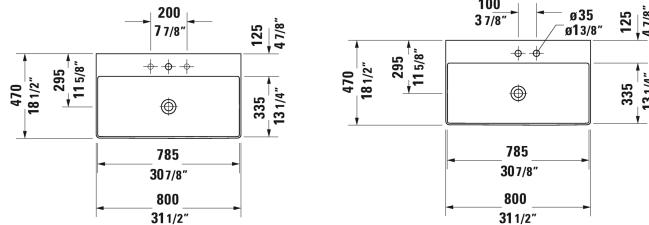

DuraSquare Washbasin ground # 2353800071 / 2353800073 / 2353800079

| < 31 1/2" Inch > |

Washbasin ground	Dimension	Weight	Order number
without overflow, with faucet deck, ceramic covered slotted waste included, hardware included, 31 1/2" Inch			
Colors			
00 White			
Variant			
●	31 1/2" x 18 1/2" Inch	41 lb	2353800071
●●●	31 1/2" x 18 1/2" Inch	41 lb	2353800073
⊗	31 1/2" x 18 1/2" Inch	41 lb	2353800079
Infobox			
Made of DuraCeram			
Sanitary ceramics with the special WonderGliss surface finish will remain clean and attractive-looking for a long time to come. When ordering WonderGliss please add a "1" as eleventh digit to the model number.			
Design Siphon		3.3 lb	005036
Suitable products			
Vanity unit for console 2 drawers, upper drawer including cut-out for siphon and siphon cover, 24 3/8" x 21 5/8" Inch	24 3/8" x 21 5/8" Inch		LC5815
Vanity unit for console 2 drawers, upper drawer including cut-out for siphon and siphon cover, 28 3/8" x 21 5/8" Inch	28 3/8" x 21 5/8" Inch		LC5816