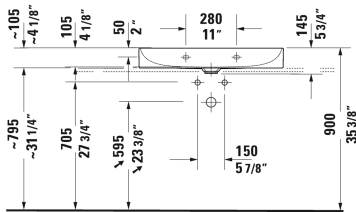

DuraSquare Washbasin ground # 2353800071 / 2353800073 / 2353800079

| < 31 1/2" Inch > |

Washbasin ground	Dimension	Weight	Order number
without overflow, with faucet deck, ceramic covered slotted waste included, hardware included, 31 1/2" Inch			
Colors			
00 White			
Variant			
●	31 1/2" x 18 1/2" Inch	41 lb	2353800071
●●●	31 1/2" x 18 1/2" Inch	41 lb	2353800073
⊗	31 1/2" x 18 1/2" Inch	41 lb	2353800079
Infobox			
Made of DuraCeram			
Sanitary ceramics with the special WonderGliss surface finish will remain clean and attractive-looking for a long time to come. When ordering WonderGliss please add a "1" as eleventh digit to the model number.			
Design Siphon		3.3 lb	005036
Suitable products			
Vanity unit for console 2 drawers, upper drawer including cut-out for siphon and siphon cover, 24 3/8" x 21 5/8" Inch	24 3/8" x 21 5/8" Inch		LC5815
Vanity unit for console 2 drawers, upper drawer including cut-out for siphon and siphon cover, 28 3/8" x 21 5/8" Inch	28 3/8" x 21 5/8" Inch		LC5816