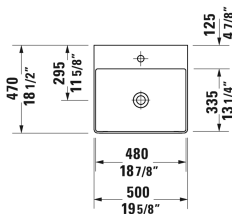

All drawings contain the necessary measurements which are subject to standard tolerances. They are stated in inch & mm and are non-binding. Exact measurements, in particular for customized installation scenarios, can only be taken from the finished ceramic piece.

DuraSquare Washbasin ground # 2353500071 / 2353500073 / 2353500079

| < 19 5/8" Inch > |

Washbasin ground	Dimension	Weight	Order number
without overflow, with faucet deck, ceramic covered slotted waste included, hardware included, wall-mounted, cUPC® listed*, 19 5/8" Inch			
Colors			
00 White			
Variant			
●	19 5/8" x 18 1/2" Inch	26.2 lb	2353500071
●●●	19 5/8" x 18 1/2" Inch	26.2 lb	2353500073
⊗	19 5/8" x 18 1/2" Inch	26.2 lb	2353500079
Infobox			
Made of DuraCeram, * Complies with following standards: ASME A112.19.2/CSA B45.1			
Sanitary ceramics with the special WonderGliss surface finish will remain clean and attractive-looking for a long time to come. When ordering WonderGliss please add a "1" as eleventh digit to the model number.			
Design Siphon		3.3 lb	005036
Suitable products			
Vanity unit for console 2 drawers, upper drawer including cut-out for siphon and siphon cover, 28 3/8" x 21 5/8" Inch	28 3/8" x 21 5/8" Inch		LC5816
Vanity unit for console 2 drawers, upper drawer including cut-out for siphon and siphon cover, 32 1/4" x 21 5/8" Inch	32 1/4" x 21 5/8" Inch		LC5817