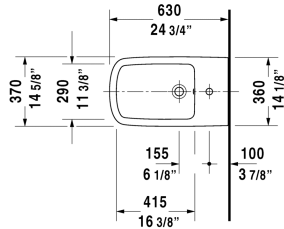

DuraStyle Bidet floorstanding # 2283100000

| < 14 5/8" X 24 3/4" Inch > |

Bidet floorstanding	Dimension	Weight	Order number
with overflow, with faucet deck, hardware included			
Colors			
00 White			
Variant			
	14 5/8" X 24 3/4" Inch	60 lb	2283100000
Sanitary ceramics with the special WonderGliss surface finish will remain clean and attractive-looking for a long time to come. When ordering WonderGliss please add a "1" as eleventh digit to the model number.			
Siphon for bidet with extended outlet pipe	1 1/4" x 19 3/4" Inch	1.3 lb	005027

All drawings contain the necessary measurements which are subject to standard tolerances. They are stated in inch & mm and are non-binding. Exact measurements, in particular for customized installation scenarios, can only be taken from the finished ceramic piece.