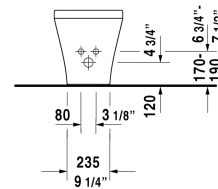

DuraStyle Bidet floorstanding # 2283100000

| < 14 5/8" X 24 3/4" Inch > |

Bidet floorstanding	Dimension	Weight	Order number
with overflow, with faucet deck, hardware included			
Colors			
00 White			
Variant			
	14 5/8" X 24 3/4" Inch	60 lb	2283100000
Sanitary ceramics with the special WonderGliss surface finish will remain clean and attractive-looking for a long time to come. When ordering WonderGliss please add a "1" as eleventh digit to the model number.			
Siphon for bidet with extended outlet pipe	1 1/4" x 19 3/4" Inch	1.3 lb	005027

All drawings contain the necessary measurements which are subject to standard tolerances. They are stated in inch & mm and are non-binding. Exact measurements, in particular for customized installation scenarios, can only be taken from the finished ceramic piece.