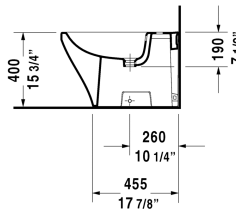

DuraStyle Bidet floorstanding # 2283100000

| < 14 5/8" X 24 3/4" Inch > |

Bidet floorstanding	Dimension	Weight	Order number
with overflow, with faucet deck, hardware included			
Colors			
00 White			
Variant			
	14 5/8" X 24 3/4" Inch	60 lb	2283100000
Sanitary ceramics with the special WonderGliss surface finish will remain clean and attractive-looking for a long time to come. When ordering WonderGliss please add a "1" as eleventh digit to the model number.			
Siphon for bidet with extended outlet pipe	1 1/4" x 19 3/4" Inch	1.3 lb	005027

All drawings contain the necessary measurements which are subject to standard tolerances. They are stated in inch & mm and are non-binding. Exact measurements, in particular for customized installation scenarios, can only be taken from the finished ceramic piece.