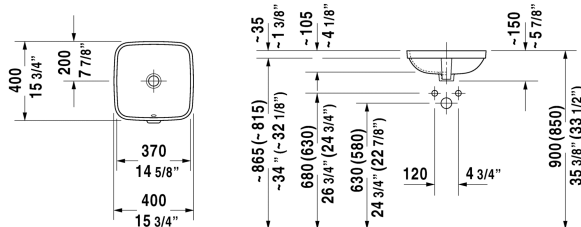

DuraStyle Vanity basin # 0373370017

| < 14 5/8" Inch > |

Vanity basin	Dimension	Weight	Order number
undermount basin, with overflow, hardware included, without faucet deck, cUPC® listed*, 14 5/8" Inch			
Colors			
00 White			
Variant			
☒	14 5/8" x 14 5/8" Inch	13.7 lb	0373370017
Infobox			
* Complies with following standards: ASME A112.19.2/CSA B45.1, Measurements of undercounter models represent interior measurements			
Sanitary ceramics with the special WonderGliss surface finish will remain clean and attractive-looking for a long time to come. When ordering WonderGliss please add a "1" as eleventh digit to the model number.			

All drawings contain the necessary measurements which are subject to standard tolerances. They are stated in inch & mm and are non-binding. Exact measurements, in particular for customized installation scenarios, can only be taken from the finished ceramic piece.