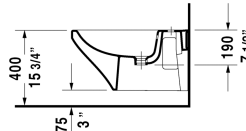

DuraStyle Bidet wall-mounted # 2286150000

| < 14 5/8" Inch > |

Bidet wall-mounted	Dimension	Weight	Order number
with overflow, with faucet deck, cUPC® listed*, Durafix included			
Colors			
00 White			
Variant			
	14 5/8" x 24 3/8" Inch	48.6 lb	2286150000
Infobox			
* Complies with following standards: ASME A112.19.2/CSA B45.1, In-wall carrier required for installation			
Sanitary ceramics with the special WonderGliss surface finish will remain clean and attractive-looking for a long time to come. When ordering WonderGliss please add a "1" as eleventh digit to the model number.			
Siphon for bidet with extended outlet pipe	1 1/4" x 19 3/4" Inch	1.3 lb	005027
Hardware for wall-mounted bidet and wall-mounted toilet	Ø 1/2" x 7 1/8" Inch	0.4 lb	006500

All drawings contain the necessary measurements which are subject to standard tolerances. They are stated in inch & mm and are non-binding. Exact measurements, in particular for customized installation scenarios, can only be taken from the finished ceramic piece.