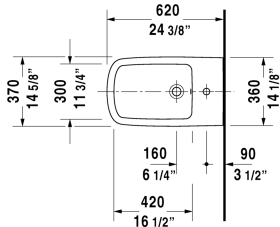

DuraStyle Bidet wall-mounted # 2286150000

| < 14 5/8" Inch > |

Bidet wall-mounted	Dimension	Weight	Order number
with overflow, with faucet deck, cUPC® listed*, Durafix included			
Colors			
00 White			
Variant			
	14 5/8" x 24 3/8" Inch	48.6 lb	2286150000
Infobox			
* Complies with following standards: ASME A112.19.2/CSA B45.1, In-wall carrier required for installation			
Sanitary ceramics with the special WonderGliss surface finish will remain clean and attractive-looking for a long time to come. When ordering WonderGliss please add a "1" as eleventh digit to the model number.			
Siphon for bidet with extended outlet pipe	1 1/4" x 19 3/4" Inch	1.3 lb	005027
Hardware for wall-mounted bidet and wall-mounted toilet	Ø 1/2" x 7 1/8" Inch	0.4 lb	006500

All drawings contain the necessary measurements which are subject to standard tolerances. They are stated in inch & mm and are non-binding. Exact measurements, in particular for customized installation scenarios, can only be taken from the finished ceramic piece.