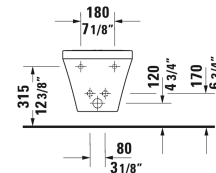

DuraStyle Bidet wall-mounted # 2286150000

| < 14 5/8" Inch > |

Bidet wall-mounted	Dimension	Weight	Order number
with overflow, with faucet deck, cUPC® listed*, Durafix included			
Colors			
00 White			
Variant			
	14 5/8" x 24 3/8" Inch	48.6 lb	2286150000
Infobox			
* Complies with following standards: ASME A112.19.2/CSA B45.1, In-wall carrier required for installation			
Sanitary ceramics with the special WonderGliss surface finish will remain clean and attractive-looking for a long time to come. When ordering WonderGliss please add a "1" as eleventh digit to the model number.			
Siphon for bidet with extended outlet pipe	1 1/4" x 19 3/4" Inch	1.3 lb	005027
Hardware for wall-mounted bidet and wall-mounted toilet	Ø 1/2" x 7 1/8" Inch	0.4 lb	006500

All drawings contain the necessary measurements which are subject to standard tolerances. They are stated in inch & mm and are non-binding. Exact measurements, in particular for customized installation scenarios, can only be taken from the finished ceramic piece.