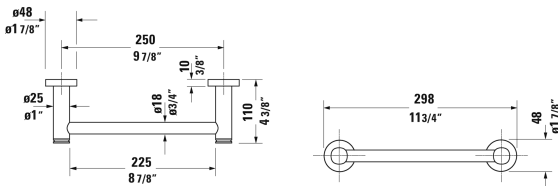

D-Code Bathtub handle # 0099141000

| < 11 3/4" Inch > |

Bathtub handle	Dimension	Weight	Order number
1 7/8" Inch			
Colors			
10 Chrome			
Variant			
	11 3/4" x 4 3/8" Inch	1.5 lb	0099141000

All drawings contain the necessary measurements which are subject to standard tolerances. They are stated in inch & mm and are non-binding. Exact measurements, in particular for customized installation scenarios, can only be taken from the finished ceramic piece.