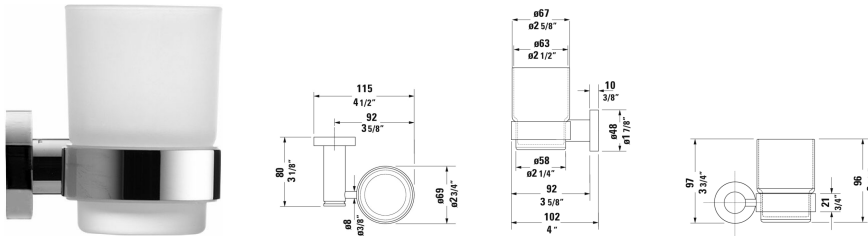

D-Code Glass holder # 0099201000

< 4 1/2" Inch >

Glass holder	Dimension	Weight	Order number
glass right, 3 3/4" Inch			
Colors			
10 Chrome			
Variant			
	4 1/2" x 4" Inch	1.3 lb	0099201000

All drawings contain the necessary measurements which are subject to standard tolerances. They are stated in inch & mm and are non-binding. Exact measurements, in particular for customized installation scenarios, can only be taken from the finished ceramic piece.