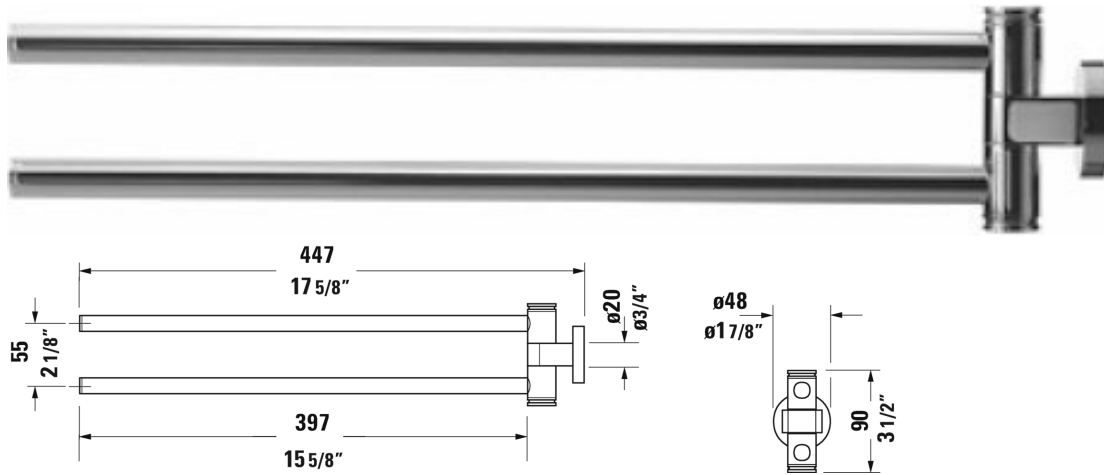

D-Code Towel rail # 0099221000

|< 1 7/8" Inch >|

Towel rail	Dimension	Weight	Order number
two swivelling arms, 3 1/2" Inch			
<b>Colors</b>			
10 Chrome			
<b>Variant</b>			
	1 7/8" x 17 5/8" Inch	2 lb	0099221000

All drawings contain the necessary measurements which are subject to standard tolerances. They are stated in inch & mm and are non-binding. Exact measurements, in particular for customized installation scenarios, can only be taken from the finished ceramic piece.