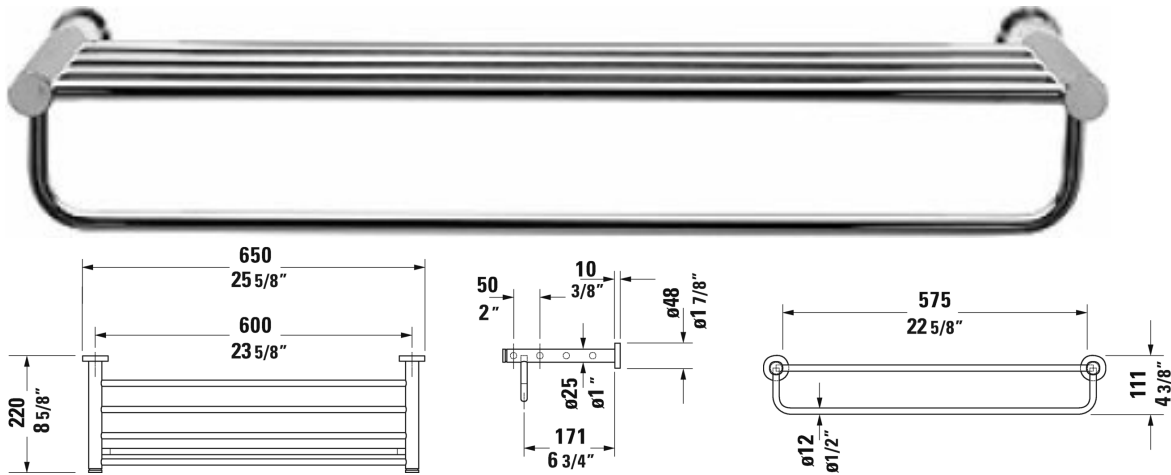

D-Code Towel shelf # 0099251000

| < 25 5/8" Inch > |

Towel shelf	Dimension	Weight	Order number
4 3/8" Inch			
Colors			
10 Chrome			
Variant			
	25 5/8" x 8 5/8" Inch	3.5 lb	0099251000

All drawings contain the necessary measurements which are subject to standard tolerances. They are stated in inch & mm and are non-binding. Exact measurements, in particular for customized installation scenarios, can only be taken from the finished ceramic piece.