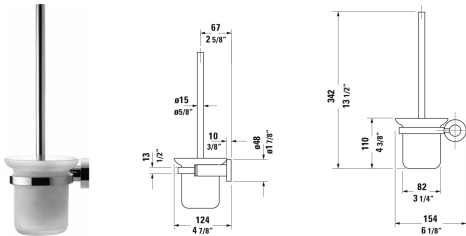

D-Code Brush set # 0099271000

|< 6 1/8" Inch >|

Brush set	Dimension	Weight	Order number
wall-mounted, 13 1/2" Inch			
Colors			
10 Chrome			
Variant			
	6 1/8" x 4 7/8" Inch	2.8 lb	0099271000

All drawings contain the necessary measurements which are subject to standard tolerances. They are stated in inch & mm and are non-binding. Exact measurements, in particular for customized installation scenarios, can only be taken from the finished ceramic piece.