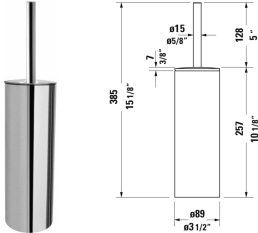

D-Code Brush set # 0099281000

|< 3 1/2" Inch >|

Brush set	Dimension	Weight	Order number
floorstanding, 3 1/2" Inch			
Colors			
10 Chrome			
Variant			
	3 1/2" x 15 1/8" Inch	2 lb	0099281000

All drawings contain the necessary measurements which are subject to standard tolerances. They are stated in inch & mm and are non-binding. Exact measurements, in particular for customized installation scenarios, can only be taken from the finished ceramic piece.