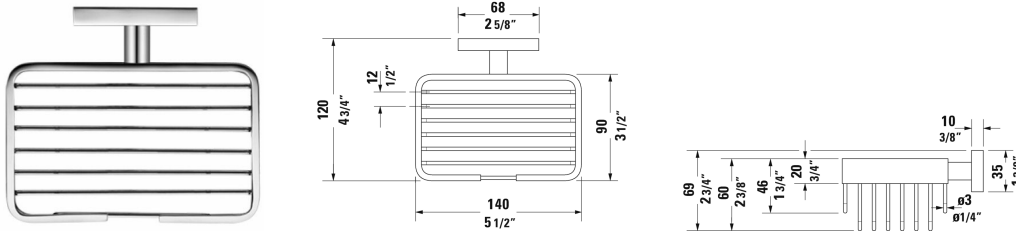

Karree Soap basket # 0099531000

|< 5 1/2" Inch >|

Soap basket	Dimension	Weight	Order number
Chrome, 2 3/4" Inch			
Colors			
10 Chrome			
Variant			
	5 1/2" x 4 3/4" Inch	1.5 lb	0099531000

All drawings contain the necessary measurements which are subject to standard tolerances. They are stated in inch & mm and are non-binding. Exact measurements, in particular for customized installation scenarios, can only be taken from the finished ceramic piece.