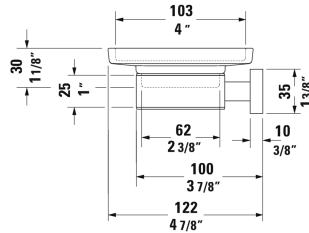

Karree Soap dish # 0099521000

|< 4 1/2" Inch >|

Soap dish	Dimension	Weight	Order number
frosted glass, Chrome, 2" Inch			
Colors			
10 Chrome			
Variant			
	4 1/2" x 4 7/8" Inch	1.8 lb	0099521000

All drawings contain the necessary measurements which are subject to standard tolerances. They are stated in inch & mm and are non-binding. Exact measurements, in particular for customized installation scenarios, can only be taken from the finished ceramic piece.