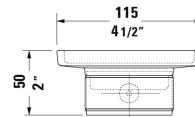

Karree Soap dish # 0099521000

|< 4 1/2" Inch >|

Soap dish	Dimension	Weight	Order number
frosted glass, Chrome, 2" Inch			
Colors			
10 Chrome			
Variant			
	4 1/2" x 4 7/8" Inch	1.8 lb	0099521000

All drawings contain the necessary measurements which are subject to standard tolerances. They are stated in inch & mm and are non-binding. Exact measurements, in particular for customized installation scenarios, can only be taken from the finished ceramic piece.