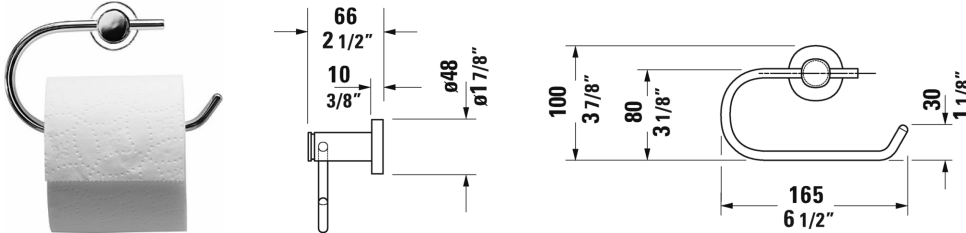

D-Code Toilet paper holder # 0099261000

|< 6 1/2" Inch >|

Toilet paper holder	Dimension	Weight	Order number
3 7/8" Inch			
Colors			
10 Chrome			
Variant			
	6 1/2" x 2 1/2" Inch	0.9 lb	0099261000

All drawings contain the necessary measurements which are subject to standard tolerances. They are stated in inch & mm and are non-binding. Exact measurements, in particular for customized installation scenarios, can only be taken from the finished ceramic piece.