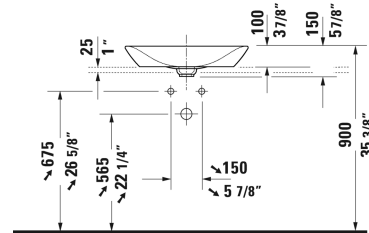

Viu Washbowl # 2358600000

| < 23 5/8" Inch > |

Washbowl	Dimension	Weight	Order number
ground, without overflow, without faucet deck, hardware included, ceramic covered slotted waste included, 23 5/8" Inch			
Colors			
00 White			
Variant			
☒	23 5/8" x 16 7/8" Inch	24.7 lb	2358600000
Sanitary ceramics with the special WonderGliss surface finish will remain clean and attractive-looking for a long time to come. When ordering WonderGliss please add a "1" as eleventh digit to the model number.			
Suitable products			
Vanity unit for console 2 drawers, upper drawer including cut-out for siphon and siphon cover, 24 3/8" x 21 5/8" Inch	24 3/8" x 21 5/8" Inch		LC5815
Vanity unit for console 2 drawers, upper drawer including cut-out for siphon and siphon cover, 28 3/8" x 21 5/8" Inch	28 3/8" x 21 5/8" Inch		LC5816
Vanity unit for console 2 drawers, upper drawer including cut-out for siphon and siphon cover, 32 1/4" x 21 5/8" Inch	32 1/4" x 21 5/8" Inch		LC5817
Vanity unit for console 2 drawers, upper drawer including cut-out for siphon and siphon cover, 36 1/4" x 21 5/8" Inch	36 1/4" x 21 5/8" Inch		LC5818
Vanity unit for console 2 drawers, upper drawer including cut-out for siphon and siphon cover, 40 1/8" x 21 5/8" Inch	40 1/8" x 21 5/8" Inch		LC5819
Console for above-counter basin and vanity basin 1 console with one cut-out, price per section of 3 7/8", basic price until 31 1/2", 1 3/4" thickness, 21 5/8" Inch	21 5/8" Inch		LC102C
Console for above-counter basin and vanity basin 1 console with two cut-outs, price per section of 3 7/8", basic price until 31 1/2", 1 3/4" thickness, 21 5/8" Inch	21 5/8" Inch		LC103C
Console for above-counter basin and vanity basin 1 console with one cut-out, price per section of 3 7/8", basic price until 31 1/2", 1 1/8" thickness, 21 5/8" Inch	21 5/8" Inch		LC106C