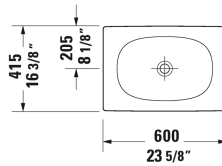

Viu Washbowl # 2358600000

| < 23 5/8" Inch > |

Washbowl	Dimension	Weight	Order number
ground, without overflow, without faucet deck, hardware included, ceramic covered slotted waste included, 23 5/8" Inch			
Colors			
00 White			
Variant			
☒	23 5/8" x 16 7/8" Inch	24.7 lb	2358600000
Sanitary ceramics with the special WonderGliss surface finish will remain clean and attractive-looking for a long time to come. When ordering WonderGliss please add a "1" as eleventh digit to the model number.			
Suitable products			
Vanity unit for console 2 drawers, upper drawer including cut-out for siphon and siphon cover, 24 3/8" x 21 5/8" Inch	24 3/8" x 21 5/8" Inch		LC5815
Vanity unit for console 2 drawers, upper drawer including cut-out for siphon and siphon cover, 28 3/8" x 21 5/8" Inch	28 3/8" x 21 5/8" Inch		LC5816
Vanity unit for console 2 drawers, upper drawer including cut-out for siphon and siphon cover, 32 1/4" x 21 5/8" Inch	32 1/4" x 21 5/8" Inch		LC5817
Vanity unit for console 2 drawers, upper drawer including cut-out for siphon and siphon cover, 36 1/4" x 21 5/8" Inch	36 1/4" x 21 5/8" Inch		LC5818
Vanity unit for console 2 drawers, upper drawer including cut-out for siphon and siphon cover, 40 1/8" x 21 5/8" Inch	40 1/8" x 21 5/8" Inch		LC5819
Console for above-counter basin and vanity basin 1 console with one cut-out, price per section of 3 7/8", basic price until 31 1/2", 1 3/4" thickness, 21 5/8" Inch	21 5/8" Inch		LC102C
Console for above-counter basin and vanity basin 1 console with two cut-outs, price per section of 3 7/8", basic price until 31 1/2", 1 3/4" thickness, 21 5/8" Inch	21 5/8" Inch		LC103C
Console for above-counter basin and vanity basin 1 console with one cut-out, price per section of 3 7/8", basic price until 31 1/2", 1 1/8" thickness, 21 5/8" Inch	21 5/8" Inch		LC106C