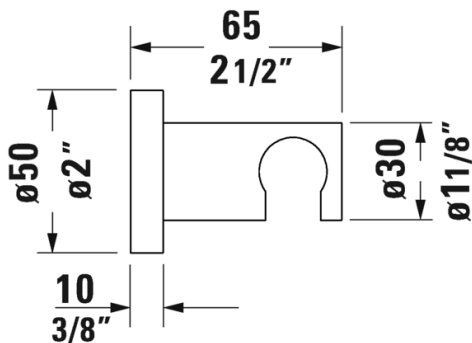

Faucet Accessories Hand shower holder # UV0620000

Hand shower holder	Dimension	Weight	Order number
fixed holding position, for shower hoses with conical nut, material: synthetic material			
Colors			
Variant			

All drawings contain the necessary measurements which are subject to standard tolerances. They are stated in inch & mm and are non-binding. Exact measurements, in particular for customized installation scenarios, can only be taken from the finished ceramic piece.

Faucet Accessories Hand shower holder # UV0620006

Hand shower holder	Dimension	Weight	Order number
round escutcheon, fixed holding position, for shower hoses with conical nut, material: brass			
Colors			
Variant			

Faucet Accessories Hand shower holder # UV0620025

Hand shower holder	Dimension	Weight	Order number
square escutcheon, for shower hoses with conical nut, material: brass			
Colors			
Variant			

All drawings contain the necessary measurements which are subject to standard tolerances. They are stated in inch & mm and are non-binding. Exact measurements, in particular for customized installation scenarios, can only be taken from the finished ceramic piece.