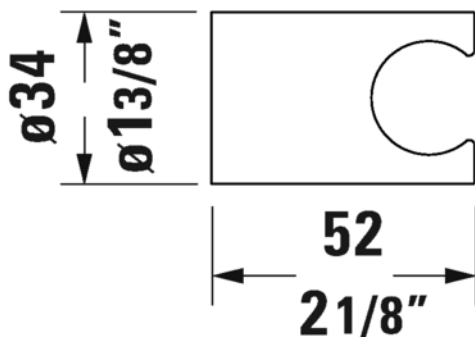

Faucet Accessories Hand shower holder # UV0620000

Hand shower holder	Dimension	Weight	Order number
fixed holding position, for shower hoses with conical nut, material: synthetic material			
Colors			
Variant			

All drawings contain the necessary measurements which are subject to standard tolerances. They are stated in inch & mm and are non-binding. Exact measurements, in particular for customized installation scenarios, can only be taken from the finished ceramic piece.

Faucet Accessories Hand shower holder # UV0620006

Hand shower holder	Dimension	Weight	Order number
round escutcheon, fixed holding position, for shower hoses with conical nut, material: brass			
Colors			
Variant			

Faucet Accessories Hand shower holder # UV0620025

Hand shower holder	Dimension	Weight	Order number
square escutcheon, for shower hoses with conical nut, material: brass			
Colors			
Variant			

All drawings contain the necessary measurements which are subject to standard tolerances. They are stated in inch & mm and are non-binding. Exact measurements, in particular for customized installation scenarios, can only be taken from the finished ceramic piece.