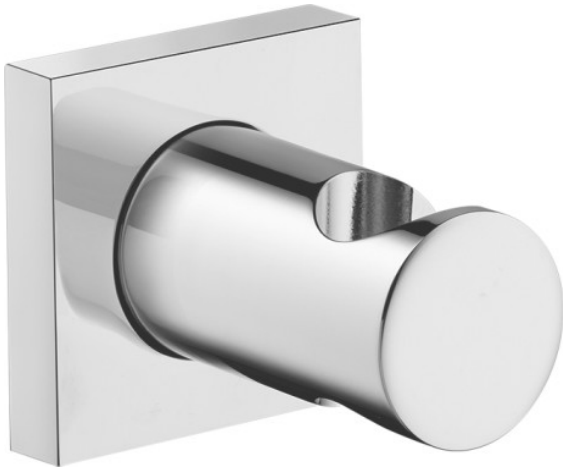

Faucet Accessories Hand shower holder # UV0620000

Hand shower holder	Dimension	Weight	Order number
fixed holding position, for shower hoses with conical nut, material: synthetic material			
Colors			
Variant			

Faucet Accessories Hand shower holder # UV0620006

Hand shower holder	Dimension	Weight	Order number
round escutcheon, fixed holding position, for shower hoses with conical nut, material: brass			
Colors			
Variant			

Faucet Accessories Hand shower holder # UV0620025

Hand shower holder	Dimension	Weight	Order number
square escutcheon, for shower hoses with conical nut, material: brass			
Colors			
Variant			

All drawings contain the necessary measurements which are subject to standard tolerances. They are stated in inch & mm and are non-binding. Exact measurements, in particular for customized installation scenarios, can only be taken from the finished ceramic piece.