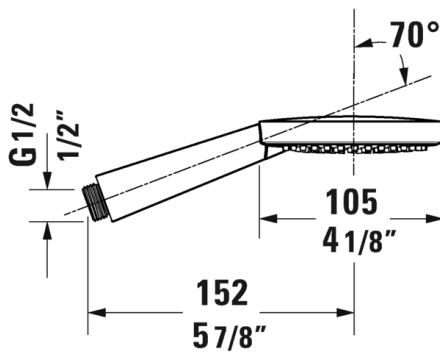

Faucet Accessories Hand shower Ø 4 1/4" # UV0650009

Hand shower Ø 4 1/4"	Dimension	Weight	Order number
connection thread 1/2", silicon nubs for easy cleaning, spray mode adjustment by turning shower plate, 3 spray modes, Chrome finish			
Colors			
Variant			

All drawings contain the necessary measurements which are subject to standard tolerances. They are stated in inch & mm and are non-binding. Exact measurements, in particular for customized installation scenarios, can only be taken from the finished ceramic piece.

Faucet Accessories Hand shower Air Ø 4 1/8" # UV0650010

Hand shower Air Ø 4 1/8"	Dimension	Weight	Order number
connection thread 1/2", silicon nubs for easy cleaning, 1 spray mode, with air function, Chrome finish			
Colors			
Variant			

Stick hand shower	Dimension	Weight	Order number
connection thread 1/2", silicon nubs for easy cleaning, 1 spray mode, 7 1/4" Inch			
Colors			
Variant			

All drawings contain the necessary measurements which are subject to standard tolerances. They are stated in inch & mm and are non-binding. Exact measurements, in particular for customized installation scenarios, can only be taken from the finished ceramic piece.