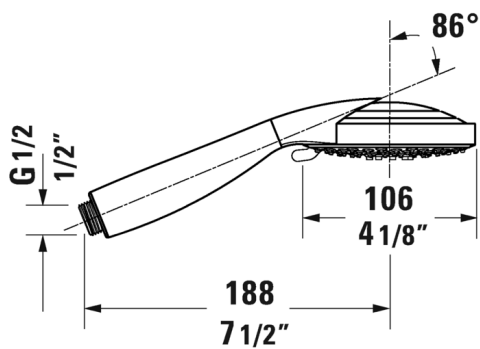

Faucet Accessories Hand shower Ø 4 1/4" # UV0650009

Hand shower Ø 4 1/4"	Dimension	Weight	Order number
connection thread 1/2", silicon nubs for easy cleaning, spray mode adjustment by turning shower plate, 3 spray modes, Chrome finish			
Colors			
Variant			

All drawings contain the necessary measurements which are subject to standard tolerances. They are stated in inch & mm and are non-binding. Exact measurements, in particular for customized installation scenarios, can only be taken from the finished ceramic piece.

Faucet Accessories Hand shower Air Ø 4 1/8" # UV0650010

Hand shower Air Ø 4 1/8"	Dimension	Weight	Order number
connection thread 1/2", silicon nubs for easy cleaning, 1 spray mode, with air function, Chrome finish			
Colors			
Variant			

Stick hand shower	Dimension	Weight	Order number
connection thread 1/2", silicon nubs for easy cleaning, 1 spray mode, 7 1/4" Inch			
Colors			
Variant			

All drawings contain the necessary measurements which are subject to standard tolerances. They are stated in inch & mm and are non-binding. Exact measurements, in particular for customized installation scenarios, can only be taken from the finished ceramic piece.