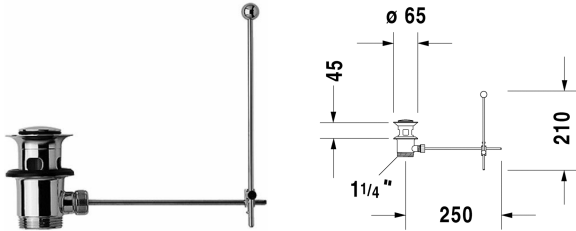

Accessories Pop-up basin waste # 005051

|< 2" Inch >|

Pop-up basin waste	Dimension	Weight	Order number
with vertical lever***			
Colors			
Variant			

*All drawings contain the necessary measurements which are subject to standard tolerances. They are stated in inch & mm and are non-binding. Exact measurements, in particular for customized installation scenarios, can only be taken from the finished ceramic piece.*