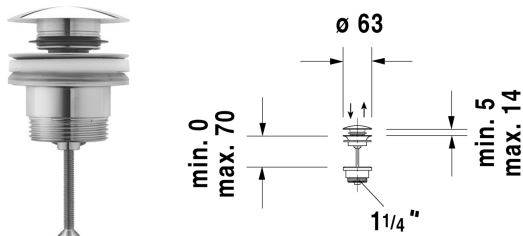

Accessories Push button drain assembly \*\*\* # 005052

| < 2" Inch > |

Push button drain assembly ***	Dimension	Weight	Order number
for washbasins with overflow			
<b>Colors</b>			
<b>Variant</b>			
<b>Infobox</b>			
In combination with pop-up basin waste or push-open valve, the flow capacity of max. 2 gallons per minute per faucet should not be exceeded			

*All drawings contain the necessary measurements which are subject to standard tolerances. They are stated in inch & mm and are non-binding. Exact measurements, in particular for customized installation scenarios, can only be taken from the finished ceramic piece.*