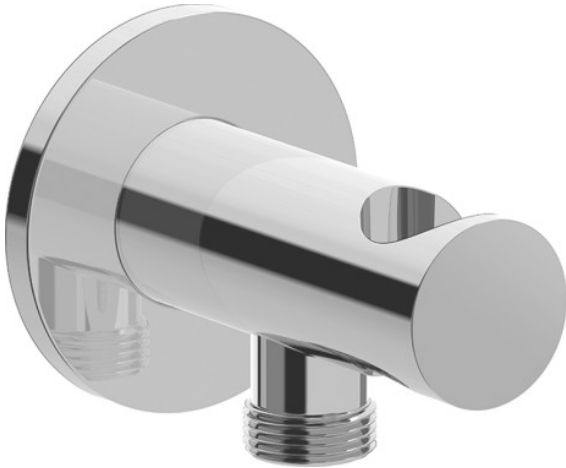

Faucet Accessories Wall outlet # UV0630007

Wall outlet	Dimension	Weight	Order number
round escutcheon, with hand shower holder , check valve in hose connection, fixed holding position			
Colors			
Variant			

Faucet Accessories Wall outlet # UV0630025

Wall outlet	Dimension	Weight	Order number
square escutcheon, check valve in hose connection			
Colors			
Variant			

All drawings contain the necessary measurements which are subject to standard tolerances. They are stated in inch & mm and are non-binding. Exact measurements, in particular for customized installation scenarios, can only be taken from the finished ceramic piece.

Faucet Accessories Wall outlet # UV0630026

Wall outlet	Dimension	Weight	Order number
square escutcheon, with hand shower holder , check valve in hose connection, fixed holding position			
Colors			
Variant			