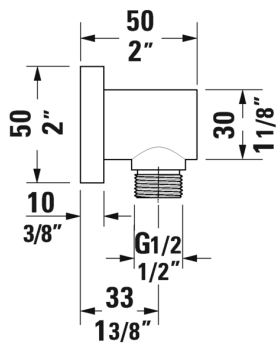

All drawings contain the necessary measurements which are subject to standard tolerances. They are stated in inch & mm and are non-binding. Exact measurements, in particular for customized installation scenarios, can only be taken from the finished ceramic piece.

Faucet Accessories Wall outlet # UV0630025

Wall outlet	Dimension	Weight	Order number
square escutcheon, check valve in hose connection			
Colors			
Variant			

All drawings contain the necessary measurements which are subject to standard tolerances. They are stated in inch & mm and are non-binding. Exact measurements, in particular for customized installation scenarios, can only be taken from the finished ceramic piece.

Faucet Accessories Wall outlet # UV0630026

Wall outlet	Dimension	Weight	Order number
square escutcheon, with hand shower holder , check valve in hose connection, fixed holding position			
Colors			
Variant			