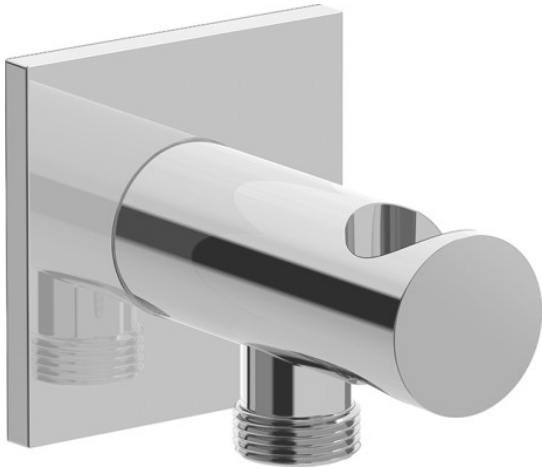

Faucet Accessories Wall outlet # UV0630007

Wall outlet	Dimension	Weight	Order number
round escutcheon, with hand shower holder , check valve in hose connection, fixed holding position			
Colors			
Variant			

Faucet Accessories Wall outlet # UV0630025

Wall outlet	Dimension	Weight	Order number
square escutcheon, check valve in hose connection			
Colors			
Variant			

All drawings contain the necessary measurements which are subject to standard tolerances. They are stated in inch & mm and are non-binding. Exact measurements, in particular for customized installation scenarios, can only be taken from the finished ceramic piece.

Faucet Accessories Wall outlet # UV0630026

Wall outlet	Dimension	Weight	Order number
square escutcheon, with hand shower holder , check valve in hose connection, fixed holding position			
Colors			
Variant			