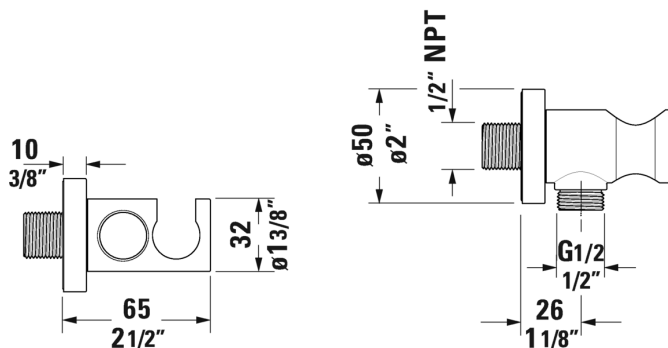

Faucet Accessories Wall outlet # UV0630007

Wall outlet	Dimension	Weight	Order number
round escutcheon, with hand shower holder , check valve in hose connection, fixed holding position			
Colors			
Variant			

All drawings contain the necessary measurements which are subject to standard tolerances. They are stated in inch & mm and are non-binding. Exact measurements, in particular for customized installation scenarios, can only be taken from the finished ceramic piece.

Faucet Accessories Wall outlet # UV0630025

Wall outlet	Dimension	Weight	Order number
square escutcheon, check valve in hose connection			
Colors			
Variant			

All drawings contain the necessary measurements which are subject to standard tolerances. They are stated in inch & mm and are non-binding. Exact measurements, in particular for customized installation scenarios, can only be taken from the finished ceramic piece.