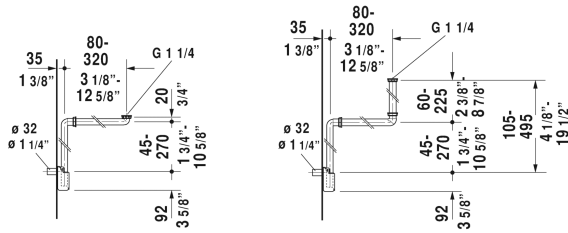

Accessories Space-saving siphon # 005076

|< 1 1/4" Inch >|

Space-saving siphon	Dimension	Weight	Order number
Colors			
Variant			
Infobox			
For vanity units the space-saving siphon is recommended			

All drawings contain the necessary measurements which are subject to standard tolerances. They are stated in inch & mm and are non-binding. Exact measurements, in particular for customized installation scenarios, can only be taken from the finished ceramic piece.