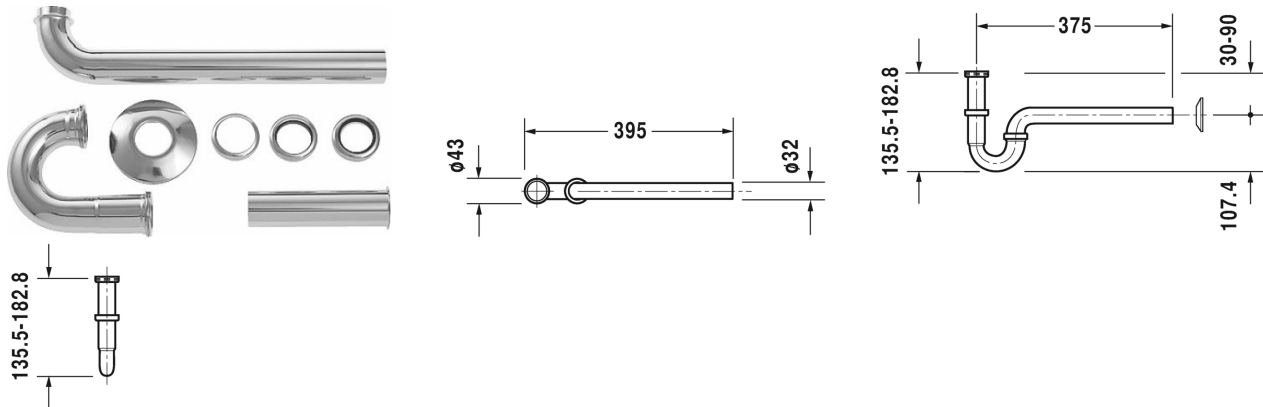

Accessories Siphon for washbasin # 005026

| < 1 1/4" Inch > |

Siphon for washbasin	Dimension	Weight	Order number
with outlet pipe 11 3/4"			
Colors			
Variant			

All drawings contain the necessary measurements which are subject to standard tolerances. They are stated in inch & mm and are non-binding. Exact measurements, in particular for customized installation scenarios, can only be taken from the finished ceramic piece.