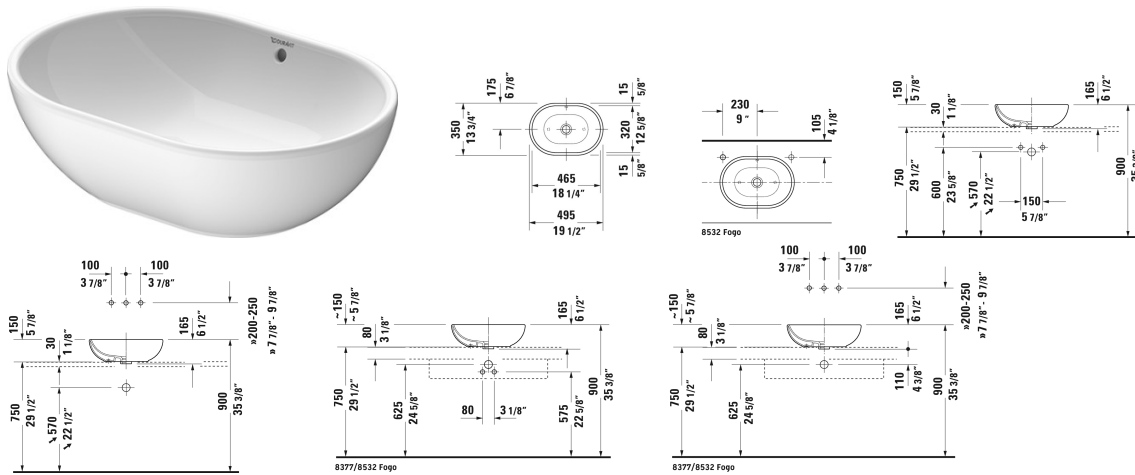

Bathroom_Foster Washbowl # 0335500000

| < 19 1/2" Inch > |

Washbowl	Dimension	Weight	Order number
with overflow, without faucet deck, hardware included, cUPC® listed*, 19 1/2" Inch			
Colors			
00 White			
Variant			
	19 1/2" x 13 3/4" Inch	19.6 lb	0335500000
Infobox			
* Complies with following standards: ASME A112.19.2/CSA B45.1			
Sanitary ceramics with the special WonderGliss surface finish will remain clean and attractive-looking for a long time to come. When ordering WonderGliss please add a "1" as eleventh digit to the model number.			
Push button drain assembly for washbasins with overflow	2" Inch	0.8 lb	005052
Suitable products			
Vanity unit for console Compact 2 drawers, upper drawer including cut-out for siphon and siphon cover, 24 3/8" x 18 7/8" Inch	24 3/8" x 18 7/8" Inch		LC5805
Vanity unit for console Compact 2 drawers, upper drawer including cut-out for siphon and siphon cover, 28 3/8" x 18 7/8" Inch	28 3/8" x 18 7/8" Inch		LC5806

All drawings contain the necessary measurements which are subject to standard tolerances. They are stated in inch & mm and are non-binding. Exact measurements, in particular for customized installation scenarios, can only be taken from the finished ceramic piece.