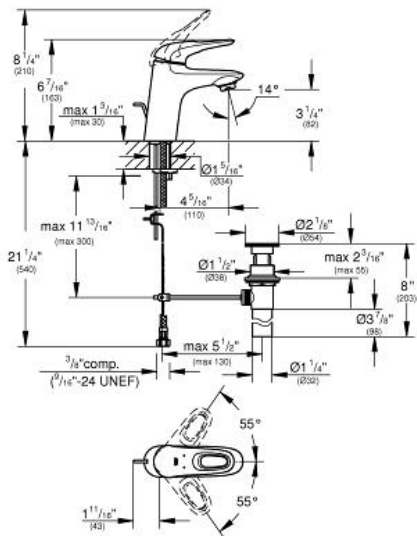

# EUROSTYLE Single-Handle Bathroom Faucet S-Size

MODEL # 23577003

Pure Freude  
an Wasser

### Standard Specification:

- Single hole installation
- Metal lever
- **GROHE SilkMove** 1.4" (35 mm) ceramic cartridge
- With temperature limiter
- Adjustable flow rate limiter
- **GROHE StarLight** chrome finish
- **GROHE EcoJoy** Mousseur 1.2 gpm
- Includes waste-set drain assembly
- Stainless steel flex lines
- **GROHE QuickFix** rapid installation system