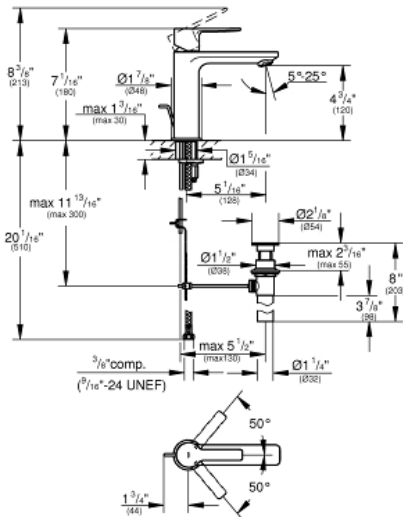

23 824

LINEARE™

SINGLE HOLE SINGLE-HANDLE XS-SIZE BATHROOM FAUCET 4.5 L/MIN (1.2 GPM)

Pure Freude
an Wasser

STANDARD SPECIFICATION:

- GROHE SilkMove®
- GROHE StarLight®
- GROHE EcoJoy™
- GROHE QuickFix® Plus installation
- GROHE AquaGuide adjustable aerator 20°-40°
- 7 3/8" Faucet height (open position)
- 6 1/8" Faucet height (closed position)
- 4 3/16" Spout reach
- 3 3/4" Aerator height
- Solid brass construction with metal lever
- 23 1/2" Nylon braided flex hoses
- CALGreen/CEC compliant
- 4.5 L/min (1.2 gpm) (WaterSense)

23 824

LINEARE™

SINGLE HOLE SINGLE-HANDLE XS-SIZE
BATHROOM FAUCET 4.5 L/MIN (1.2 GPM)

Pure Freude
an Wasser

TECHNICAL DATA:

Product Height	6-1/8 in
Product Length	6 in
Product Width	1-3/4 in
Fitting Spout Height	3-3/4 in
Fitting Spout Reach	4-3/16 in
Fitting Handle Height	6-1/8 in
GPM (Min)-GPM (Max)	4.5 L/min (1.2 gpm)°
Fitting No of Holes Required	1

LINEARE Single-Handle Bathroom Faucet S- Size

MODEL # 2379400A

Pure Freude
an Wasser

GROHE

Product Description:

LINEARE

Single-Handle Bathroom Faucet S-Size

Standard Specification:

- Single hole installation
- Metal lever handle
- **GROHE SilkMove** 1.1" (28 mm) ceramic cartridge
- With temperature limiter
- **GROHE StarLight** chrome finish
- Includes waste-set drain assembly
- **GROHE AquaGuide** adjustable flow control
- Flexible hose connections
- **GROHE QuickFix** installation system