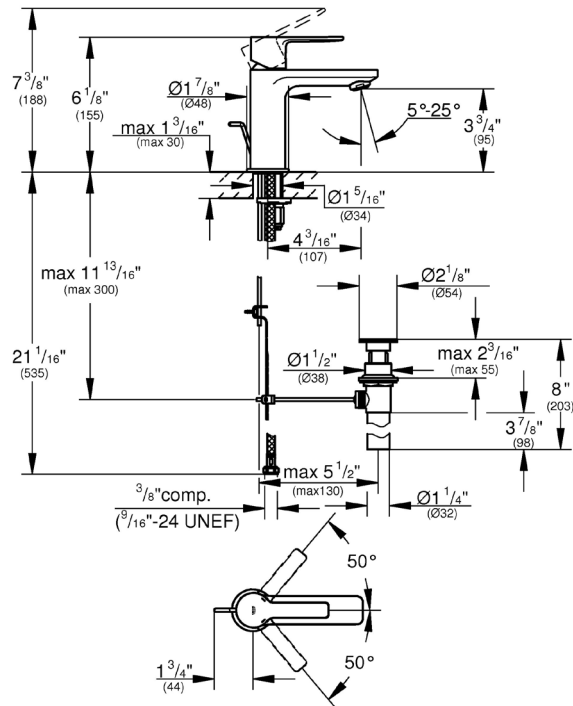

23 824

LINEARE™

SINGLE HOLE SINGLE-HANDLE XS-SIZE BATHROOM FAUCET 4.5 L/MIN (1.2 GPM)

Pure Freude
an Wasser

STANDARD SPECIFICATION:

- GROHE SilkMove®
- GROHE StarLight®
- GROHE EcoJoy™
- GROHE QuickFix® Plus installation
- GROHE AquaGuide adjustable aerator 20°-40°
- 7 3/8" Faucet height (open position)
- 6 1/8" Faucet height (closed position)
- 4 3/16" Spout reach
- 3 3/4" Aerator height
- Solid brass construction with metal lever
- 23 1/2" Nylon braided flex hoses
- CALGreen/CEC compliant
- 4.5 L/min (1.2 gpm) (WaterSense)

23 824

LINEARE™

SINGLE HOLE SINGLE-HANDLE XS-SIZE
BATHROOM FAUCET 4.5 L/MIN (1.2 GPM)

Pure Freude
an Wasser

TECHNICAL DATA:

Product Height	6-1/8 in
Product Length	6 in
Product Width	1-3/4 in
Fitting Spout Height	3-3/4 in
Fitting Spout Reach	4-3/16 in
Fitting Handle Height	6-1/8 in
GPM (Min)-GPM (Max)	4.5 L/min (1.2 gpm)°
Fitting No of Holes Required	1

LINEARE Single-Handle Bathroom Faucet S- Size

MODEL # 2379400A

Pure Freude
an Wasser

GROHE

Product Description:

LINEARE

Single-Handle Bathroom Faucet S-Size

Standard Specification:

- Single hole installation
- Metal lever handle
- **GROHE SilkMove** 1.1" (28 mm) ceramic cartridge
- With temperature limiter
- **GROHE StarLight** chrome finish
- Includes waste-set drain assembly
- **GROHE AquaGuide** adjustable flow control
- Flexible hose connections
- **GROHE QuickFix** installation system