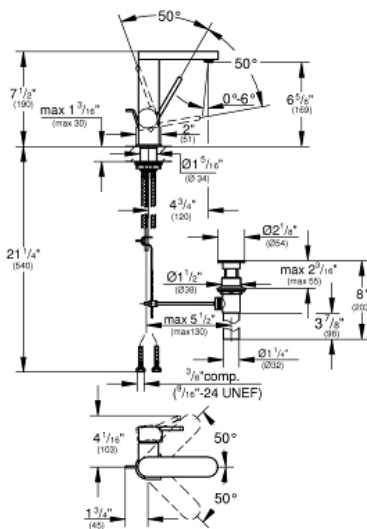

GROHE PLUS Single-Handle Bathroom Faucet M-Size

MODEL # 23956003

Pure Freude
an Wasser

GROHE

Product Description:
GROHE PLUS
Single-Handle Bathroom Faucet M-Size

- Standard Specification:**
- Single hole installation
 - Metal lever handle
 - **GROHE SilkMove** 1.1" (28 mm) ceramic cartridge
 - With temperature limiter
 - **GROHE StarLight** chrome finish
 - **GROHE EcoJoy**
 - **GROHE AquaGuide** adjustable flow control
 - **GROHE QuickFix** installation system
 - Swivel spout with easy docking
 - Swivel area 90°
 - Includes waste-set drain assembly
 - Stainless steel flex lines
 - Max flow rate: 1.2 gpm (4.56 L/min)

- Applicable Codes & Standards:**
- Energy Policy Act of 1992
 - NSF 61
 - ASME A112.18.1/CSA B125.1
 - US Federal and State material regulations
 - EPA WaterSense®
 - CalGreen
 - LOGO CEC

Color:
□ 23956003 StarLight Chrome