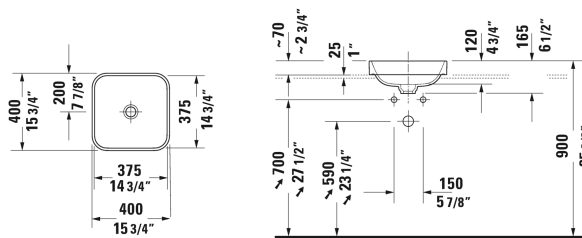

Happy D.2 Plus Washbowl # 235940..00 / 235940..00 / 235940..00

< 15 3/4" Inch >

Washbowl	Dimension	Weight	Order number
ground, without overflow, without faucet deck, hardware included, ceramic covered slotted waste included, 15 3/4" Inch			
Colors			
00 White 13 Anthracite Matte 61 White/Anthracite Matte			
Variant			
☒ inside color White, outside color White	15 3/4" x 15 3/4" Inch	16.1 lb	235940..00
☒ inside color Anthracite Matte, outside color Anthracite Matte	15 3/4" x 15 3/4" Inch	16.1 lb	235940..00
☒ inside color White, outside color Anthracite Matte	15 3/4" x 15 3/4" Inch	16.1 lb	235940..00
Sanitary ceramics with the special WonderGliss surface finish will remain clean and attractive-looking for a long time to come. When ordering WonderGliss please add a "1" as eleventh digit to the model number.			
Design Siphon		3.3 lb	005036
Suitable products			
Vanity unit for console Compact 2 drawers, upper drawer including cut-out for siphon and siphon cover, 24 3/8" x 18 7/8" Inch	24 3/8" x 18 7/8" Inch		LC5805
Vanity unit for console Compact 2 drawers, upper drawer including cut-out for siphon and siphon cover, 28 3/8" x 18 7/8" Inch	28 3/8" x 18 7/8" Inch		LC5806
Vanity unit for console Compact 2 drawers, upper drawer including cut-out for siphon and siphon cover, 32 1/4" x 18 7/8" Inch	32 1/4" x 18 7/8" Inch		LC5807
Vanity unit for console Compact 2 drawers, upper drawer including cut-out for siphon and siphon cover, 36 1/4" x 18 7/8" Inch	36 1/4" x 18 7/8" Inch		LC5808
Vanity unit for console Compact 2 drawers, upper drawer including cut-out for siphon and siphon cover, 40 1/8" x 18 7/8" Inch	40 1/8" x 18 7/8" Inch		LC5809

All drawings contain the necessary measurements which are subject to standard tolerances. They are stated in inch & mm and are non-binding. Exact measurements, in particular for customized installation scenarios, can only be taken from the finished ceramic piece.