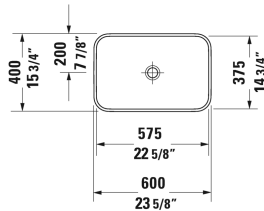

Happy D.2 Plus Washbowl # 235960..00 / 235960..00 / 235960..00

< 23 5/8" Inch >

Washbowl	Dimension	Weight	Order number
ground, without overflow, without faucet deck, hardware included, ceramic covered slotted waste included, 23 5/8" Inch			
Colors			
00 White 13 Anthracite Matte 61 White/Anthracite Matte			
Variant			
☒ inside color White, outside color White	23 5/8" x 15 3/4" Inch	22.9 lb	235960..00
☒ inside color Anthracite Matte, outside color Anthracite Matte	23 5/8" x 15 3/4" Inch	22.9 lb	235960..00
☒ inside color White, outside color Anthracite Matte	23 5/8" x 15 3/4" Inch	22.9 lb	235960..00
Sanitary ceramics with the special WonderGliss surface finish will remain clean and attractive-looking for a long time to come. When ordering WonderGliss please add a "1" as eleventh digit to the model number.			
Design Siphon		3.3 lb	005036
Suitable products			
Vanity unit for console Compact 2 drawers, upper drawer including cut-out for siphon and siphon cover, 28 3/8" x 18 7/8" Inch	28 3/8" x 18 7/8" Inch		LC5806
Vanity unit for console Compact 2 drawers, upper drawer including cut-out for siphon and siphon cover, 32 1/4" x 18 7/8" Inch	32 1/4" x 18 7/8" Inch		LC5807
Vanity unit for console Compact 2 drawers, upper drawer including cut-out for siphon and siphon cover, 36 1/4" x 18 7/8" Inch	36 1/4" x 18 7/8" Inch		LC5808
Vanity unit for console Compact 2 drawers, upper drawer including cut-out for siphon and siphon cover, 40 1/8" x 18 7/8" Inch	40 1/8" x 18 7/8" Inch		LC5809
Vanity unit for console 2 drawers, upper drawer including cut-out for siphon and siphon cover, 28 3/8" x 21 5/8" Inch	28 3/8" x 21 5/8" Inch		LC5816
Vanity unit for console 2 drawers, upper drawer including cut-out for siphon and siphon cover, 32 1/4" x 21 5/8" Inch	32 1/4" x 21 5/8" Inch		LC5817