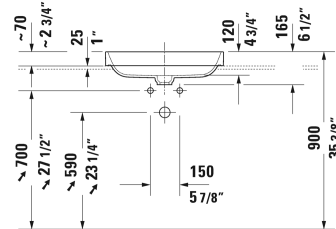

Happy D.2 Plus Washbowl # 235960..00 / 235960..00 / 235960..00

< 23 5/8" Inch >

Washbowl	Dimension	Weight	Order number
ground, without overflow, without faucet deck, hardware included, ceramic covered slotted waste included, 23 5/8" Inch			
Colors			
00 White 13 Anthracite Matte 61 White/Anthracite Matte			
Variant			
☒ inside color White, outside color White	23 5/8" x 15 3/4" Inch	22.9 lb	235960..00
☒ inside color Anthracite Matte, outside color Anthracite Matte	23 5/8" x 15 3/4" Inch	22.9 lb	235960..00
☒ inside color White, outside color Anthracite Matte	23 5/8" x 15 3/4" Inch	22.9 lb	235960..00
Sanitary ceramics with the special WonderGliss surface finish will remain clean and attractive-looking for a long time to come. When ordering WonderGliss please add a "1" as eleventh digit to the model number.			
Design Siphon		3.3 lb	005036
Suitable products			
Vanity unit for console Compact 2 drawers, upper drawer including cut-out for siphon and siphon cover, 28 3/8" x 18 7/8" Inch	28 3/8" x 18 7/8" Inch		LC5806
Vanity unit for console Compact 2 drawers, upper drawer including cut-out for siphon and siphon cover, 32 1/4" x 18 7/8" Inch	32 1/4" x 18 7/8" Inch		LC5807
Vanity unit for console Compact 2 drawers, upper drawer including cut-out for siphon and siphon cover, 36 1/4" x 18 7/8" Inch	36 1/4" x 18 7/8" Inch		LC5808
Vanity unit for console Compact 2 drawers, upper drawer including cut-out for siphon and siphon cover, 40 1/8" x 18 7/8" Inch	40 1/8" x 18 7/8" Inch		LC5809
Vanity unit for console 2 drawers, upper drawer including cut-out for siphon and siphon cover, 28 3/8" x 21 5/8" Inch	28 3/8" x 21 5/8" Inch		LC5816
Vanity unit for console 2 drawers, upper drawer including cut-out for siphon and siphon cover, 32 1/4" x 21 5/8" Inch	32 1/4" x 21 5/8" Inch		LC5817