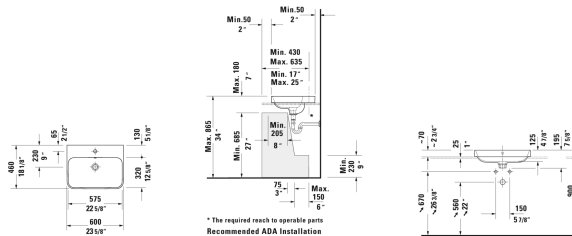

All drawings contain the necessary measurements which are subject to standard tolerances. They are stated in inch & mm and are non-binding. Exact measurements, in particular for customized installation scenarios, can only be taken from the finished ceramic piece.

Happy D.2 Plus Washbowl ♿ # 236060..00 / 236060..00 / 236060..00 / 236060..60 / 236060..60 / 236060..60

< 23 5/8" Inch >

Washbowl	Dimension	Weight	Order number
ground, with overflow, with faucet deck, back side unglazed, hardware included, ceramic covered push-open waste included, 23 5/8" Inch			
Colors			
00 White 13 Anthracite Matte 61 White/Anthracite Matte			
Variant			
● inside color White, outside color White	23 5/8" x 18 1/8" Inch	29.8 lb	236060..00
● inside color Anthracite Matte, outside color Anthracite Matte	23 5/8" x 18 1/8" Inch	29.8 lb	236060..00
● inside color White, outside color Anthracite Matte	23 5/8" x 18 1/8" Inch	29.8 lb	236060..00
⊗ inside color White, outside color White	23 5/8" x 18 1/8" Inch	29.8 lb	236060..60
⊗ inside color Anthracite Matte, outside color Anthracite Matte	23 5/8" x 18 1/8" Inch	29.8 lb	236060..60
⊗ inside color White, outside color Anthracite Matte	23 5/8" x 18 1/8" Inch	29.8 lb	236060..60
Sanitary ceramics with the special WonderGliss surface finish will remain clean and attractive-looking for a long time to come. When ordering WonderGliss please add a "1" as eleventh digit to the model number.			
Design Siphon		3.3 lb	005036
Suitable products			
Vanity unit for console Compact 2 drawers, upper drawer including cut-out for siphon and siphon cover, 28 3/8" x 18 7/8" Inch	28 3/8" x 18 7/8" Inch		LC5806
Vanity unit for console Compact 2 drawers, upper drawer including cut-out for siphon and siphon cover, 32 1/4" x 18 7/8" Inch	32 1/4" x 18 7/8" Inch		LC5807
Vanity unit for console Compact 2 drawers, upper drawer including cut-out for siphon and siphon cover, 36 1/4" x 18 7/8" Inch	36 1/4" x 18 7/8" Inch		LC5808