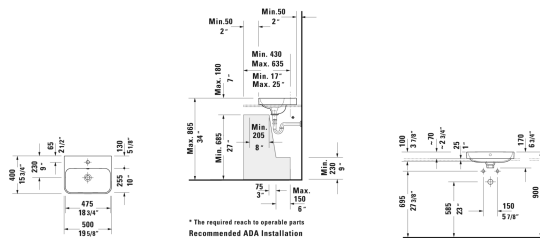

Happy D.2 Plus Washbowl # 236050..00 / 236050..00 / 236050..00 / 236050..60 / 236050..60 / 236050..60

< 19 5/8" Inch >

Washbowl	Dimension	Weight	Order number
ground, with overflow, with faucet deck, back side unglazed, hardware included, ceramic covered push-open waste included, 19 5/8" Inch			
Colors			
00 White 13 Anthracite Matte 61 White/Anthracite Matte			
Variant			
● inside color White, outside color White	19 5/8" x 15 3/4" Inch	20.9 lb	236050..00
● inside color Anthracite Matte, outside color Anthracite Matte	19 5/8" x 15 3/4" Inch	20.9 lb	236050..00
● inside color White, outside color Anthracite Matte	19 5/8" x 15 3/4" Inch	20.9 lb	236050..00
⊗ inside color White, outside color White	19 5/8" x 15 3/4" Inch	20.9 lb	236050..60
⊗ inside color Anthracite Matte, outside color Anthracite Matte	19 5/8" x 15 3/4" Inch	20.9 lb	236050..60
⊗ inside color White, outside color Anthracite Matte	19 5/8" x 15 3/4" Inch	20.9 lb	236050..60
Sanitary ceramics with the special WonderGliss surface finish will remain clean and attractive-looking for a long time to come. When ordering WonderGliss please add a "1" as eleventh digit to the model number.			
Design Siphon		3.3 lb	005036
Suitable products			
Vanity unit for console Compact 2 drawers, upper drawer including cut-out for siphon and siphon cover, 24 3/8" x 18 7/8" Inch	24 3/8" x 18 7/8" Inch		LC5805
Vanity unit for console Compact 2 drawers, upper drawer including cut-out for siphon and siphon cover, 28 3/8" x 18 7/8" Inch	28 3/8" x 18 7/8" Inch		LC5806
Vanity unit for console Compact 2 drawers, upper drawer including cut-out for siphon and siphon cover, 32 1/4" x 18 7/8" Inch	32 1/4" x 18 7/8" Inch		LC5807

All drawings contain the necessary measurements which are subject to standard tolerances. They are stated in inch & mm and are non-binding. Exact measurements, in particular for customized installation scenarios, can only be taken from the finished ceramic piece.