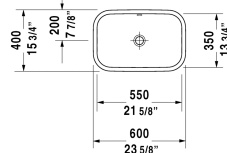

Happy D.2 Washbowl # 2314600000

< 23 5/8" Inch >

Washbowl	Dimension	Weight	Order number
ground, with overflow, without faucet deck, hardware included, overflow clip Chrome included, cUPC® listed*, 23 5/8" Inch			
Colors			
00 White			
Variant			
☒	23 5/8" x 15 3/4" Inch	30 lb	2314600000
Infobox			
* Complies with following standards: ASME A112.19.2/CSA B45.1			
Push button drain assembly for washbasins with overflow	2" Inch	0.8 lb	005052
Suitable products			
Vanity unit for console 2 drawers, upper drawer including cut-out for siphon and siphon cover, 28 3/8" x 21 5/8" Inch	28 3/8" x 21 5/8" Inch		LC5816
Vanity unit for console 2 drawers, upper drawer including cut-out for siphon and siphon cover, 32 1/4" x 21 5/8" Inch	32 1/4" x 21 5/8" Inch		LC5817
Vanity unit for console 2 drawers, upper drawer including cut-out for siphon and siphon cover, 36 1/4" x 21 5/8" Inch	36 1/4" x 21 5/8" Inch		LC5818
Vanity unit for console 2 drawers, upper drawer including cut-out for siphon and siphon cover, 40 1/8" x 21 5/8" Inch	40 1/8" x 21 5/8" Inch		LC5819
Vanity unit for console wall-mounted 1 pull-out compartment, for above-counter basin Happy D.2, 39 3/8" x 21 5/8" Inch	39 3/8" x 21 5/8" Inch		HP4941
Vanity unit for console wall-mounted 2 drawers, upper drawer including cut-out for siphon and siphon cover, for above-counter basin Happy D.2, 39 3/8" x 21 5/8" Inch	39 3/8" x 21 5/8" Inch		HP4971