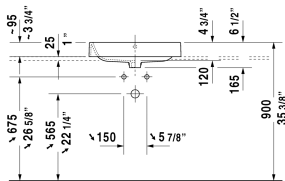

Happy D.2 Washbowl # 2314600000

< 23 5/8" Inch >

Washbowl	Dimension	Weight	Order number
ground, with overflow, without faucet deck, hardware included, overflow clip Chrome included, cUPC® listed*, 23 5/8" Inch			
Colors			
00 White			
Variant			
☒	23 5/8" x 15 3/4" Inch	30 lb	2314600000
Infobox			
* Complies with following standards: ASME A112.19.2/CSA B45.1			
Push button drain assembly for washbasins with overflow	2" Inch	0.8 lb	005052
Suitable products			
Vanity unit for console 2 drawers, upper drawer including cut-out for siphon and siphon cover, 28 3/8" x 21 5/8" Inch	28 3/8" x 21 5/8" Inch		LC5816
Vanity unit for console 2 drawers, upper drawer including cut-out for siphon and siphon cover, 32 1/4" x 21 5/8" Inch	32 1/4" x 21 5/8" Inch		LC5817
Vanity unit for console 2 drawers, upper drawer including cut-out for siphon and siphon cover, 36 1/4" x 21 5/8" Inch	36 1/4" x 21 5/8" Inch		LC5818
Vanity unit for console 2 drawers, upper drawer including cut-out for siphon and siphon cover, 40 1/8" x 21 5/8" Inch	40 1/8" x 21 5/8" Inch		LC5819
Vanity unit for console wall-mounted 1 pull-out compartment, for above-counter basin Happy D.2, 39 3/8" x 21 5/8" Inch	39 3/8" x 21 5/8" Inch		HP4941
Vanity unit for console wall-mounted 2 drawers, upper drawer including cut-out for siphon and siphon cover, for above-counter basin Happy D.2, 39 3/8" x 21 5/8" Inch	39 3/8" x 21 5/8" Inch		HP4971

All drawings contain the necessary measurements which are subject to standard tolerances. They are stated in inch & mm and are non-binding. Exact measurements, in particular for customized installation scenarios, can only be taken from the finished ceramic piece.