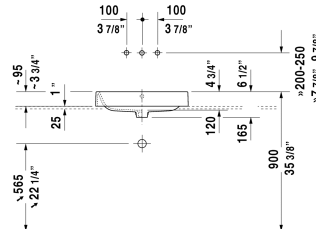

Happy D.2 Washbowl # 2314600000

< 23 5/8" Inch >

Washbowl	Dimension	Weight	Order number
ground, with overflow, without faucet deck, hardware included, overflow clip Chrome included, cUPC® listed*, 23 5/8" Inch			
Colors			
00 White			
Variant			
☒	23 5/8" x 15 3/4" Inch	30 lb	2314600000
Infobox			
* Complies with following standards: ASME A112.19.2/CSA B45.1			
Push button drain assembly for washbasins with overflow	2" Inch	0.8 lb	005052
Suitable products			
Vanity unit for console 2 drawers, upper drawer including cut-out for siphon and siphon cover, 28 3/8" x 21 5/8" Inch	28 3/8" x 21 5/8" Inch		LC5816
Vanity unit for console 2 drawers, upper drawer including cut-out for siphon and siphon cover, 32 1/4" x 21 5/8" Inch	32 1/4" x 21 5/8" Inch		LC5817
Vanity unit for console 2 drawers, upper drawer including cut-out for siphon and siphon cover, 36 1/4" x 21 5/8" Inch	36 1/4" x 21 5/8" Inch		LC5818
Vanity unit for console 2 drawers, upper drawer including cut-out for siphon and siphon cover, 40 1/8" x 21 5/8" Inch	40 1/8" x 21 5/8" Inch		LC5819
Vanity unit for console wall-mounted 1 pull-out compartment, for above-counter basin Happy D.2, 39 3/8" x 21 5/8" Inch	39 3/8" x 21 5/8" Inch		HP4941
Vanity unit for console wall-mounted 2 drawers, upper drawer including cut-out for siphon and siphon cover, for above-counter basin Happy D.2, 39 3/8" x 21 5/8" Inch	39 3/8" x 21 5/8" Inch		HP4971

All drawings contain the necessary measurements which are subject to standard tolerances. They are stated in inch & mm and are non-binding. Exact measurements, in particular for customized installation scenarios, can only be taken from the finished ceramic piece.