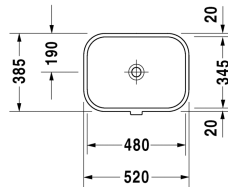

## Happy D.2 Vanity basin # 0457480000

| < 18 7/8" Inch > |

Vanity basin	Dimension	Weight	Order number
undermount basin, with overflow, without faucet deck, hardware included, cUPC® listed*, 18 7/8" Inch			
<b>Colors</b>			
00 White			
<b>Variant</b>			
☒	18 7/8" x 13 5/8" Inch	17.6 lb	0457480000
<b>Infobox</b>			
Measurements of undercounter models represent interior measurements, * Complies with following standards: ASME A112.19.2/CSA B45.1			
Push button drain assembly for washbasins with overflow	2" Inch	0.8 lb	005052
Design Siphon		3.3 lb	005036
Hardware for stone countertops, (with the exception of # 046651)		0.4 lb	005028

All drawings contain the necessary measurements which are subject to standard tolerances. They are stated in inch & mm and are non-binding. Exact measurements, in particular for customized installation scenarios, can only be taken from the finished ceramic piece.