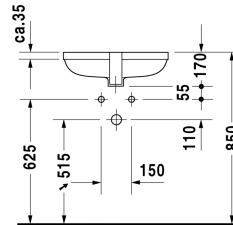

## Happy D.2 Vanity basin # 0457480000

| < 18 7/8" Inch > |

Vanity basin	Dimension	Weight	Order number
undermount basin, with overflow, without faucet deck, hardware included, cUPC® listed*, 18 7/8" Inch			
<b>Colors</b>			
00 White			
<b>Variant</b>			
☒	18 7/8" x 13 5/8" Inch	17.6 lb	0457480000
<b>Infobox</b>			
Measurements of undercounter models represent interior measurements, * Complies with following standards: ASME A112.19.2/CSA B45.1			
Push button drain assembly for washbasins with overflow	2" Inch	0.8 lb	005052
Design Siphon		3.3 lb	005036
Hardware for stone countertops, (with the exception of # 046651)		0.4 lb	005028

All drawings contain the necessary measurements which are subject to standard tolerances. They are stated in inch & mm and are non-binding. Exact measurements, in particular for customized installation scenarios, can only be taken from the finished ceramic piece.