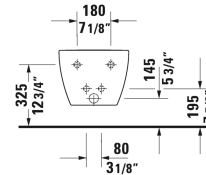

**Happy D.2 Bidet wall-mounted # 225815..00 / 225815..00**

| < 14" Inch > |

Bidet wall-mounted	Dimension	Weight	Order number
with overflow, with faucet deck, overflow clip Chrome included, Durafix included, cUPC® listed*			
<b>Colors</b>			
00 White 13 Anthracite Matte			
<b>Variant</b>			
inside color White, outside color White	14" x 21 1/4" Inch	41 lb	225815..00
inside color Anthracite Matte, outside color Anthracite Matte	14" x 21 1/4" Inch	41 lb	225815..00
<b>Infobox</b>			
* Complies with following standards: ASME A112.19.2/CSA B45.1, Durafix for concealed installation is included, In-wall carrier required for installation			
Siphon for bidet with extended outlet pipe	1 1/4" x 19 3/4" Inch	1.3 lb	005027
Hardware for wall-mounted bidet and wall-mounted toilet	Ø 1/2" x 7 1/8" Inch	0.4 lb	006500

All drawings contain the necessary measurements which are subject to standard tolerances. They are stated in inch & mm and are non-binding. Exact measurements, in particular for customized installation scenarios, can only be taken from the finished ceramic piece.