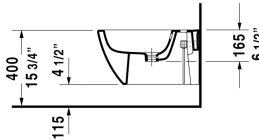

**Happy D.2 Bidet wall-mounted # 225815..00 / 225815..00**

| < 14" Inch > |

Bidet wall-mounted	Dimension	Weight	Order number
with overflow, with faucet deck, overflow clip Chrome included, Durafix included, cUPC® listed*			
<b>Colors</b>			
00 White 13 Anthracite Matte			
<b>Variant</b>			
inside color White, outside color White	14" x 21 1/4" Inch	41 lb	225815..00
inside color Anthracite Matte, outside color Anthracite Matte	14" x 21 1/4" Inch	41 lb	225815..00
<b>Infobox</b>			
* Complies with following standards: ASME A112.19.2/CSA B45.1, Durafix for concealed installation is included, In-wall carrier required for installation			
Siphon for bidet with extended outlet pipe	1 1/4" x 19 3/4" Inch	1.3 lb	005027
Hardware for wall-mounted bidet and wall-mounted toilet	Ø 1/2" x 7 1/8" Inch	0.4 lb	006500

All drawings contain the necessary measurements which are subject to standard tolerances. They are stated in inch & mm and are non-binding. Exact measurements, in particular for customized installation scenarios, can only be taken from the finished ceramic piece.