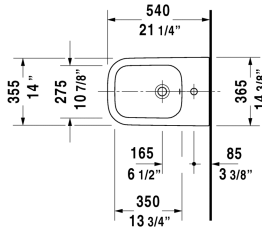

**Happy D.2 Bidet wall-mounted # 225815..00 / 225815..00**

| < 14" Inch > |

Bidet wall-mounted	Dimension	Weight	Order number
with overflow, with faucet deck, overflow clip Chrome included, Durafix included, cUPC® listed*			
<b>Colors</b>			
00 White 13 Anthracite Matte			
<b>Variant</b>			
inside color White, outside color White	14" x 21 1/4" Inch	41 lb	225815..00
inside color Anthracite Matte, outside color Anthracite Matte	14" x 21 1/4" Inch	41 lb	225815..00
<b>Infobox</b>			
* Complies with following standards: ASME A112.19.2/CSA B45.1, Durafix for concealed installation is included, In-wall carrier required for installation			
Siphon for bidet with extended outlet pipe	1 1/4" x 19 3/4" Inch	1.3 lb	005027
Hardware for wall-mounted bidet and wall-mounted toilet	Ø 1/2" x 7 1/8" Inch	0.4 lb	006500

All drawings contain the necessary measurements which are subject to standard tolerances. They are stated in inch & mm and are non-binding. Exact measurements, in particular for customized installation scenarios, can only be taken from the finished ceramic piece.