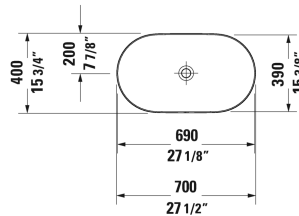

Luv Washbowl # 037970..00 / 037970..00 / 037970..00

< 27 1/2" Inch >

Washbowl	Dimension	Weight	Order number
ground, without overflow, without faucet deck, ceramic covered slotted waste included, hardware included, 27 1/2" Inch			
Colors			
00 White 23 White/Gray Satin Matte 26 White/White Satin Matte			
Variant			
☒ inside color White, outside color White	27 1/2" x 15 3/4" Inch	24.7 lb	037970..00
☒ inside color White, outside color Gray Satin Matte	27 1/2" x 15 3/4" Inch	24.7 lb	037970..00
☒ inside color White, outside color White Satin Matte	27 1/2" x 15 3/4" Inch	24.7 lb	037970..00
Infobox			
Made of DuraCeram, * When using this siphon please observe outlet height from upper surface of finished floor to center of outlet in accordance with the technical specification sheet			
Sanitary ceramics with the special WonderGliss surface finish will remain clean and attractive-looking for a long time to come. When ordering WonderGliss please add a "1" as eleventh digit to the model number.			
Design Siphon		3.3 lb	005036
Suitable products			
Vanity unit for console Compact 2 drawers, upper drawer including cut-out for siphon and siphon cover, 24 3/8" x 18 7/8" 24 3/8" x 18 7/8" Inch			LC5805
Vanity unit for console Compact 2 drawers, upper drawer including cut-out for siphon and siphon cover, 28 3/8" x 18 7/8" 28 3/8" x 18 7/8" Inch			LC5806
Vanity unit for console Compact 2 drawers, upper drawer including cut-out for siphon and siphon cover, 32 1/4" x 18 7/8" 32 1/4" x 18 7/8" Inch			LC5807
Vanity unit for console Compact 2 drawers, upper drawer including cut-out for siphon and siphon cover, 36 1/4" x 18 7/8" 36 1/4" x 18 7/8" Inch			LC5808