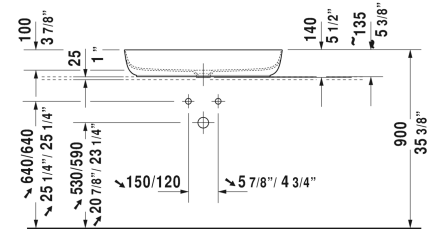

Luv Washbowl # 037980..00 / 037980..00 / 037980..00

< 31 1/2" Inch >

Washbowl	Dimension	Weight	Order number
ground, without overflow, without faucet deck, ceramic covered slotted waste included, hardware included, 31 1/2" Inch			
Colors			
00 White 23 White/Gray Satin Matte 26 White/White Satin Matte			
Variant			
☒ inside color White, outside color White	31 1/2" x 15 3/4" Inch	30 lb	037980..00
☒ inside color White, outside color Gray Satin Matte	31 1/2" x 15 3/4" Inch	30 lb	037980..00
☒ inside color White, outside color White Satin Matte	31 1/2" x 15 3/4" Inch	30 lb	037980..00
Infobox			
* When using this siphon please observe outlet height from upper surface of finished floor to center of outlet in accordance with the technical specification sheet, Made of DuraCeram			
Sanitary ceramics with the special WonderGliss surface finish will remain clean and attractive-looking for a long time to come. When ordering WonderGliss please add a "1" as eleventh digit to the model number.			
Design Siphon		3.3 lb	005036
Suitable products			
Vanity unit for console Compact 2 drawers, upper drawer including cut-out for siphon and siphon cover, 24 3/8" x 18 7/8" 24 3/8" x 18 7/8" Inch Inch			LC5805
Vanity unit for console Compact 2 drawers, upper drawer including cut-out for siphon and siphon cover, 28 3/8" x 18 7/8" 28 3/8" x 18 7/8" Inch Inch			LC5806
Vanity unit for console Compact 2 drawers, upper drawer including cut-out for siphon and siphon cover, 32 1/4" x 18 7/8" 32 1/4" x 18 7/8" Inch Inch			LC5807
Vanity unit for console Compact 2 drawers, upper drawer including cut-out for siphon and siphon cover, 36 1/4" x 18 7/8" 36 1/4" x 18 7/8" Inch Inch			LC5808