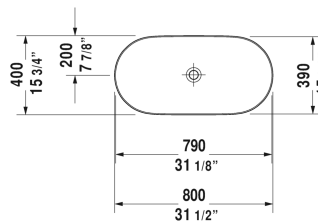

Luv Washbowl # 037980..00 / 037980..00 / 037980..00

< 31 1/2" Inch >

Washbowl	Dimension	Weight	Order number
ground, without overflow, without faucet deck, ceramic covered slotted waste included, hardware included, 31 1/2" Inch			
Colors			
00 White 23 White/Gray Satin Matte 26 White/White Satin Matte			
Variant			
☒ inside color White, outside color White	31 1/2" x 15 3/4" Inch	30 lb	037980..00
☒ inside color White, outside color Gray Satin Matte	31 1/2" x 15 3/4" Inch	30 lb	037980..00
☒ inside color White, outside color White Satin Matte	31 1/2" x 15 3/4" Inch	30 lb	037980..00
Infobox			
* When using this siphon please observe outlet height from upper surface of finished floor to center of outlet in accordance with the technical specification sheet, Made of DuraCeram			
Sanitary ceramics with the special WonderGliss surface finish will remain clean and attractive-looking for a long time to come. When ordering WonderGliss please add a "1" as eleventh digit to the model number.			
Design Siphon		3.3 lb	005036
Suitable products			
Vanity unit for console Compact 2 drawers, upper drawer including cut-out for siphon and siphon cover, 24 3/8" x 18 7/8" 24 3/8" x 18 7/8" Inch Inch			LC5805
Vanity unit for console Compact 2 drawers, upper drawer including cut-out for siphon and siphon cover, 28 3/8" x 18 7/8" 28 3/8" x 18 7/8" Inch Inch			LC5806
Vanity unit for console Compact 2 drawers, upper drawer including cut-out for siphon and siphon cover, 32 1/4" x 18 7/8" 32 1/4" x 18 7/8" Inch Inch			LC5807
Vanity unit for console Compact 2 drawers, upper drawer including cut-out for siphon and siphon cover, 36 1/4" x 18 7/8" 36 1/4" x 18 7/8" Inch Inch			LC5808