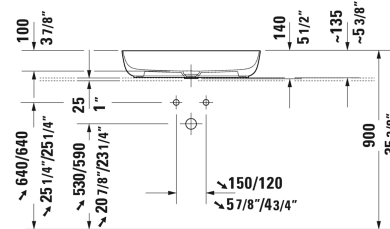

Luv Washbowl # 037970..00 / 037970..00 / 037970..00

< 27 1/2" Inch >

Washbowl	Dimension	Weight	Order number
ground, without overflow, without faucet deck, ceramic covered slotted waste included, hardware included, 27 1/2" Inch			
Colors			
00 White 23 White/Gray Satin Matte 26 White/White Satin Matte			
Variant			
☒ inside color White, outside color White	27 1/2" x 15 3/4" Inch	24.7 lb	037970..00
☒ inside color White, outside color Gray Satin Matte	27 1/2" x 15 3/4" Inch	24.7 lb	037970..00
☒ inside color White, outside color White Satin Matte	27 1/2" x 15 3/4" Inch	24.7 lb	037970..00
Infobox			
Made of DuraCeram, * When using this siphon please observe outlet height from upper surface of finished floor to center of outlet in accordance with the technical specification sheet			
Sanitary ceramics with the special WonderGliss surface finish will remain clean and attractive-looking for a long time to come. When ordering WonderGliss please add a "1" as eleventh digit to the model number.			
Design Siphon		3.3 lb	005036
Suitable products			
Vanity unit for console Compact 2 drawers, upper drawer including cut-out for siphon and siphon cover, 24 3/8" x 18 7/8" 24 3/8" x 18 7/8" Inch			LC5805
Vanity unit for console Compact 2 drawers, upper drawer including cut-out for siphon and siphon cover, 28 3/8" x 18 7/8" 28 3/8" x 18 7/8" Inch			LC5806
Vanity unit for console Compact 2 drawers, upper drawer including cut-out for siphon and siphon cover, 32 1/4" x 18 7/8" 32 1/4" x 18 7/8" Inch			LC5807
Vanity unit for console Compact 2 drawers, upper drawer including cut-out for siphon and siphon cover, 36 1/4" x 18 7/8" 36 1/4" x 18 7/8" Inch			LC5808