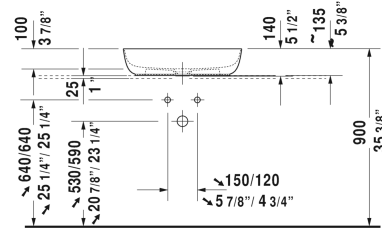

Luv Washbowl # 037960..00 / 037960..00 / 037960..00

| < 23 5/8" Inch > |

Washbowl	Dimension	Weight	Order number
ground, without overflow, without faucet deck, ceramic covered slotted waste included, hardware included, 23 5/8" Inch			
Colors			
00 White 23 White/Gray Satin Matte 26 White/White Satin Matte			
Variant			
☒ inside color White, outside color White	23 5/8" x 15 3/4" Inch	20.3 lb	037960..00
☒ inside color White, outside color Gray Satin Matte	23 5/8" x 15 3/4" Inch	20.3 lb	037960..00
☒ inside color White, outside color White Satin Matte	23 5/8" x 15 3/4" Inch	20.3 lb	037960..00
Infobox			
* When using this siphon please observe outlet height from upper surface of finished floor to center of outlet in accordance with the technical specification sheet, Made of DuraCeram			
Sanitary ceramics with the special WonderGliss surface finish will remain clean and attractive-looking for a long time to come. When ordering WonderGliss please add a "1" as eleventh digit to the model number.			
Design Siphon		3.3 lb	005036
Suitable products			
Vanity unit for console Compact 2 drawers, upper drawer including cut-out for siphon and siphon cover, 24 3/8" x 18 7/8" 24 3/8" x 18 7/8" Inch Inch			LC5805
Vanity unit for console Compact 2 drawers, upper drawer including cut-out for siphon and siphon cover, 28 3/8" x 18 7/8" 28 3/8" x 18 7/8" Inch Inch			LC5806
Vanity unit for console Compact 2 drawers, upper drawer including cut-out for siphon and siphon cover, 36 1/4" x 18 7/8" 36 1/4" x 18 7/8" Inch Inch			LC5808
Vanity unit for console Compact 2 drawers, upper drawer including cut-out for siphon and siphon cover, 40 1/8" x 18 7/8" 40 1/8" x 18 7/8" Inch Inch			LC5809