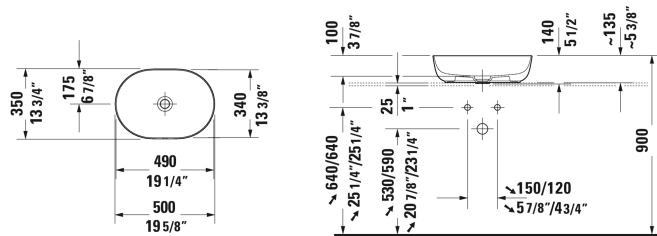

Luv Washbowl # 037950..00 / 037950..00 / 037950..00

< 19 5/8" Inch >

Washbowl	Dimension	Weight	Order number
ground, without overflow, without faucet deck, ceramic covered slotted waste included, hardware included, 19 5/8" Inch			
Colors			
00 White 23 White/Gray Satin Matte 26 White/White Satin Matte			
Variant			
☒ inside color White, outside color White	19 5/8" x 13 3/4" Inch	15.4 lb	037950..00
☒ inside color White, outside color Gray Satin Matte	19 5/8" x 13 3/4" Inch	15.4 lb	037950..00
☒ inside color White, outside color White Satin Matte	19 5/8" x 13 3/4" Inch	15.4 lb	037950..00
Infobox			
Made of DuraCeram, * When using this siphon please observe outlet height from upper surface of finished floor to center of outlet in accordance with the technical specification sheet			
Sanitary ceramics with the special WonderGliss surface finish will remain clean and attractive-looking for a long time to come. When ordering WonderGliss please add a "1" as eleventh digit to the model number.			
Design Siphon		3.3 lb	005036
Suitable products			
Vanity unit for console Compact 2 drawers, upper drawer including cut-out for siphon and siphon cover, 24 3/8" x 18 7/8" 24 3/8" x 18 7/8" Inch Inch			LC5805
Vanity unit for console Compact 2 drawers, upper drawer including cut-out for siphon and siphon cover, 28 3/8" x 18 7/8" 28 3/8" x 18 7/8" Inch Inch			LC5806
Vanity unit for console Compact 2 drawers, upper drawer including cut-out for siphon and siphon cover, 32 1/4" x 18 7/8" 32 1/4" x 18 7/8" Inch Inch			LC5807
Vanity unit for console Compact 2 drawers, upper drawer including cut-out for siphon and siphon cover, 36 1/4" x 18 7/8" 36 1/4" x 18 7/8" Inch Inch			LC5808