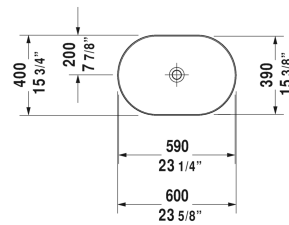

Luv Washbowl # 037960..00 / 037960..00 / 037960..00

| < 23 5/8" Inch > |

Washbowl	Dimension	Weight	Order number
ground, without overflow, without faucet deck, ceramic covered slotted waste included, hardware included, 23 5/8" Inch			
Colors			
00 White 23 White/Gray Satin Matte 26 White/White Satin Matte			
Variant			
☒ inside color White, outside color White	23 5/8" x 15 3/4" Inch	20.3 lb	037960..00
☒ inside color White, outside color Gray Satin Matte	23 5/8" x 15 3/4" Inch	20.3 lb	037960..00
☒ inside color White, outside color White Satin Matte	23 5/8" x 15 3/4" Inch	20.3 lb	037960..00
Infobox			
* When using this siphon please observe outlet height from upper surface of finished floor to center of outlet in accordance with the technical specification sheet, Made of DuraCeram			
Sanitary ceramics with the special WonderGliss surface finish will remain clean and attractive-looking for a long time to come. When ordering WonderGliss please add a "1" as eleventh digit to the model number.			
Design Siphon		3.3 lb	005036
Suitable products			
Vanity unit for console Compact 2 drawers, upper drawer including cut-out for siphon and siphon cover, 24 3/8" x 18 7/8" 24 3/8" x 18 7/8" Inch Inch			LC5805
Vanity unit for console Compact 2 drawers, upper drawer including cut-out for siphon and siphon cover, 28 3/8" x 18 7/8" 28 3/8" x 18 7/8" Inch Inch			LC5806
Vanity unit for console Compact 2 drawers, upper drawer including cut-out for siphon and siphon cover, 36 1/4" x 18 7/8" 36 1/4" x 18 7/8" Inch Inch			LC5808
Vanity unit for console Compact 2 drawers, upper drawer including cut-out for siphon and siphon cover, 40 1/8" x 18 7/8" 40 1/8" x 18 7/8" Inch Inch			LC5809