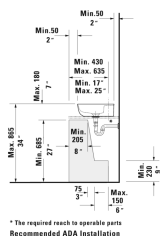

Luv Washbowl & # 038070..00 / 038070..00 / 038070..00

< 27 1/2" Inch >

Washbowl	Dimension	Weight	Order number
ground, without overflow, with faucet deck, ceramic covered slotted waste included, hardware included, 27 1/2" Inch			
Colors			
00 White 23 White/Gray Satin Matte 26 White/White Satin Matte			
Variant			
● inside color White, outside color White	27 1/2" x 15 3/4" Inch	26.7 lb	038070..00
● inside color White, outside color Gray Satin Matte	27 1/2" x 15 3/4" Inch	26.7 lb	038070..00
● inside color White, outside color White Satin Matte	27 1/2" x 15 3/4" Inch	26.7 lb	038070..00
Infobox			
Made of DuraCeram, * When using this siphon please observe outlet height from upper surface of finished floor to center of outlet in accordance with the technical specification sheet			
Sanitary ceramics with the special WonderGliss surface finish will remain clean and attractive-looking for a long time to come. When ordering WonderGliss please add a "1" as eleventh digit to the model number.			
Design Siphon		3.3 lb	005036
Suitable products			
Vanity unit for console Compact 2 drawers, upper drawer including cut-out for siphon and siphon cover, 24 3/8" x 18 7/8" 24 3/8" x 18 7/8" Inch			LC5805
Vanity unit for console Compact 2 drawers, upper drawer including cut-out for siphon and siphon cover, 28 3/8" x 18 7/8" 28 3/8" x 18 7/8" Inch			LC5806
Vanity unit for console Compact 2 drawers, upper drawer including cut-out for siphon and siphon cover, 32 1/4" x 18 7/8" 32 1/4" x 18 7/8" Inch			LC5807
Vanity unit for console Compact 2 drawers, upper drawer including cut-out for siphon and siphon cover, 36 1/4" x 18 7/8" 36 1/4" x 18 7/8" Inch			LC5808