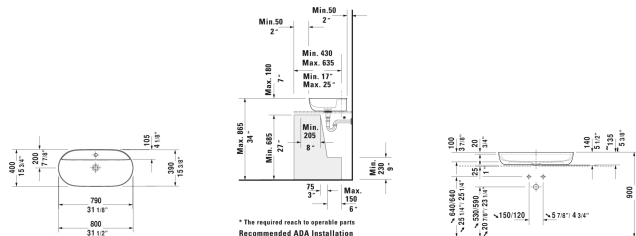

Luv Washbowl & # 038070..00 / 038070..00 / 038070..00

< 27 1/2" Inch >

* The required reach to console parts
Recommended ADA installation

Washbowl	Dimension	Weight	Order number
ground, without overflow, with faucet deck, ceramic covered slotted waste included, hardware included, 27 1/2" Inch			
Colors			
00 White 23 White/Gray Satin Matte 26 White/White Satin Matte			
Variant			
● inside color White, outside color White	27 1/2" x 15 3/4" Inch	26.7 lb	038070..00
● inside color White, outside color Gray Satin Matte	27 1/2" x 15 3/4" Inch	26.7 lb	038070..00
● inside color White, outside color White Satin Matte	27 1/2" x 15 3/4" Inch	26.7 lb	038070..00
Infobox			
Made of DuraCeram, * When using this siphon please observe outlet height from upper surface of finished floor to center of outlet in accordance with the technical specification sheet			
Sanitary ceramics with the special WonderGliss surface finish will remain clean and attractive-looking for a long time to come. When ordering WonderGliss please add a "1" as eleventh digit to the model number.			
Design Siphon		3.3 lb	005036
Suitable products			
Vanity unit for console Compact 2 drawers, upper drawer including cut-out for siphon and siphon cover, 24 3/8" x 18 7/8" 24 3/8" x 18 7/8" Inch			LC5805
Vanity unit for console Compact 2 drawers, upper drawer including cut-out for siphon and siphon cover, 28 3/8" x 18 7/8" 28 3/8" x 18 7/8" Inch			LC5806
Vanity unit for console Compact 2 drawers, upper drawer including cut-out for siphon and siphon cover, 32 1/4" x 18 7/8" 32 1/4" x 18 7/8" Inch			LC5807
Vanity unit for console Compact 2 drawers, upper drawer including cut-out for siphon and siphon cover, 36 1/4" x 18 7/8" 36 1/4" x 18 7/8" Inch			LC5808

All drawings contain the necessary measurements which are subject to standard tolerances. They are stated in inch & mm and are non-binding. Exact measurements, in particular for customized installation scenarios, can only be taken from the finished ceramic piece.