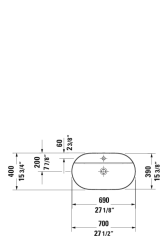

Luv Washbowl & # 038070..00 / 038070..00 / 038070..00

< 27 1/2" Inch >

Washbowl	Dimension	Weight	Order number
ground, without overflow, with faucet deck, ceramic covered slotted waste included, hardware included, 27 1/2" Inch			
Colors			
00 White 23 White/Gray Satin Matte 26 White/White Satin Matte			
Variant			
● inside color White, outside color White	27 1/2" x 15 3/4" Inch	26.7 lb	038070..00
● inside color White, outside color Gray Satin Matte	27 1/2" x 15 3/4" Inch	26.7 lb	038070..00
● inside color White, outside color White Satin Matte	27 1/2" x 15 3/4" Inch	26.7 lb	038070..00
Infobox			
Made of DuraCeram, * When using this siphon please observe outlet height from upper surface of finished floor to center of outlet in accordance with the technical specification sheet			
Sanitary ceramics with the special WonderGliss surface finish will remain clean and attractive-looking for a long time to come. When ordering WonderGliss please add a "1" as eleventh digit to the model number.			
Design Siphon		3.3 lb	005036
Suitable products			
Vanity unit for console Compact 2 drawers, upper drawer including cut-out for siphon and siphon cover, 24 3/8" x 18 7/8" 24 3/8" x 18 7/8" Inch			LC5805
Vanity unit for console Compact 2 drawers, upper drawer including cut-out for siphon and siphon cover, 28 3/8" x 18 7/8" 28 3/8" x 18 7/8" Inch			LC5806
Vanity unit for console Compact 2 drawers, upper drawer including cut-out for siphon and siphon cover, 32 1/4" x 18 7/8" 32 1/4" x 18 7/8" Inch			LC5807
Vanity unit for console Compact 2 drawers, upper drawer including cut-out for siphon and siphon cover, 36 1/4" x 18 7/8" 36 1/4" x 18 7/8" Inch			LC5808