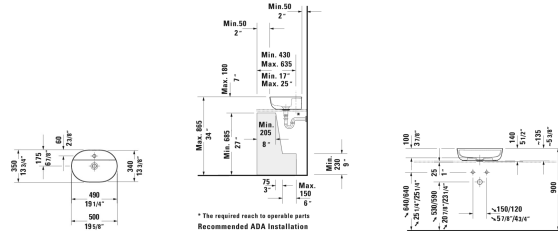

Luv Washbowl & # 038050..00 / 038050..00 / 038050..00

< 19 5/8" Inch >

Washbowl	Dimension	Weight	Order number
ground, without overflow, with faucet deck, ceramic covered slotted waste included, hardware included, 19 5/8" Inch			
Colors			
00 White 23 White/Gray Satin Matte 26 White/White Satin Matte			
Variant			
● inside color White, outside color White	19 5/8" x 13 3/4" Inch	18.1 lb	038050..00
● inside color White, outside color Gray Satin Matte	19 5/8" x 13 3/4" Inch	18.1 lb	038050..00
● inside color White, outside color White Satin Matte	19 5/8" x 13 3/4" Inch	18.1 lb	038050..00
Infobox			
Made of DuraCeram, * When using this siphon please observe outlet height from upper surface of finished floor to center of outlet in accordance with the technical specification sheet			
Sanitary ceramics with the special WonderGliss surface finish will remain clean and attractive-looking for a long time to come. When ordering WonderGliss please add a "1" as eleventh digit to the model number.			
Design Siphon		3.3 lb	005036
Suitable products			
Vanity unit for console Compact 2 drawers, upper drawer including cut-out for siphon and siphon cover, 24 3/8" x 18 7/8" 24 3/8" x 18 7/8" Inch Inch			LC5805
Vanity unit for console Compact 2 drawers, upper drawer including cut-out for siphon and siphon cover, 28 3/8" x 18 7/8" 28 3/8" x 18 7/8" Inch Inch			LC5806
Vanity unit for console Compact 2 drawers, upper drawer including cut-out for siphon and siphon cover, 32 1/4" x 18 7/8" 32 1/4" x 18 7/8" Inch Inch			LC5807
Vanity unit for console Compact 2 drawers, upper drawer including cut-out for siphon and siphon cover, 36 1/4" x 18 7/8" 36 1/4" x 18 7/8" Inch Inch			LC5808