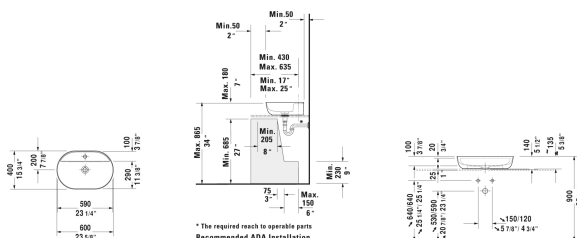

Luv Washbowl & # 038060..00 / 038060..00 / 038060..00

< 23 5/8" Inch >

Washbowl	Dimension	Weight	Order number
ground, without overflow, with faucet deck, ceramic covered slotted waste included, hardware included, 23 5/8" Inch			
Colors			
00 White 23 White/Gray Satin Matte 26 White/White Satin Matte			
Variant			
● inside color White, outside color White	23 5/8" x 15 3/4" Inch	22.7 lb	038060..00
● inside color White, outside color Gray Satin Matte	23 5/8" x 15 3/4" Inch	22.7 lb	038060..00
● inside color White, outside color White Satin Matte	23 5/8" x 15 3/4" Inch	22.7 lb	038060..00
Infobox			
Made of DuraCeram, * When using this siphon please observe outlet height from upper surface of finished floor to center of outlet in accordance with the technical specification sheet			
Sanitary ceramics with the special WonderGliss surface finish will remain clean and attractive-looking for a long time to come. When ordering WonderGliss please add a "1" as eleventh digit to the model number.			
Design Siphon		3.3 lb	005036
Suitable products			
Vanity unit for console Compact 2 drawers, upper drawer including cut-out for siphon and siphon cover, 24 3/8" x 18 7/8" 24 3/8" x 18 7/8" Inch Inch			LC5805
Vanity unit for console Compact 2 drawers, upper drawer including cut-out for siphon and siphon cover, 28 3/8" x 18 7/8" 28 3/8" x 18 7/8" Inch Inch			LC5806
Vanity unit for console Compact 2 drawers, upper drawer including cut-out for siphon and siphon cover, 32 1/4" x 18 7/8" 32 1/4" x 18 7/8" Inch Inch			LC5807
Vanity unit for console Compact 2 drawers, upper drawer including cut-out for siphon and siphon cover, 36 1/4" x 18 7/8" 36 1/4" x 18 7/8" Inch Inch			LC5808