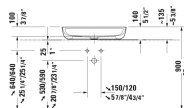

Luv Washbowl & # 038070..00 / 038070..00 / 038070..00

< 27 1/2" Inch >

Washbowl	Dimension	Weight	Order number
ground, without overflow, with faucet deck, ceramic covered slotted waste included, hardware included, 27 1/2" Inch			
Colors			
00 White 23 White/Gray Satin Matte 26 White/White Satin Matte			
Variant			
● inside color White, outside color White	27 1/2" x 15 3/4" Inch	26.7 lb	038070..00
● inside color White, outside color Gray Satin Matte	27 1/2" x 15 3/4" Inch	26.7 lb	038070..00
● inside color White, outside color White Satin Matte	27 1/2" x 15 3/4" Inch	26.7 lb	038070..00
Infobox			
Made of DuraCeram, * When using this siphon please observe outlet height from upper surface of finished floor to center of outlet in accordance with the technical specification sheet			
Sanitary ceramics with the special WonderGliss surface finish will remain clean and attractive-looking for a long time to come. When ordering WonderGliss please add a "1" as eleventh digit to the model number.			
Design Siphon		3.3 lb	005036
Suitable products			
Vanity unit for console Compact 2 drawers, upper drawer including cut-out for siphon and siphon cover, 24 3/8" x 18 7/8" 24 3/8" x 18 7/8" Inch			LC5805
Vanity unit for console Compact 2 drawers, upper drawer including cut-out for siphon and siphon cover, 28 3/8" x 18 7/8" 28 3/8" x 18 7/8" Inch			LC5806
Vanity unit for console Compact 2 drawers, upper drawer including cut-out for siphon and siphon cover, 32 1/4" x 18 7/8" 32 1/4" x 18 7/8" Inch			LC5807
Vanity unit for console Compact 2 drawers, upper drawer including cut-out for siphon and siphon cover, 36 1/4" x 18 7/8" 36 1/4" x 18 7/8" Inch			LC5808